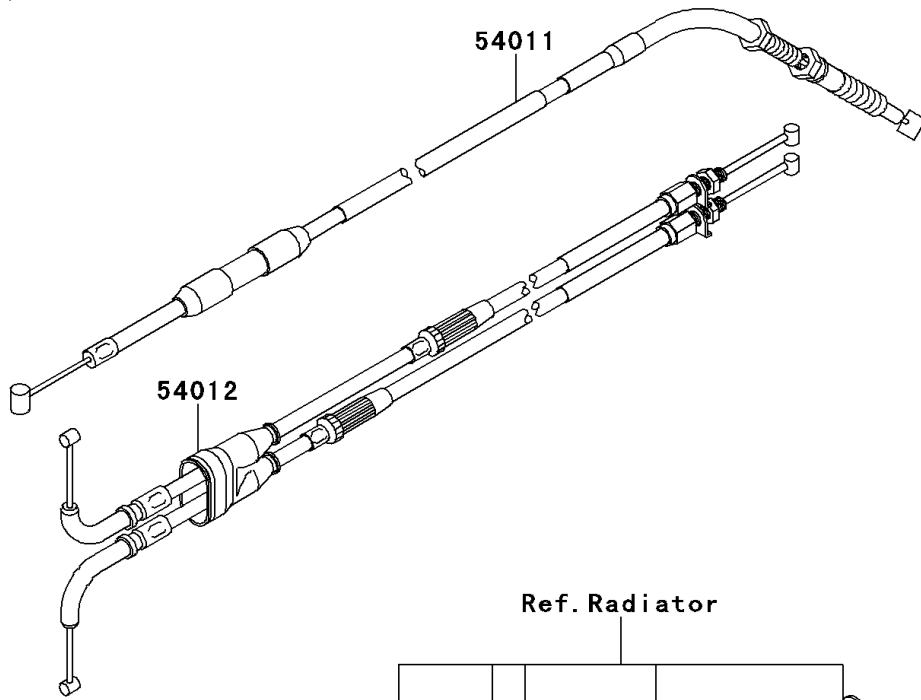

2012 KX™ 450F PARTS DIAGRAM

Cables

F2540

2012 KX™ 450F PARTS LIST

Cables

ITEM NAME	PART NUMBER	QUANTITY
CABLE-CLUTCH (Ref # 54011)	54011-0095	1
CABLE-THROTTLE (Ref # 54012)	54012-0286	1
CLAMP (Ref # 92037)	92037-1608	1
CLAMP (Ref # 92171)	92171-0652	1