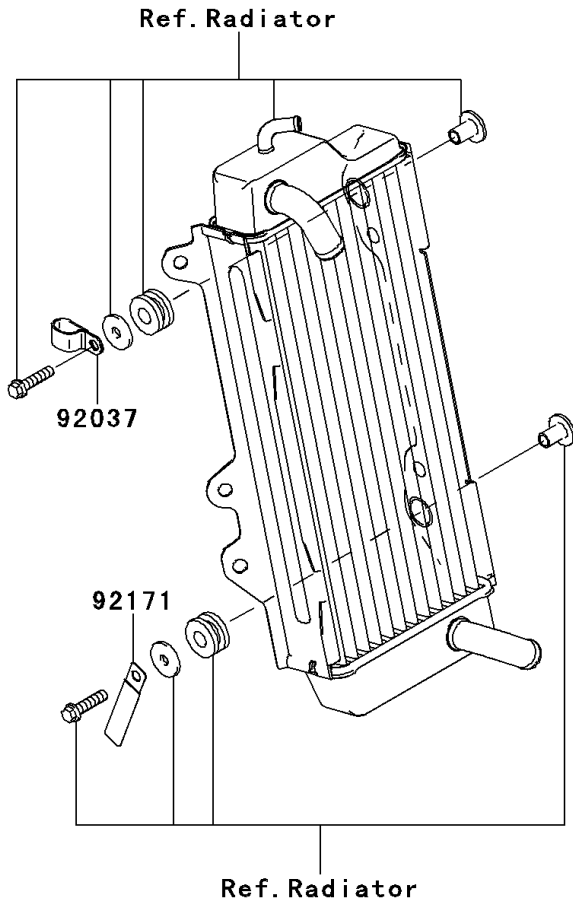

2012 KX™ 450F PARTS DIAGRAM

Cables

F2540

2012 KX™ 450F PARTS LIST

Cables

ITEM NAME	PART NUMBER	QUANTITY
CABLE-CLUTCH (Ref # 54011)	54011-0095	1
CABLE-THROTTLE (Ref # 54012)	54012-0286	1
CLAMP (Ref # 92037)	92037-1608	1
CLAMP (Ref # 92171)	92171-0652	1