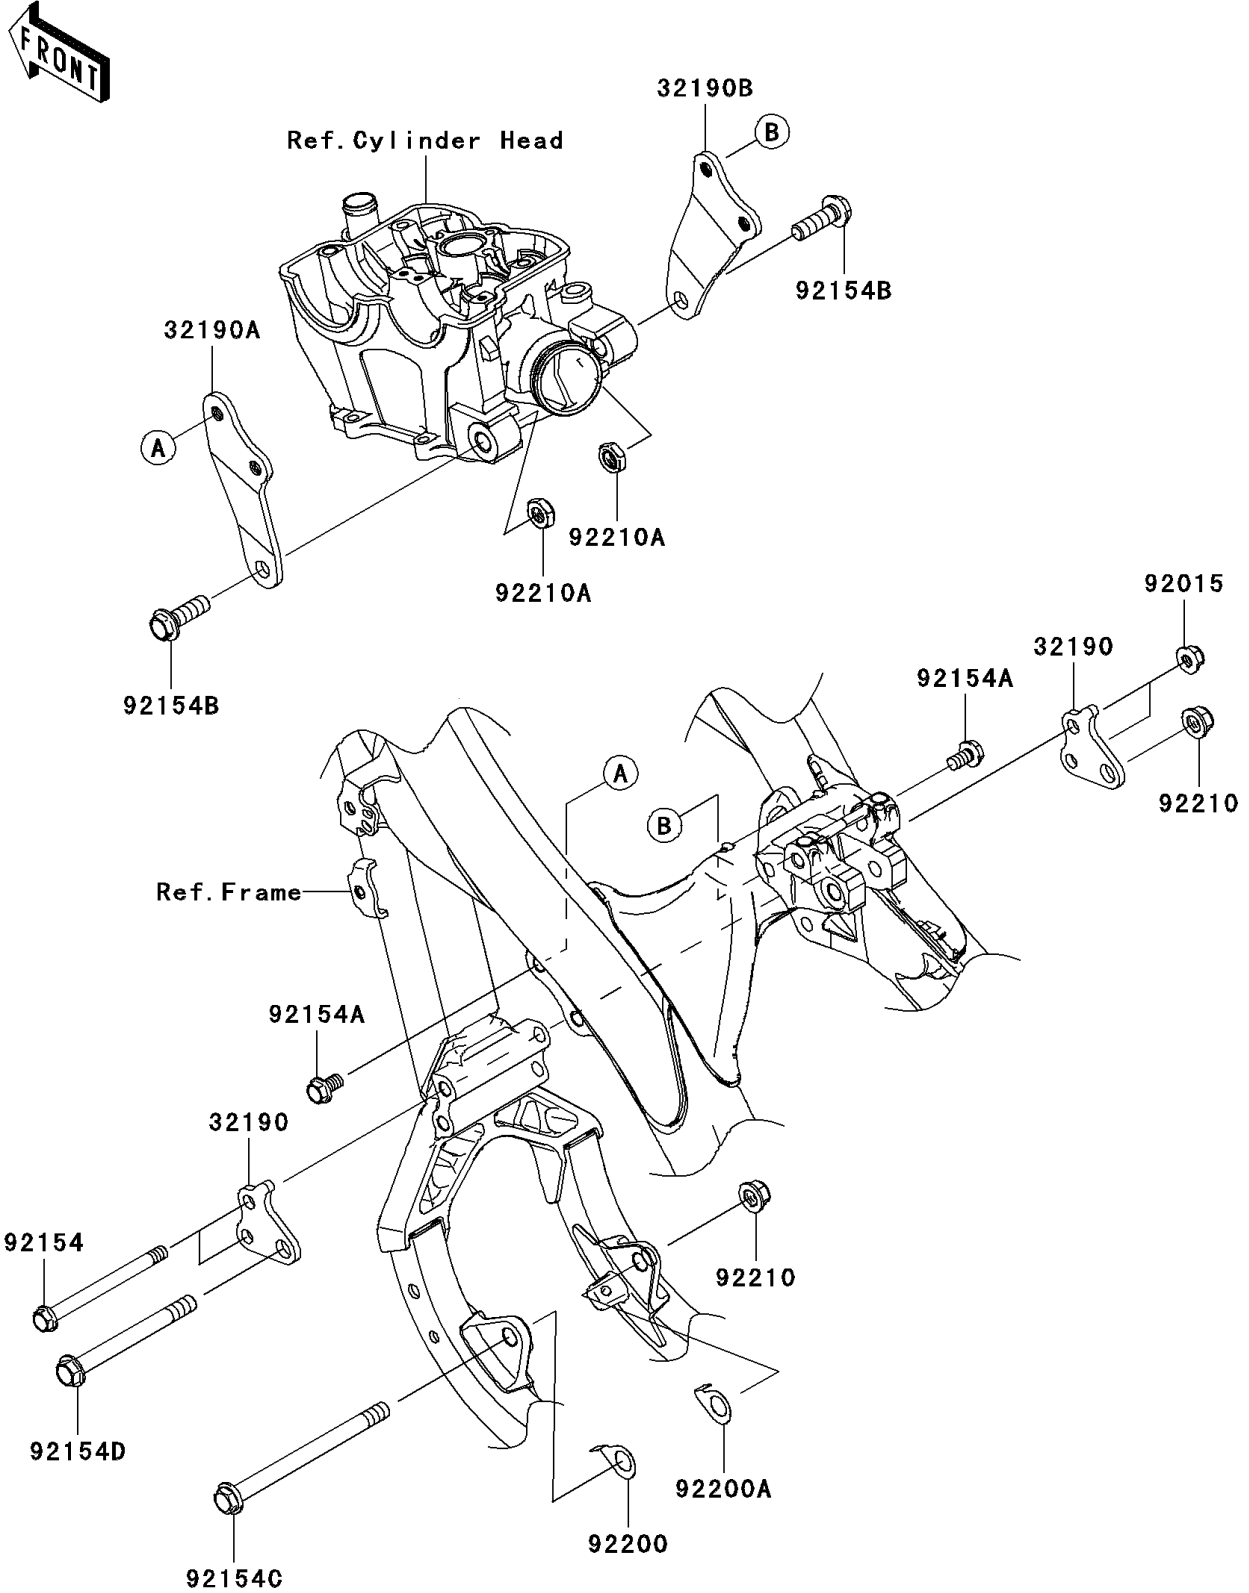

2012 KX™ 250F PARTS DIAGRAM

Engine Mount

F2122

2012 KX™ 250F PARTS LIST

Engine Mount

ITEM NAME	PART NUMBER	QUANTITY
BRACKET-ENGINE,FR (Ref # 32190)	32190-0461	2
BRACKET-ENGINE,UPP,LH (Ref # 32190A)	32190-0477	1
BRACKET-ENGINE,UPP,RH (Ref # 32190B)	32190-0478	1
NUT,8MM (Ref # 92015)	92015-1432	2
BOLT,FLANGED,8X98 (Ref # 92154)	92154-0378	2
BOLT,FLANGED,8X14 (Ref # 92154A)	92154-0380	4
BOLT,FLANGED,10X32 (Ref # 92154B)	92154-0381	2
BOLT,FLANGED,10X130 (Ref # 92154C)	92154-0517	1
BOLT,FLANGED,10X100 (Ref # 92154D)	92154-0518	1
WASHER,LWR ENGINE,LH (Ref # 92200)	92200-0798	1
WASHER,LWR ENGINE,RH (Ref # 92200A)	92200-0799	1
NUT,LOCK,FLANGED,10MM (Ref # 92210)	92210-1080	2
NUT,LOCK,10MM (Ref # 92210A)	92210-1184	2