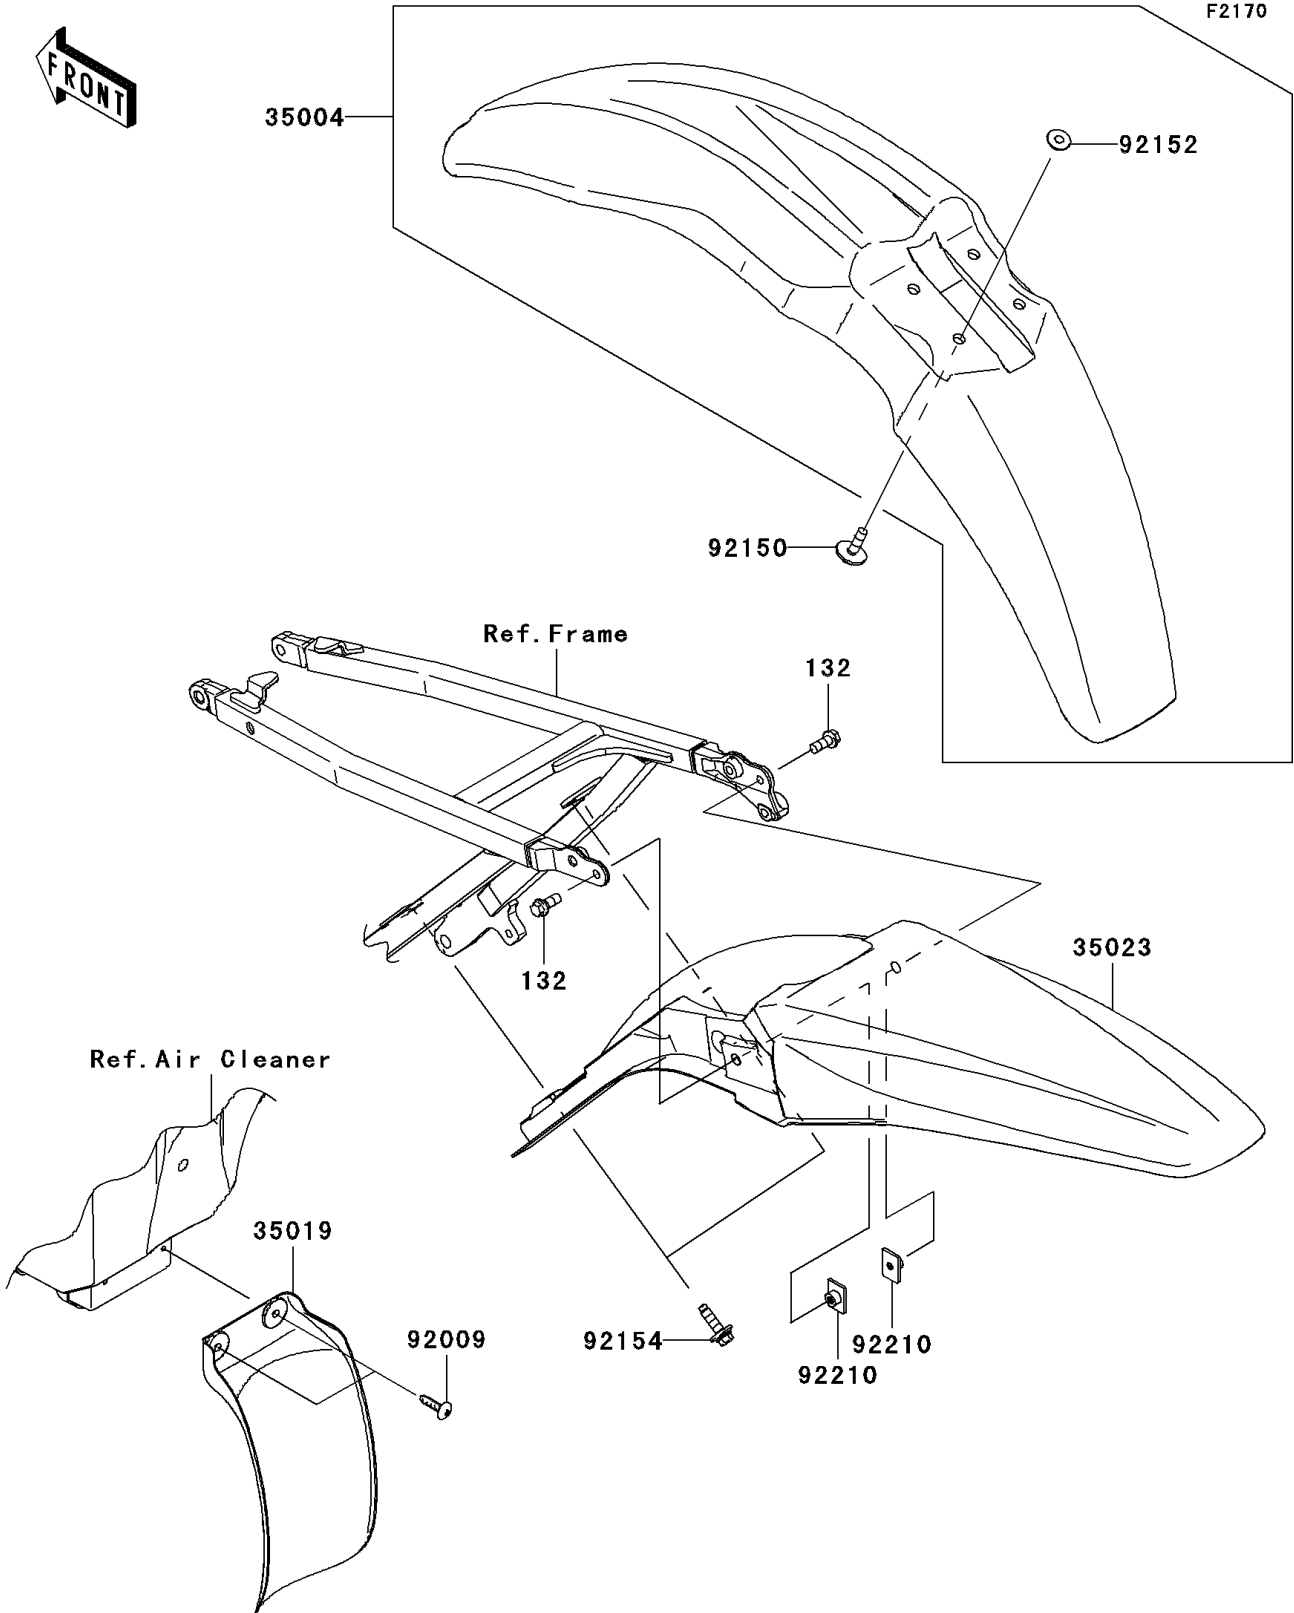

2012 KX™ 250F PARTS DIAGRAM

Fenders

2012 KX™ 250F PARTS LIST

Fenders

ITEM NAME	PART NUMBER	QUANTITY
BOLT-FLANGED-SMALL,6X14 (Ref # 132)	132BA0614	2
FENDER-FRONT,L.GREEN (Ref # 35004)	35004-0139-290	1
FLAP,AIR FILTER (Ref # 35019)	35019-0050	1
FENDER-REAR,L.GREEN (Ref # 35023)	35023-0180-290	1
SCREW,TAPPING,5X20 (Ref # 92009)	92009-1993	2
BOLT,6X20 (Ref # 92150)	92150-1801	4
COLLAR (Ref # 92152)	92152-1422	4
BOLT,FLANGED,6X23 (Ref # 92154)	92154-0772	2
NUT,PLATE,6MM (Ref # 92210)	92210-1352	2