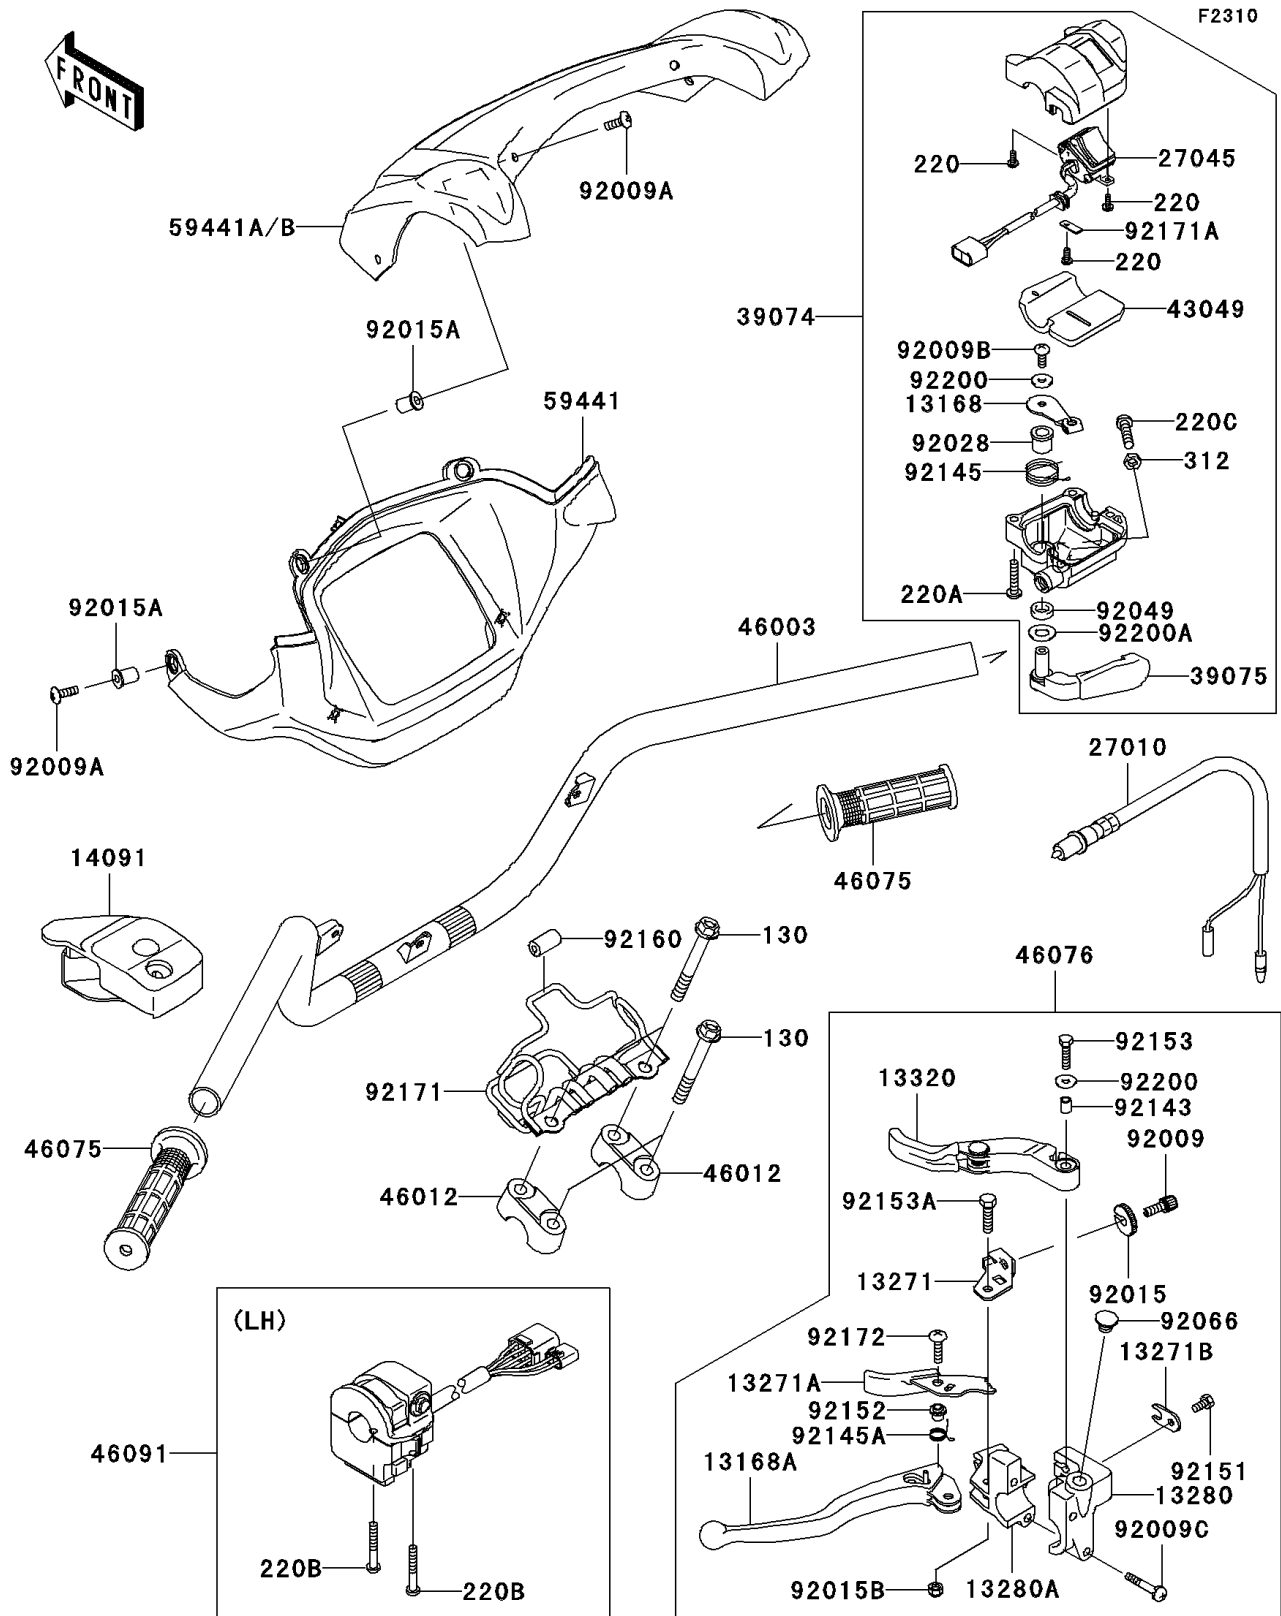

2010 Brute Force® 750 4x4i PARTS DIAGRAM

Handlebar