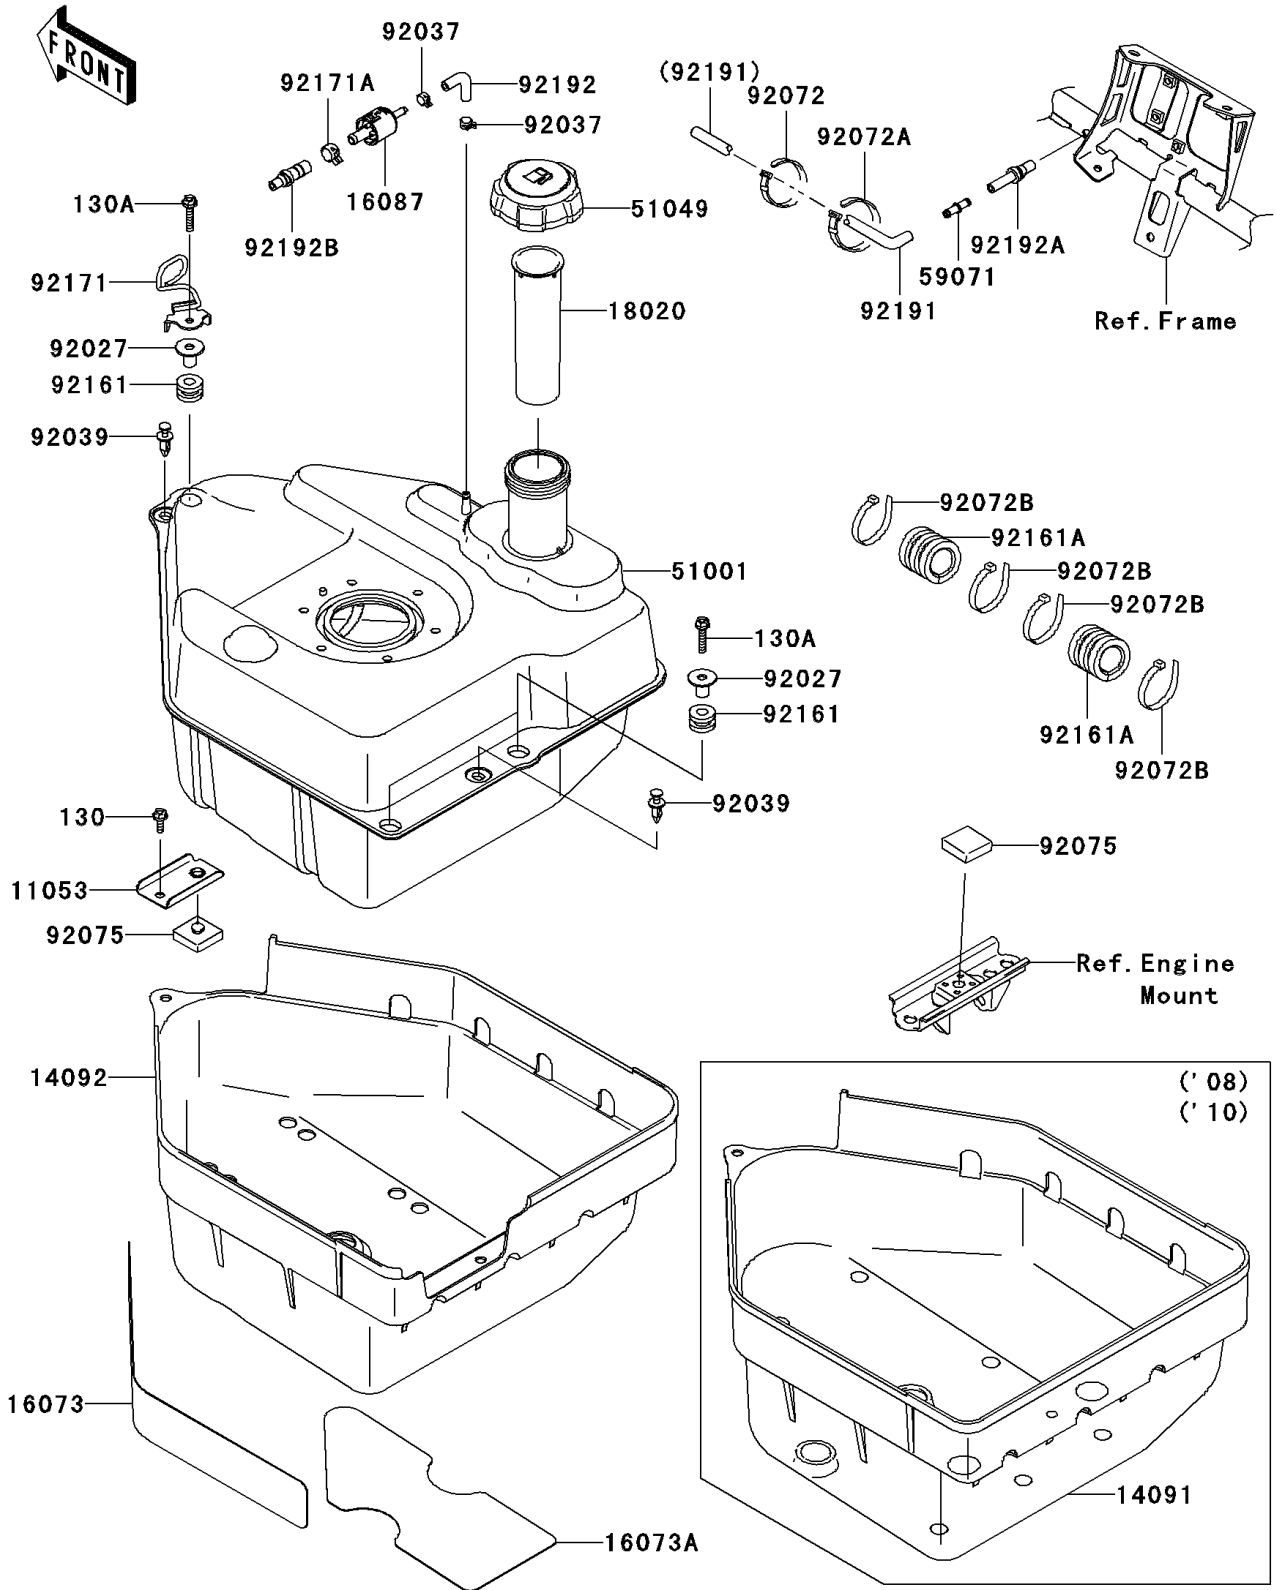

2011 BRUTE FORCE® 750 4x4i PARTS DIAGRAM

Fuel Tank

F2410

2011 BRUTE FORCE® 750 4x4i PARTS LIST

Fuel Tank

ITEM NAME	PART NUMBER	QUANTITY
BOLT-FLANGED,6X16 (Ref # 130)	130BA0616	1
BOLT-FLANGED,6X30 (Ref # 130A)	130BA0630	3
BRACKET,FUEL TANK,TOP (Ref # 11053)	11053-0936	1
COVER,FUEL TANK,LWR (Ref # 14092)	14092-0186	1
INSULATOR,FUEL TANK COVER,SIDE (Ref # 16073)	16073-0033	1
INSULATOR,FUEL TANK COVER,LWR (Ref # 16073A)	16073-0034	1
VALVE-CHECK (Ref # 16087)	16087-0002	1
BAFFLE,FUEL TANK (Ref # 18020)	18020-0008	1
TANK-COMP-FUEL (Ref # 51001)	51001-0237	1
CAP-TANK,FUEL (Ref # 51049)	51049-1128	1
JOINT (Ref # 59071)	59071-3717	1
COLLAR,L=16.1 (Ref # 92027)	92027-1847	3
CLAMP,TUBE (Ref # 92037)	92037-1461	2
RIVET (Ref # 92039)	92039-1229	2
BAND,L=149 (Ref # 92072)	92072-031	1
BAND,L=186 (Ref # 92072A)	92072-056	1
BAND,L=188 (Ref # 92072B)	92072-1239	4
DAMPER (Ref # 92075)	92075-1882	2
DAMPER (Ref # 92161)	92161-0106	3
DAMPER,FUEL TANK,RR (Ref # 92161A)	92161-1111	2
CLAMP,FUEL TUBE (Ref # 92171)	92171-0380	1
CLAMP (Ref # 92171A)	92171-0515	1
TUBE,CANISTER-SEPARATOR,BLUE (Ref # 92191)	92191-1384	1
TUBE,FUEL TANK-CHECK VALVE (Ref # 92192)	92192-0067	1
TUBE,FRAME PIPE-CHECK VALVE (Ref # 92192A)	92192-0068	1
TUBE,FRAME PIPE-CHECK VALVE (Ref # 92192B)	92192-0128	1