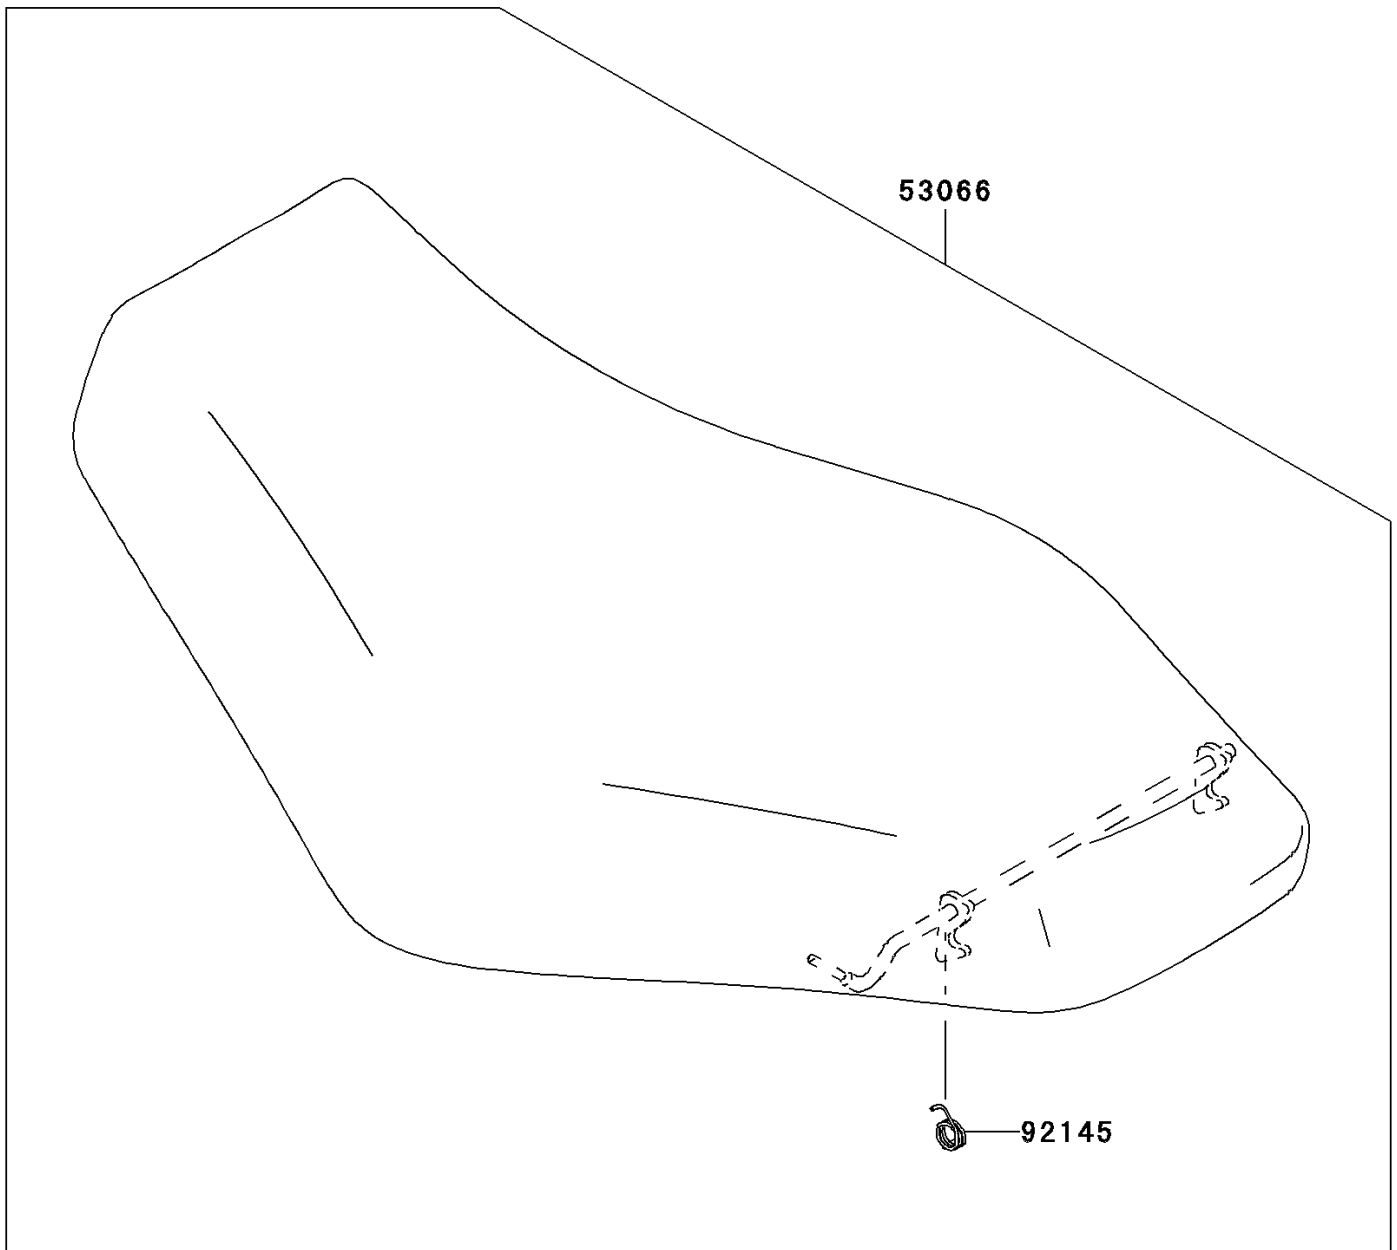

2008 Brute Force® 750 4x4i PARTS DIAGRAM

Seat

F2510

2008 Brute Force® 750 4x4i PARTS LIST

Seat

| ITEM NAME | PART NUMBER | QUANTITY |
|---------------------------------|---------------|----------|
| SEAT-ASSY,BLACK (Ref # 53066) | 53066-0197-MA | 1 |
| SPRING,SEAT LATCH (Ref # 92145) | 92145-0022 | 1 |