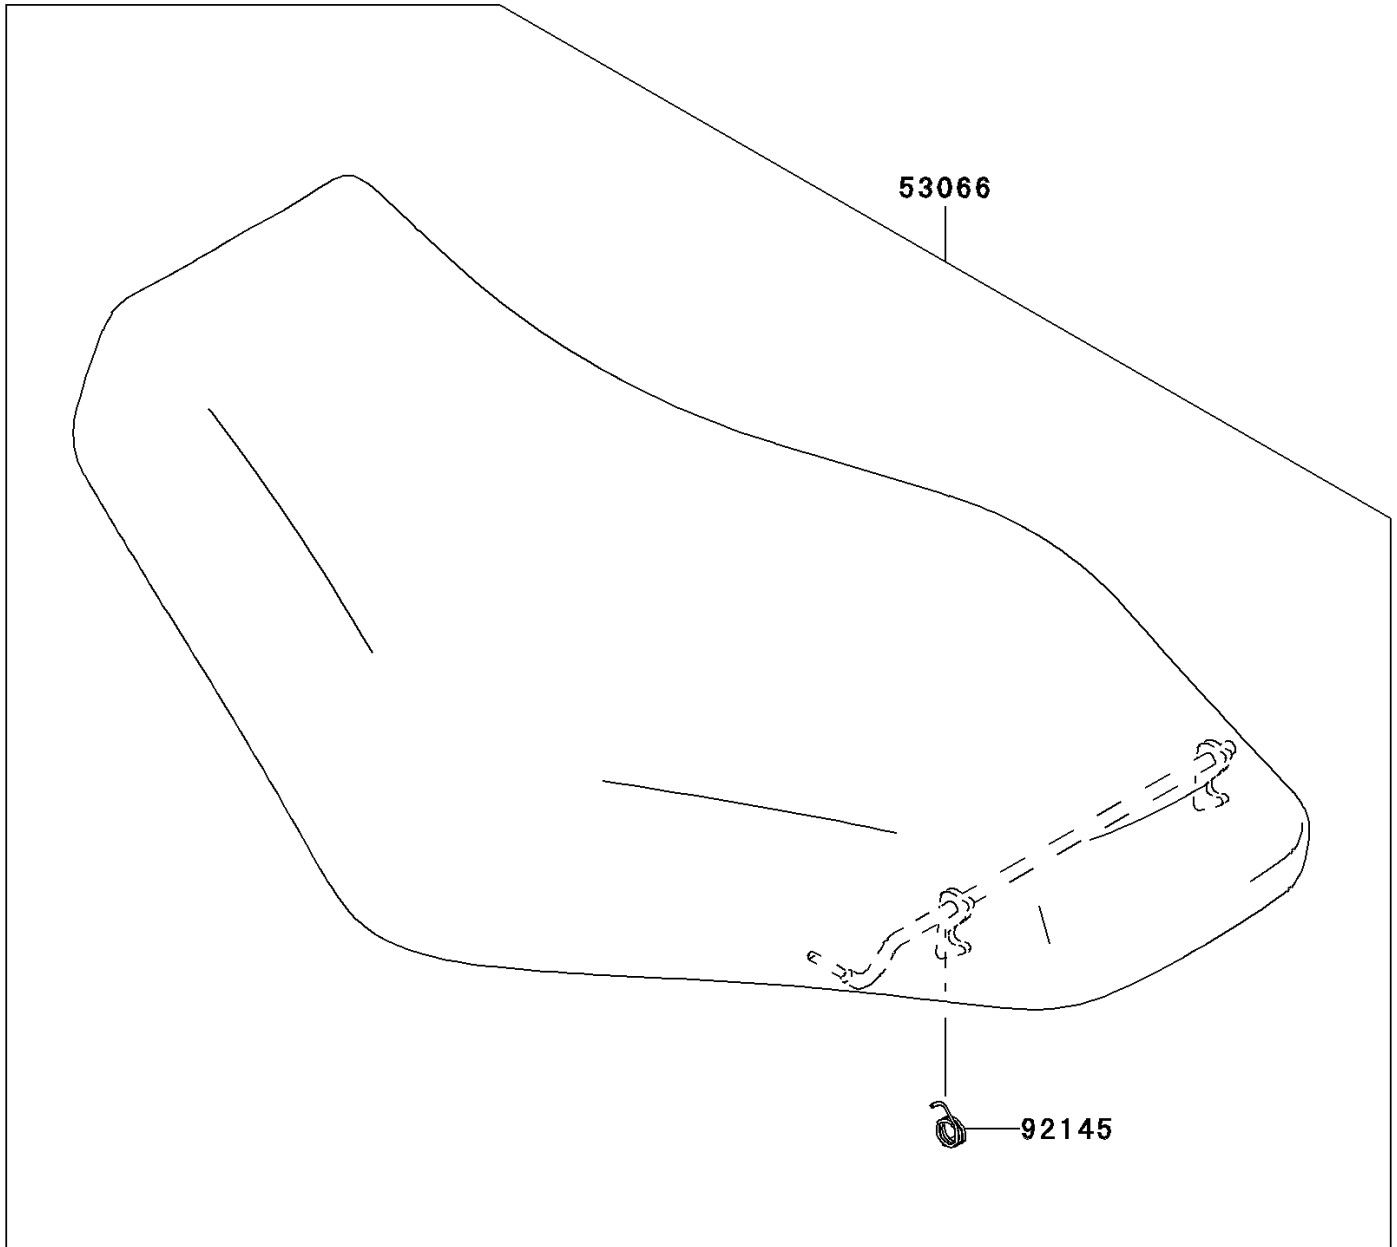

2010 Brute Force® 750 4x4i PARTS DIAGRAM

Seat

F2510

2010 Brute Force® 750 4x4i PARTS LIST

Seat

ITEM NAME	PART NUMBER	QUANTITY
SEAT-ASSY,BLACK (Ref # 53066)	53066-0197-MA	1
SPRING,SEAT LATCH (Ref # 92145)	92145-0022	1