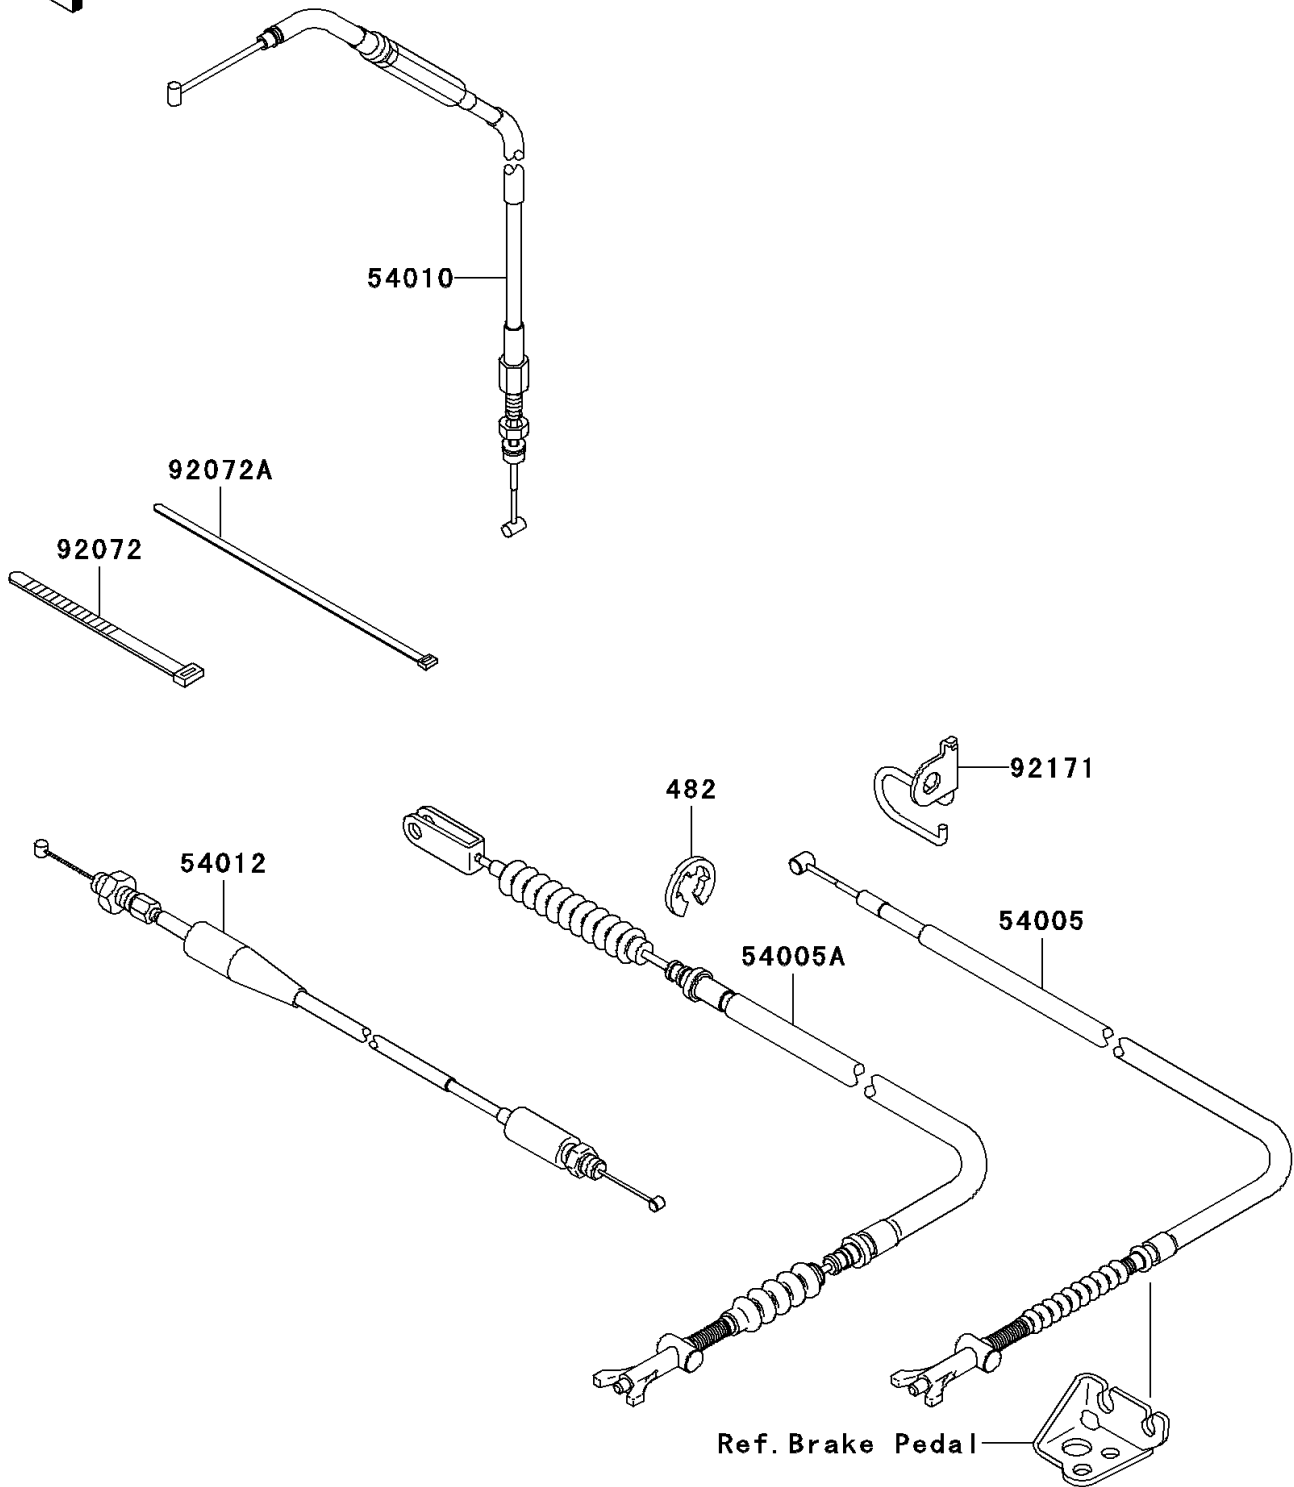

2010 Brute Force® 750 4x4i PARTS DIAGRAM

Cables

F2540

2010 Brute Force® 750 4x4i PARTS LIST

Cables

ITEM NAME	PART NUMBER	QUANTITY
CIRCLIP-TYPE-E,8MM (Ref # 482)	482EA8000	1
CABLE-BRAKE,PARKING (Ref # 54005)	54005-0017	1
CABLE-BRAKE,FOOT (Ref # 54005A)	54005-0018	1
CABLE,FRONT DIFF LOCK (Ref # 54010)	54010-0064	1
CABLE-THROTTLE (Ref # 54012)	54012-0207	1
BAND,L=123 (Ref # 92072)	92072-030	1
BAND,L=188 (Ref # 92072A)	92072-1239	3
CLAMP,BRAKE CABLE (Ref # 92171)	92171-0228	1