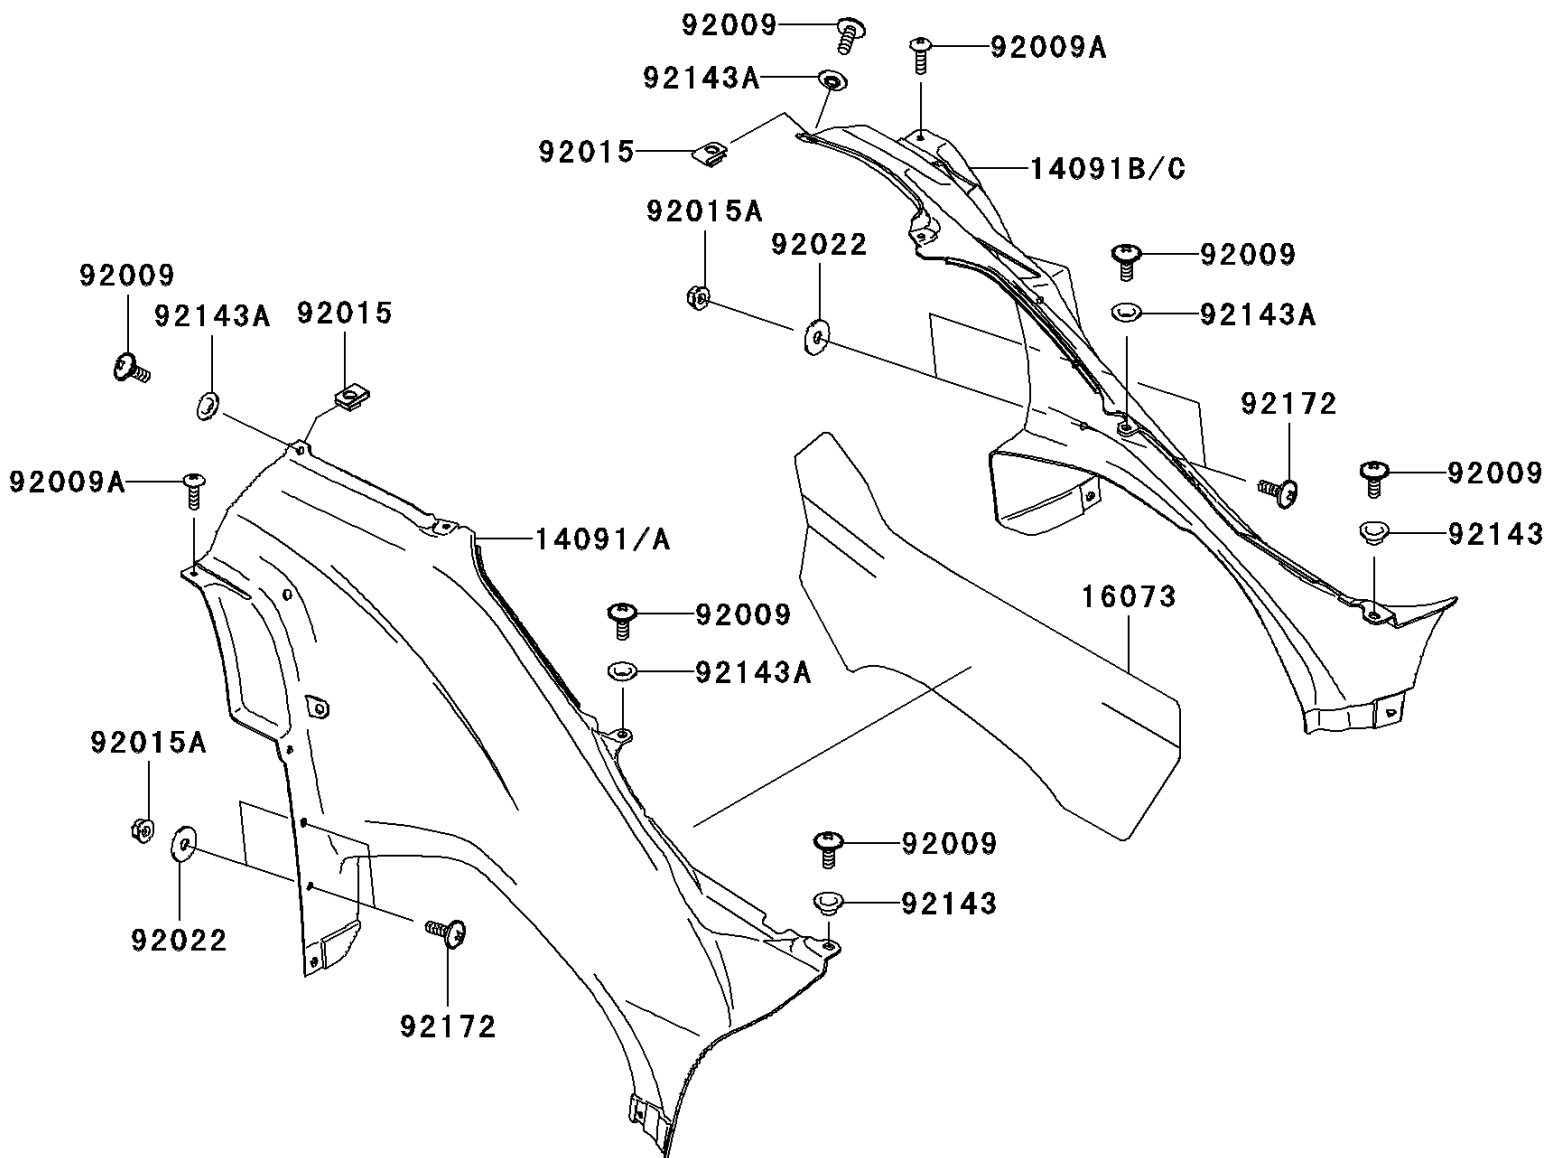

2010 Brute Force® 750 4x4i PARTS DIAGRAM

Side Covers

F2611

2010 Brute Force® 750 4x4i PARTS LIST

Side Covers

ITEM NAME	PART NUMBER	QUANTITY
COVER,SIDE,LH,M.N.BLUE (Ref # 14091)	14091-0489-16J	1
COVER,SIDE,RH,M.N.BLUE (Ref # 14091B)	14091-0490-16J	1
INSULATOR,SIDE COVER (Ref # 16073)	16073-0030	1
SCREW,6X16 (Ref # 92009)	92009-1621	6
SCREW,5X18 (Ref # 92009A)	92009-1655	2
NUT,6MM (Ref # 92015)	92015-1602	2
NUT,LOCK,FLANGED,6MM (Ref # 92015A)	92015-1603	4
WASHER,6.5X20X1.6,BLACK (Ref # 92022)	92022-1346	4
COLLAR (Ref # 92143)	92143-1057	2
COLLAR (Ref # 92143A)	92143-1087	4
SCREW,6X18 (Ref # 92172)	92172-0002	4