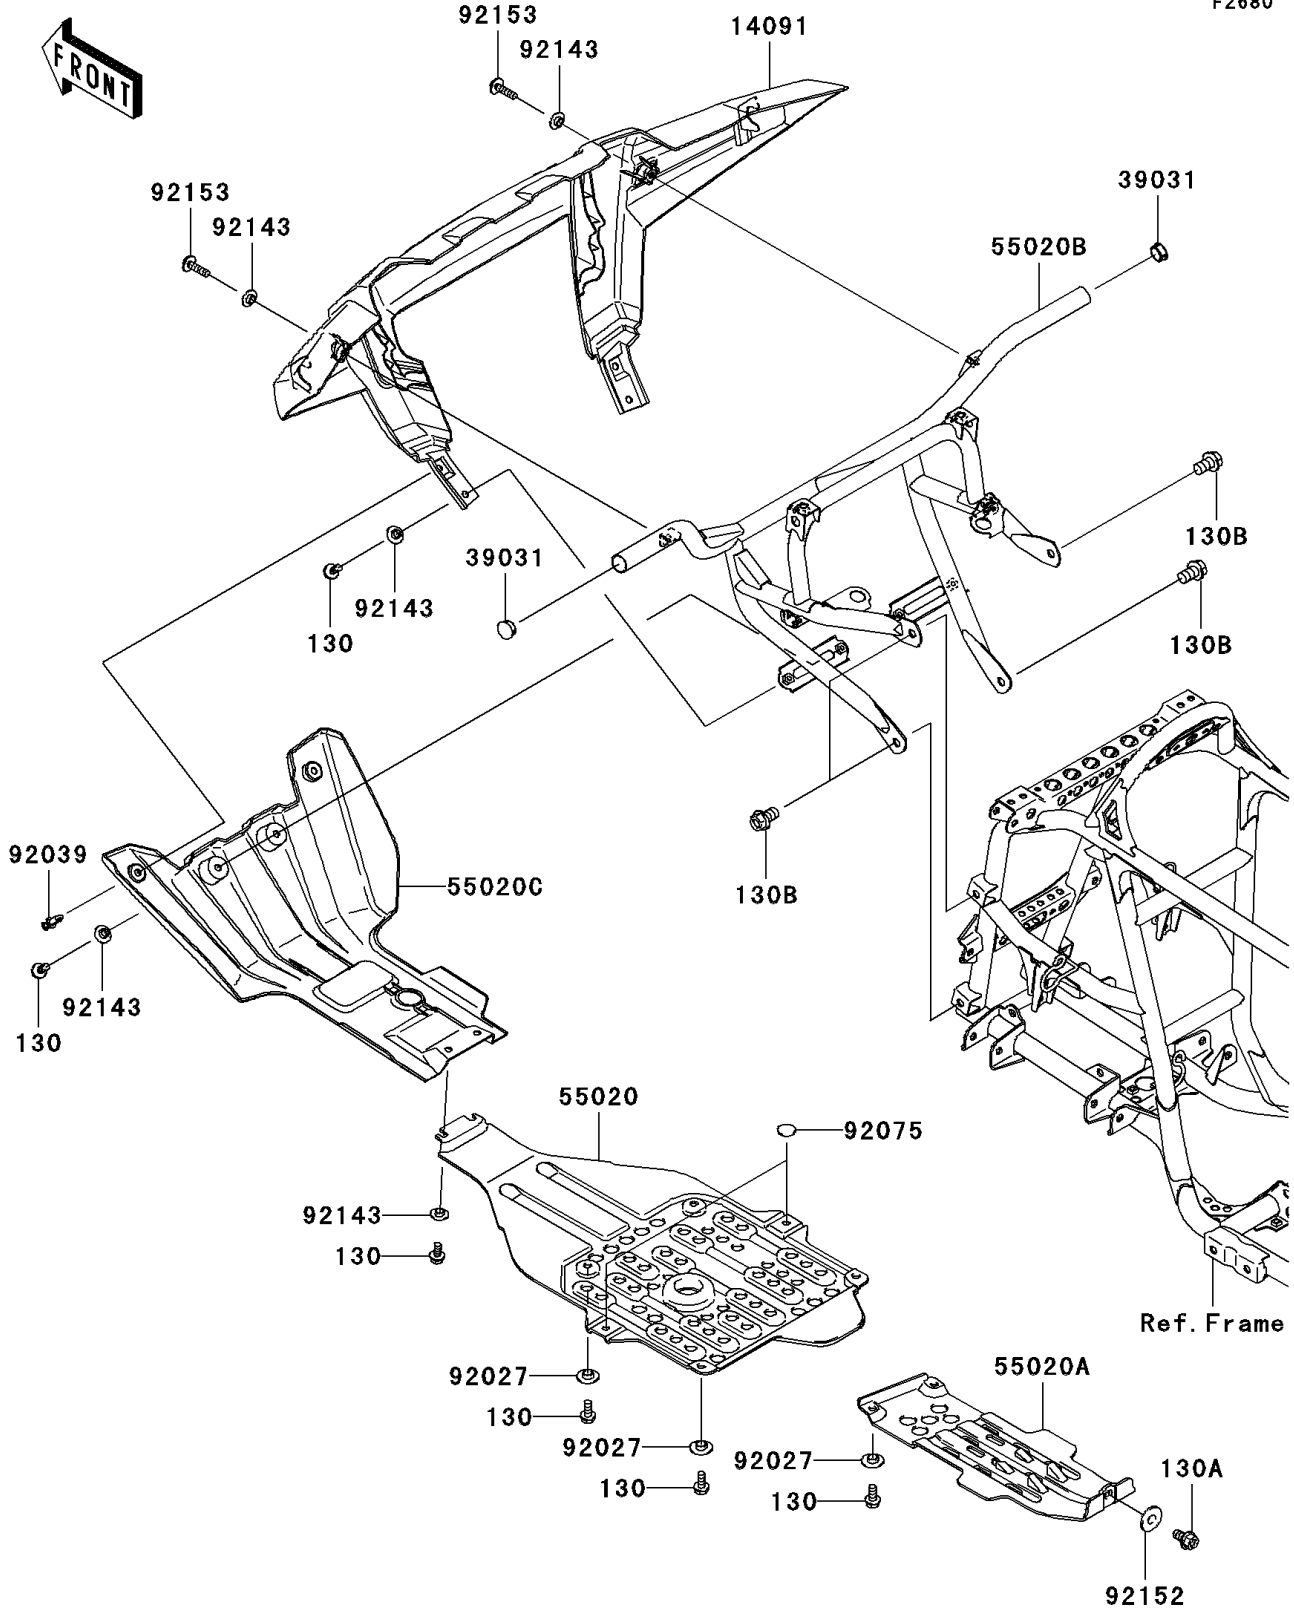

# 2010 Brute Force® 750 4x4i PARTS DIAGRAM

Guard(s)

F2680

## 2010 Brute Force® 750 4x4i PARTS LIST

Guard(s)

ITEM NAME	PART NUMBER	QUANTITY
BOLT-FLANGED,6X14 (Ref # 130)	130BB0614	12
BOLT-FLANGED,8X14 (Ref # 130A)	130BB0814	1
BOLT-FLANGED,10X16 (Ref # 130B)	130BB1016	4
COVER,FRONT BUMPER,F.BLACK (Ref # 14091)	14091-0961-6Z	1
CAP-END (Ref # 39031)	39031-0011	2
GUARD,ENGINE (Ref # 55020)	55020-0065	1
GUARD,REAR GEAR BOX (Ref # 55020A)	55020-0105	1
GUARD,FR (Ref # 55020B)	55020-0392	1
GUARD,FRONT SKID,F.BLACK (Ref # 55020C)	55020-0426-6Z	1
COLLAR,L=4.7 (Ref # 92027)	92027-1964	6
RIVET (Ref # 92039)	92039-1229	2
DAMPER,RUBBER (Ref # 92075)	92075-261	2
COLLAR (Ref # 92143)	92143-1087	8
COLLAR (Ref # 92152)	92152-0198	1
BOLT,SOCKET,6X22 (Ref # 92153)	92153-0574	2