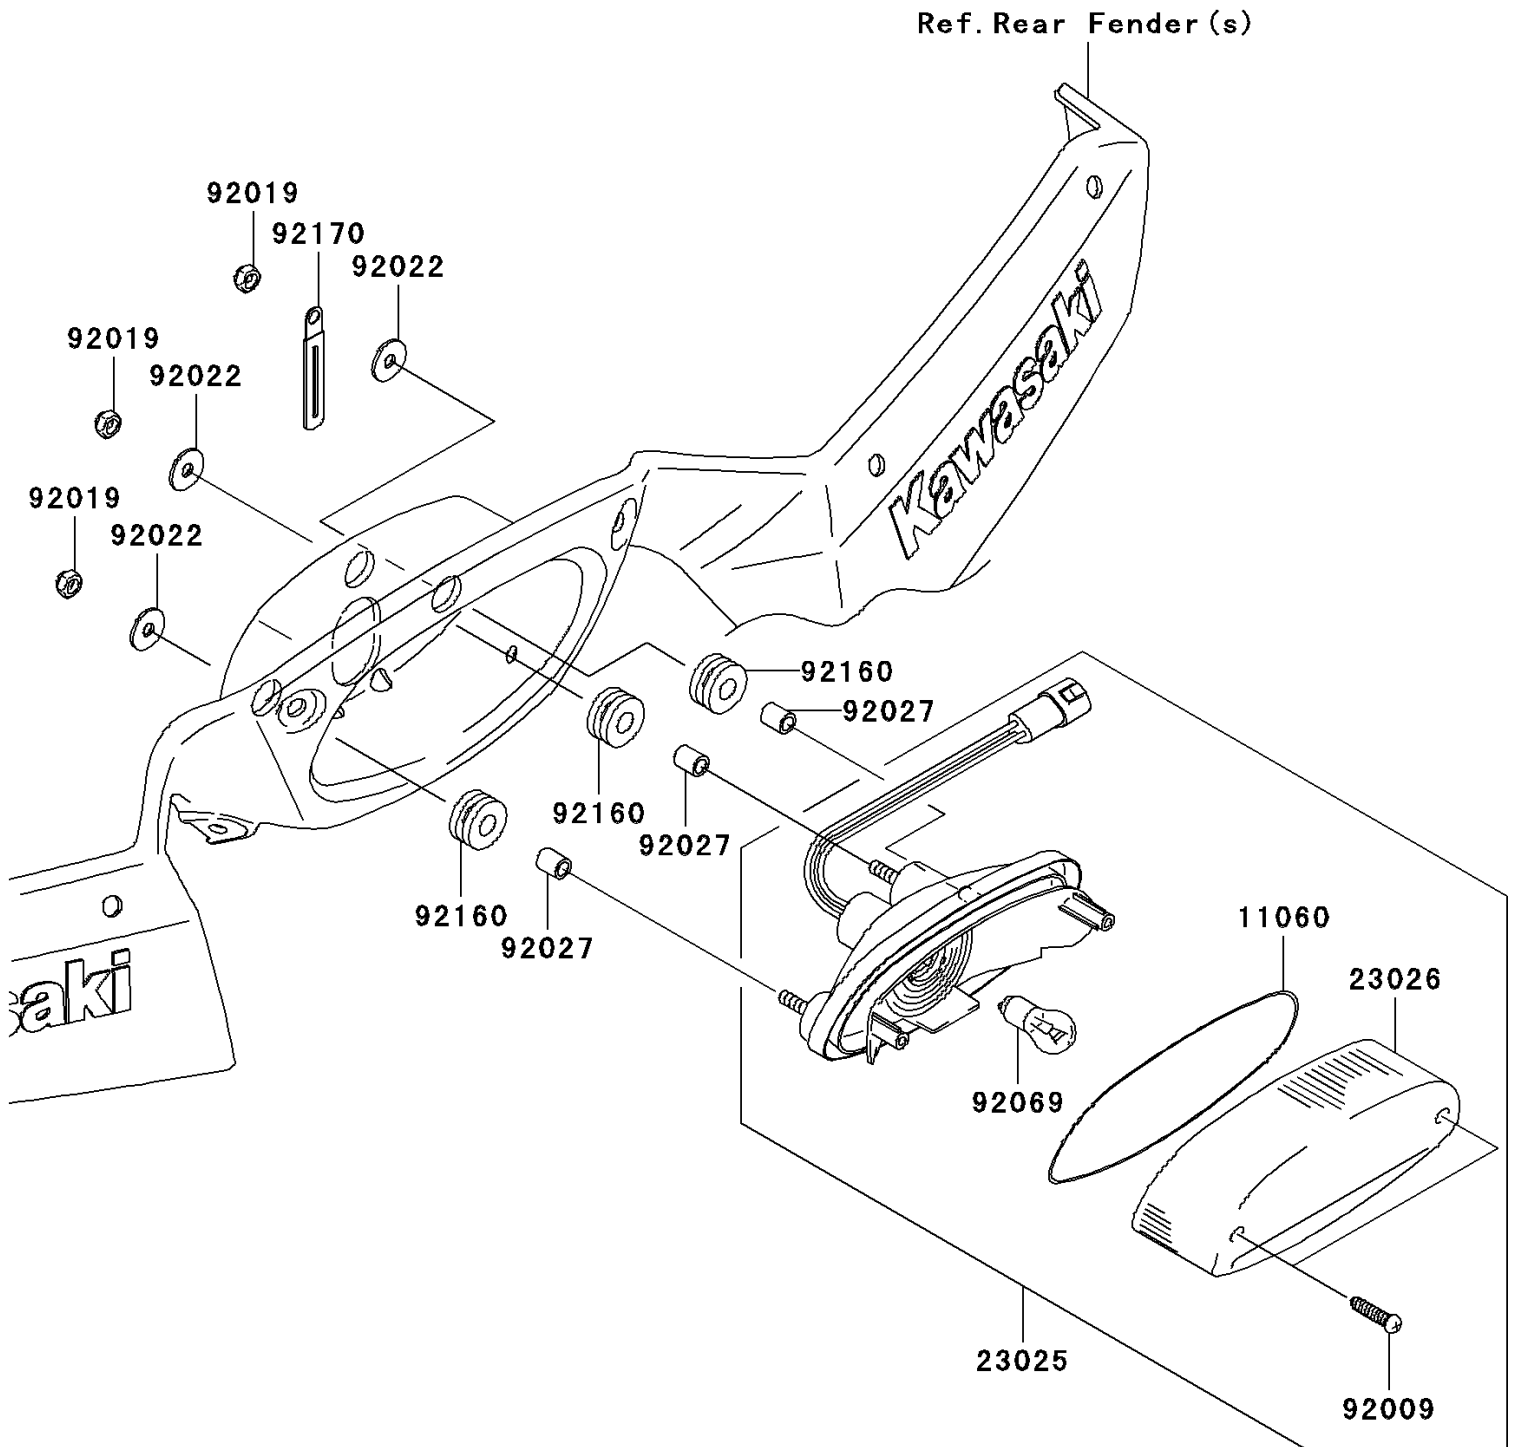

2008 Brute Force® 750 4x4i PARTS DIAGRAM

Taillight(s)

F2720

2008 Brute Force® 750 4x4i PARTS LIST

Taillight(s)

ITEM NAME	PART NUMBER	QUANTITY
GASKET, TAIL LAMP LENS (Ref # 11060)	11060-1174	1
LAMP-TAIL (Ref # 23025)	23025-0011	1
LENS, TAIL LAMP (Ref # 23026)	23026-1183	1
SCREW, TAPPING, 4X20 (Ref # 92009)	92009-1378	2
NUT, LOCK, 6MM (Ref # 92019)	92019-008	3
WASHER, 6.5X20X1.6 (Ref # 92022)	92022-1557	3
COLLAR, 6.8X10X12 (Ref # 92027)	92027-162	3
BULB, 12V 21/5W (Ref # 92069)	92069-063	1
DAMPER (Ref # 92160)	92160-1162	3
CLAMP (Ref # 92170)	92170-1514	1