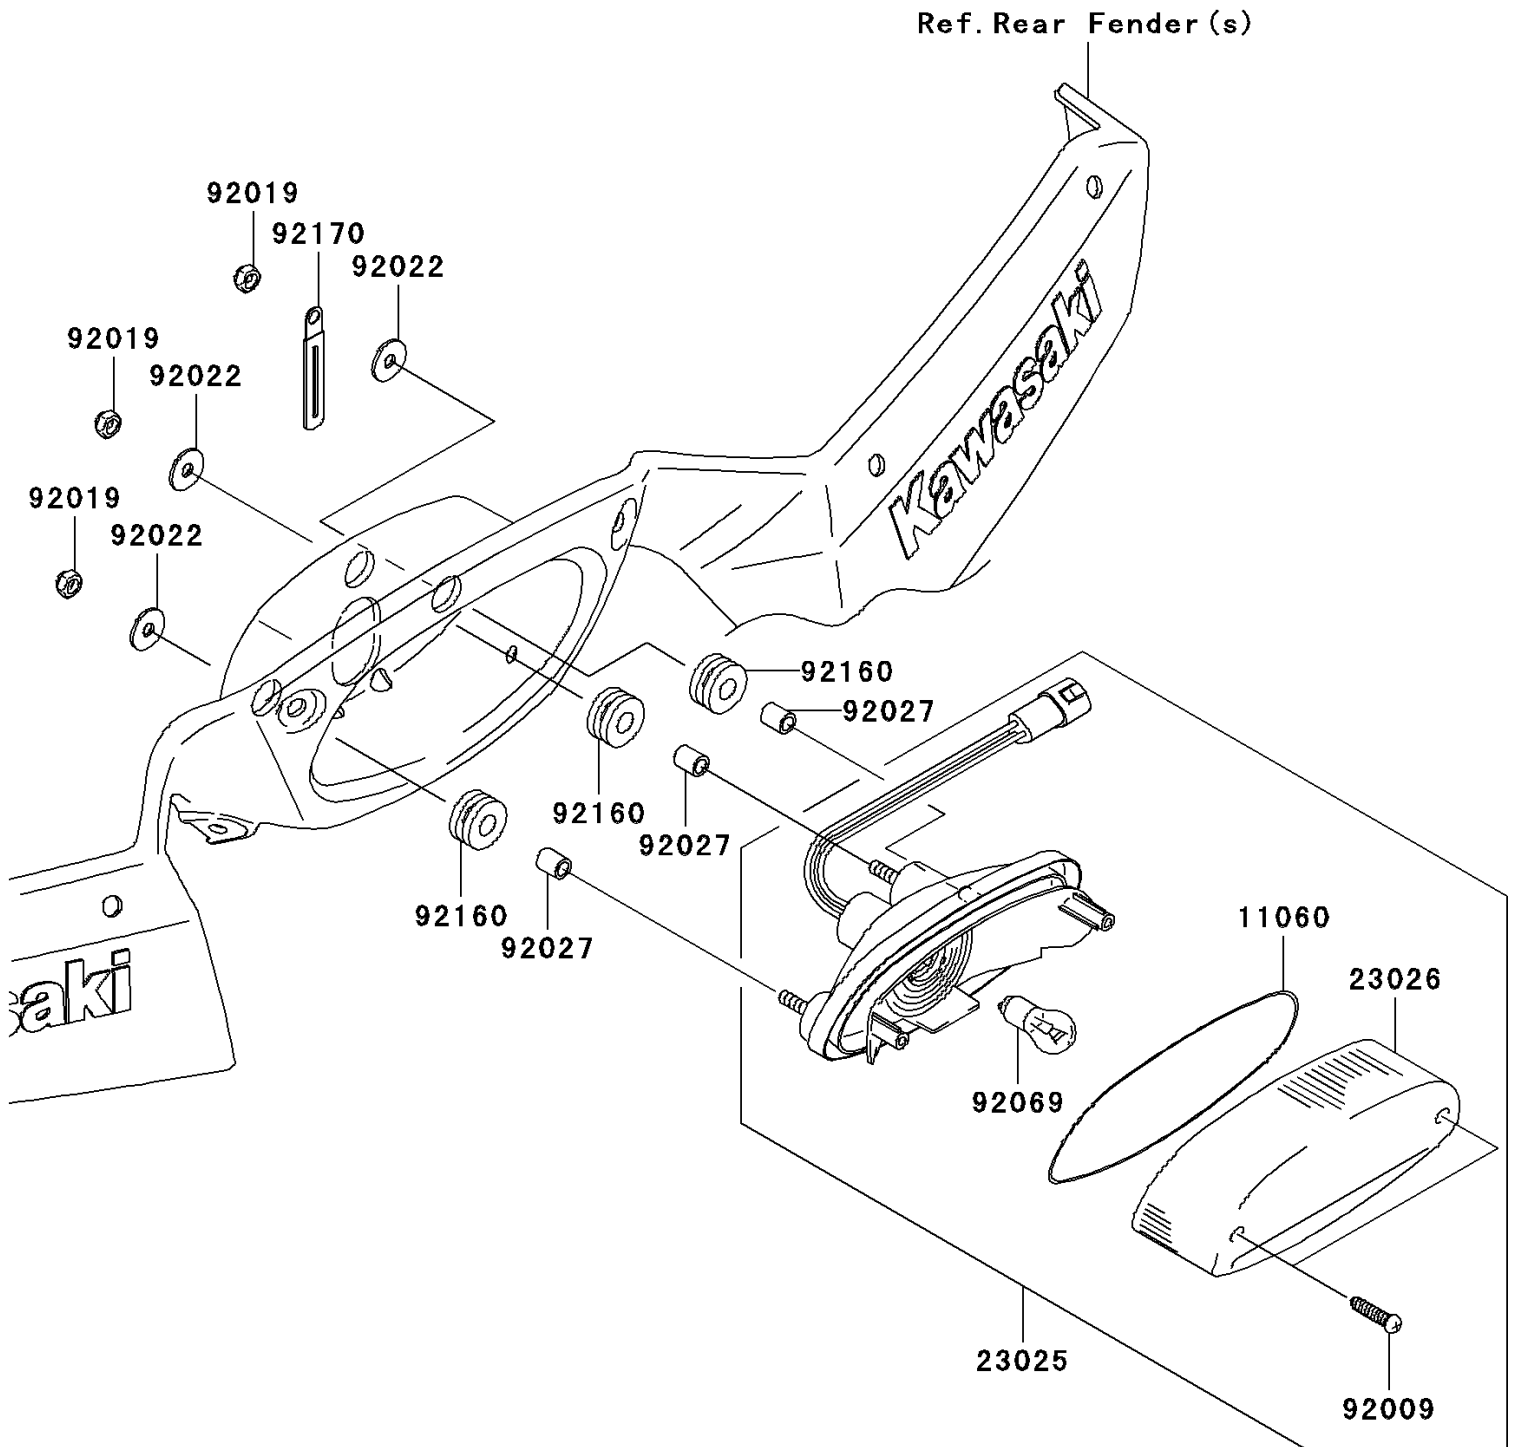

2010 Brute Force® 750 4x4i PARTS DIAGRAM

Taillight(s)

F2720

2010 Brute Force® 750 4x4i PARTS LIST

Taillight(s)

ITEM NAME	PART NUMBER	QUANTITY
GASKET, TAIL LAMP LENS (Ref # 11060)	11060-1174	1
LAMP-TAIL (Ref # 23025)	23025-0011	1
LENS, TAIL LAMP (Ref # 23026)	23026-1183	1
SCREW, TAPPING, 4X20 (Ref # 92009)	92009-1378	2
NUT, LOCK, 6MM (Ref # 92019)	92019-008	3
WASHER, 6.5X20X1.6 (Ref # 92022)	92022-1557	3
COLLAR, 6.8X10X12 (Ref # 92027)	92027-162	3
BULB, 12V 21/5W (Ref # 92069)	92069-063	1
DAMPER (Ref # 92160)	92160-1162	3
CLAMP (Ref # 92170)	92170-1514	1