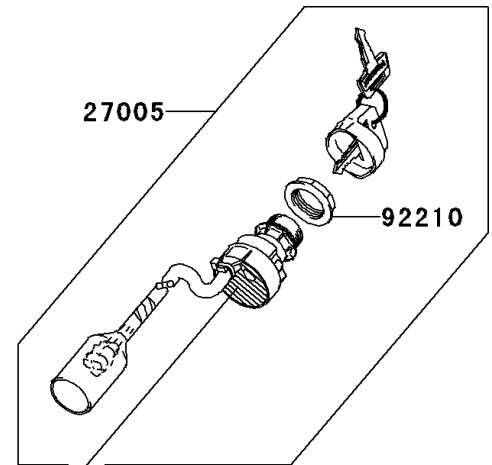

# 2010 Brute Force® 750 4x4i PARTS DIAGRAM

Ignition Switch

F2770

27008D

27008E

27008F

27008G

Ref. Front Fender (s)

13151

27005

92210

Ref. Front Fender (s)