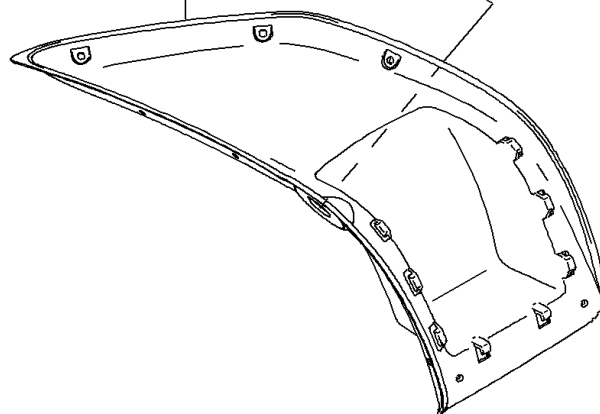

Ref. Front Fender (s)