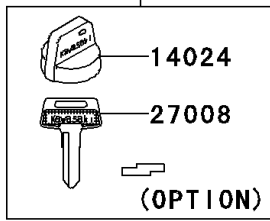

# 2010 Brute Force® 750 4x4i PARTS DIAGRAM

Ignition Switch

F2770

27008D

27008E

27008F

27008G

Ref. Front Fender (s)