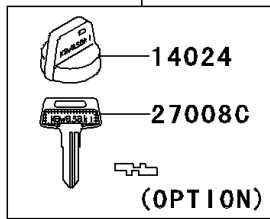

# 2010 Brute Force® 750 4x4i PARTS DIAGRAM

Ignition Switch

F2770

27008D

27008E

27008F

27008G

Ref. Front Fender (s)