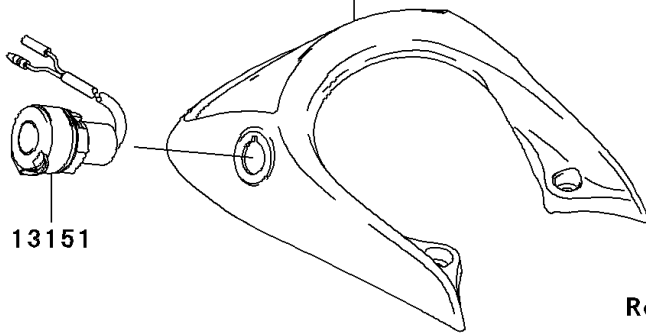

# 2010 Brute Force® 750 4x4i PARTS DIAGRAM

Ignition Switch

F2770

27008D

27008E

27008F

27008G

Ref. Front Fender (s)

13151

27005

92210

Ref. Front Fender (s)