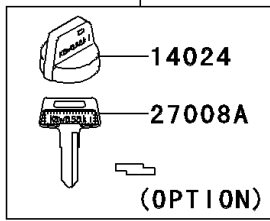

# 2010 Brute Force® 750 4x4i PARTS DIAGRAM

Ignition Switch

F2770

27008D

27008E

27008F

27008G

Ref. Front Fender (s)