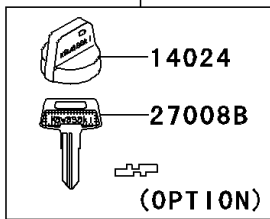

# 2010 Brute Force® 750 4x4i PARTS DIAGRAM

Ignition Switch

F2770

27008D

27008E

27008F

27008G

Ref. Front Fender (s)