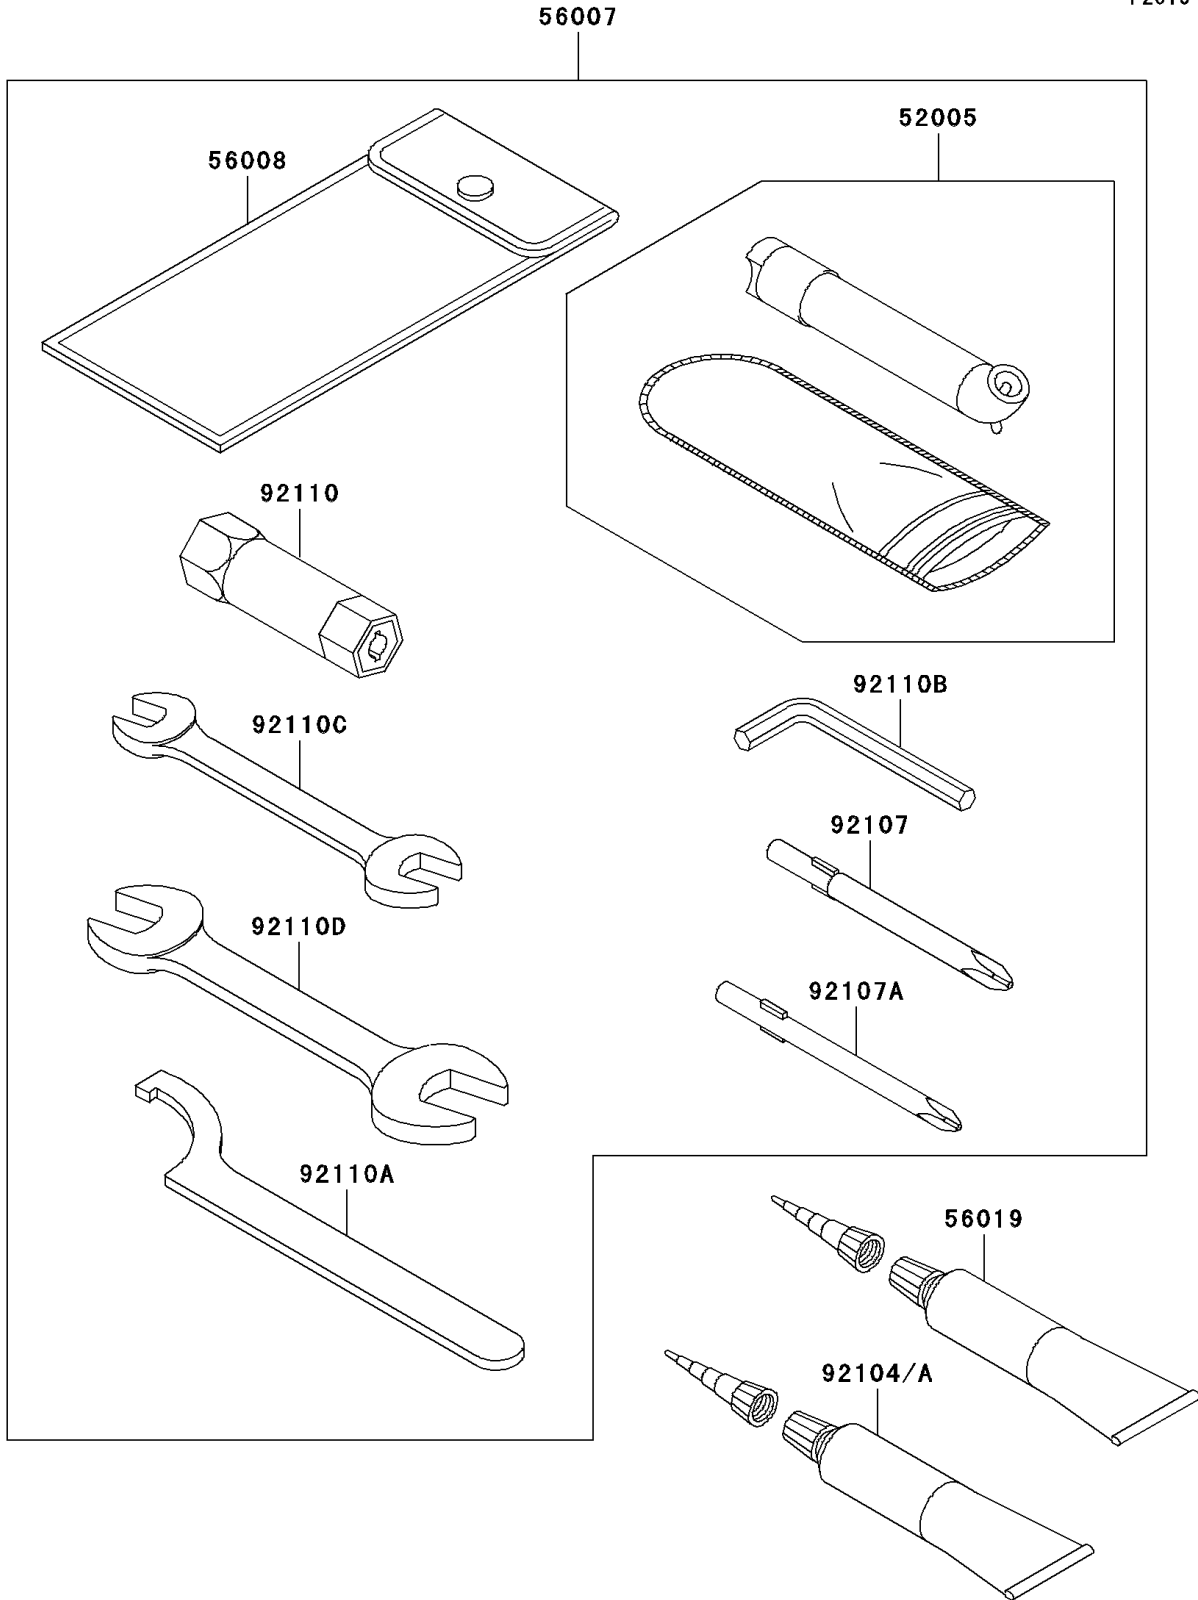

# 2010 Brute Force® 750 4x4i PARTS DIAGRAM

Owner's Tools

F2810

## 2010 Brute Force® 750 4x4i PARTS LIST

### Owner's Tools

ITEM NAME	PART NUMBER	QUANTITY
GAUGE,AIR (Ref # 52005)	52005-1082	1
TOOL-KIT (Ref # 56007)	56007-0014	1
BAG,TOOL (Ref # 56008)	56008-1007	1
GASKET-LIQUID,TB1211,WHITE (Ref # 56019)	56019-120	1
GASKET-LIQUID,TB1211F,CLEAR (Ref # 92104)	92104-0004	1
GASKET-LIQUID,TB1216,GRAY (Ref # 92104A)	92104-1063	1
TOOL-DRIVER,#3PHILLIPS (Ref # 92107)	92107-005	1
TOOL-DRIVER,#2PHILLIPS (Ref # 92107A)	92107-1053	1
TOOL-WRENCH,BOX,16MM (Ref # 92110)	92110-1116	1
TOOL-WRENCH,HOOK (Ref # 92110A)	92110-1129	1
TOOL-WRENCH,ALLEN,3MM (Ref # 92110B)	92110-1140	1
TOOL-WRENCH,OPEN END,10X12 (Ref # 92110C)	92110-1152	1
TOOL-WRENCH,OPEN END,14X17 (Ref # 92110D)	92110-1153	1