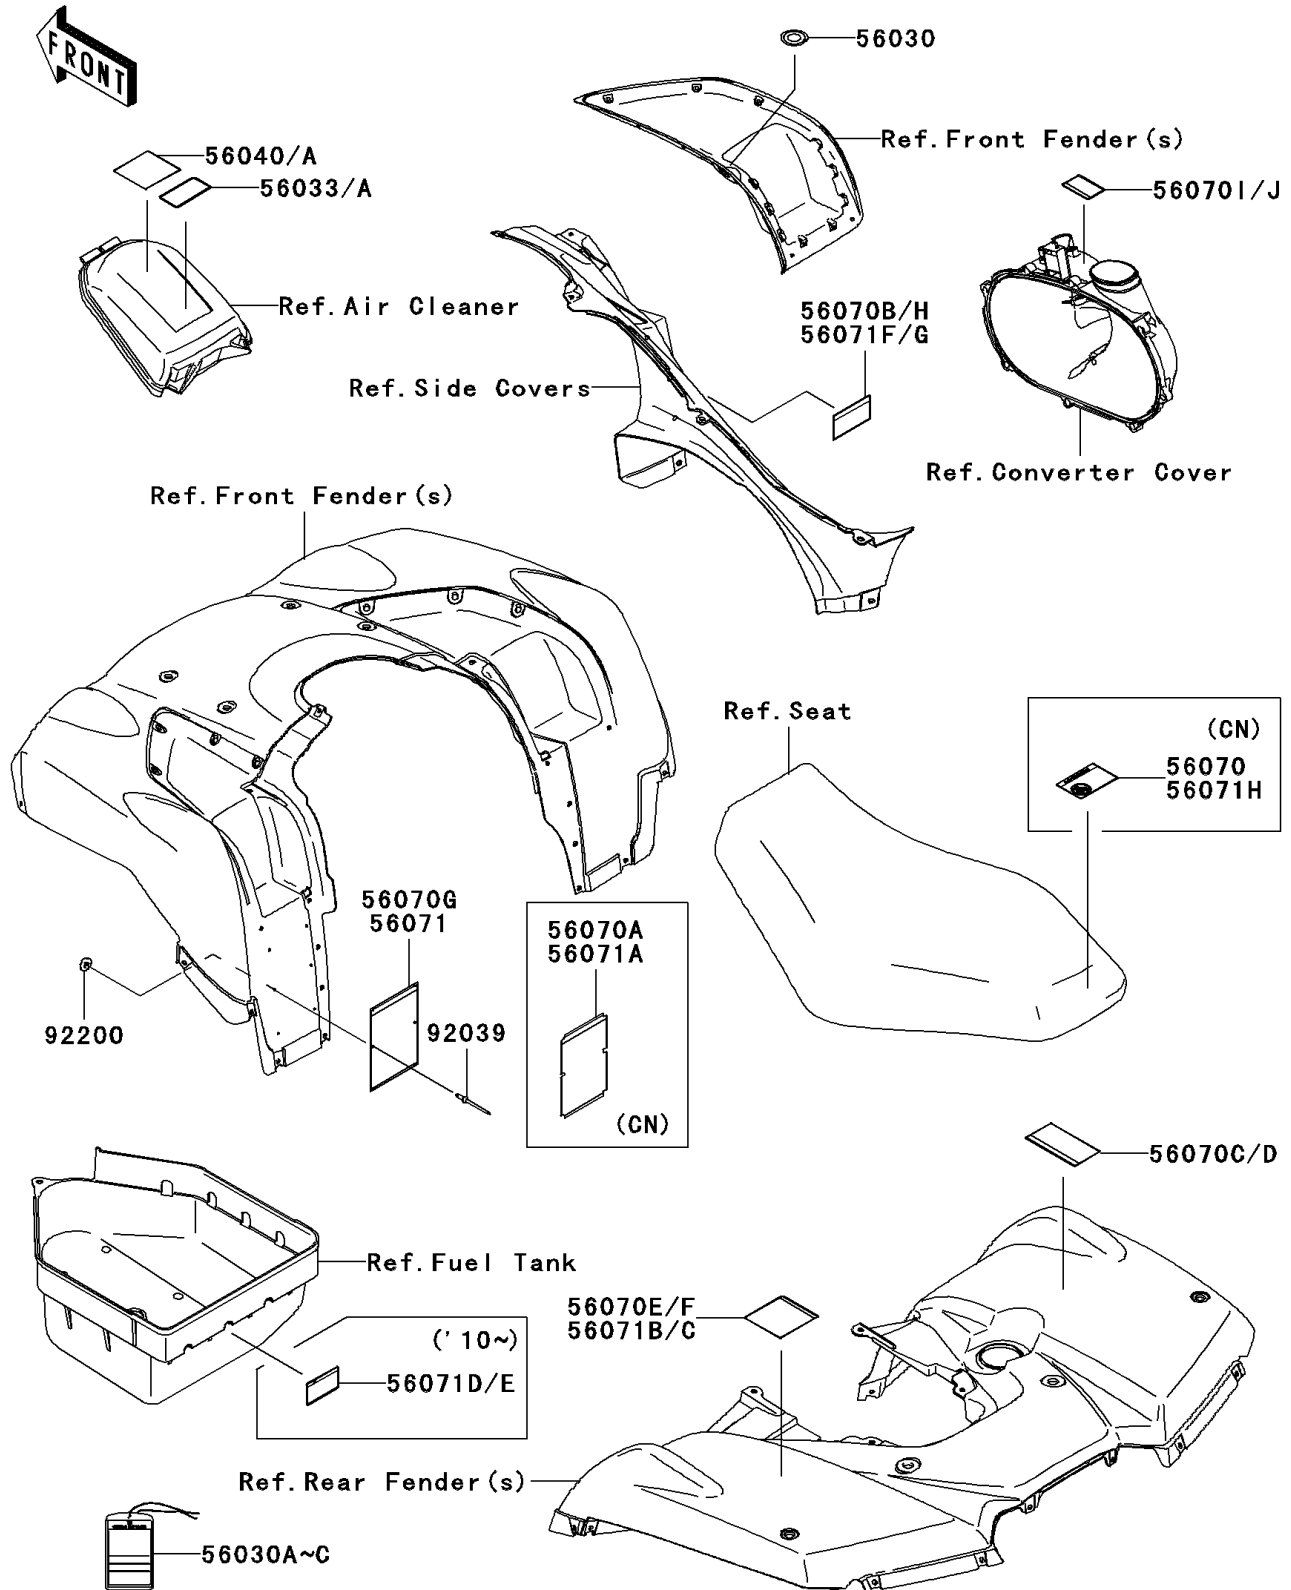

2010 Brute Force® 750 4x4i PARTS DIAGRAM

Labels

F2860

2010 Brute Force® 750 4x4i PARTS LIST

Labels

ITEM NAME	PART NUMBER	QUANTITY
LABEL,IGNITION SWITCH (Ref # 56030)	56030-0018	1
LABEL,HANGTAG (Ref # 56030B)	56030-0194	1
LABEL-MANUAL,AIR CLEANER (Ref # 56033)	56033-0064	1
LABEL-WARNING,UNDER 16 (Ref # 56040)	56040-1276	1
LABEL-WARNING,DRIVE BELT (Ref # 56070C)	56070-0038	1
LABEL-WARNING,CVT COVER (Ref # 56070I)	56070-1269	1
LABEL-WARNING,SERIOUS INJURY (Ref # 56071)	56071-0057	1
LABEL-WARNING,TIRE&MAX LOAD (Ref # 56071B)	56071-0073	1
LABEL-WARNING,TOWING (Ref # 56071D)	56071-0079	1
LABEL-WARNING,SHIFT LEVER (Ref # 56071F)	56071-0090	1
RIVET,3.2X8 (Ref # 92039)	92039-3763	6
WASHER,3.5X8X1 (Ref # 92200)	92200-1251	6
LABEL,HANGTAG (Ref # 56030C)	56030-0197	1
LABEL-MANUAL,AIR CLEANER (Ref # 56033A)	56033-0308	1
LABEL-WARNING,AGE (Ref # 56040A)	56040-1325	1
LABEL-WARNING,DRIVE BELT(FRENCH) (Ref # 56070D)	56070-0039	1
LABEL-WARNING,CVT COVER(FRENCH) (Ref # 56070J)	56070-1271	1
LABEL-WARNING,GENERAL (Ref # 56071A)	56071-0059	1
LABEL-WARNING,TIRE INFO (Ref # 56071C)	56071-0074	1
LABEL-WARNING,TRAILER TOWING (Ref # 56071E)	56071-0080	1
LABEL-WARNING,SHIFT LEVER(FRENCH) (Ref # 56071G)	56071-0092	1
LABEL-WARNING,NO PASSENGER (Ref # 56071H)	56071-0097	1