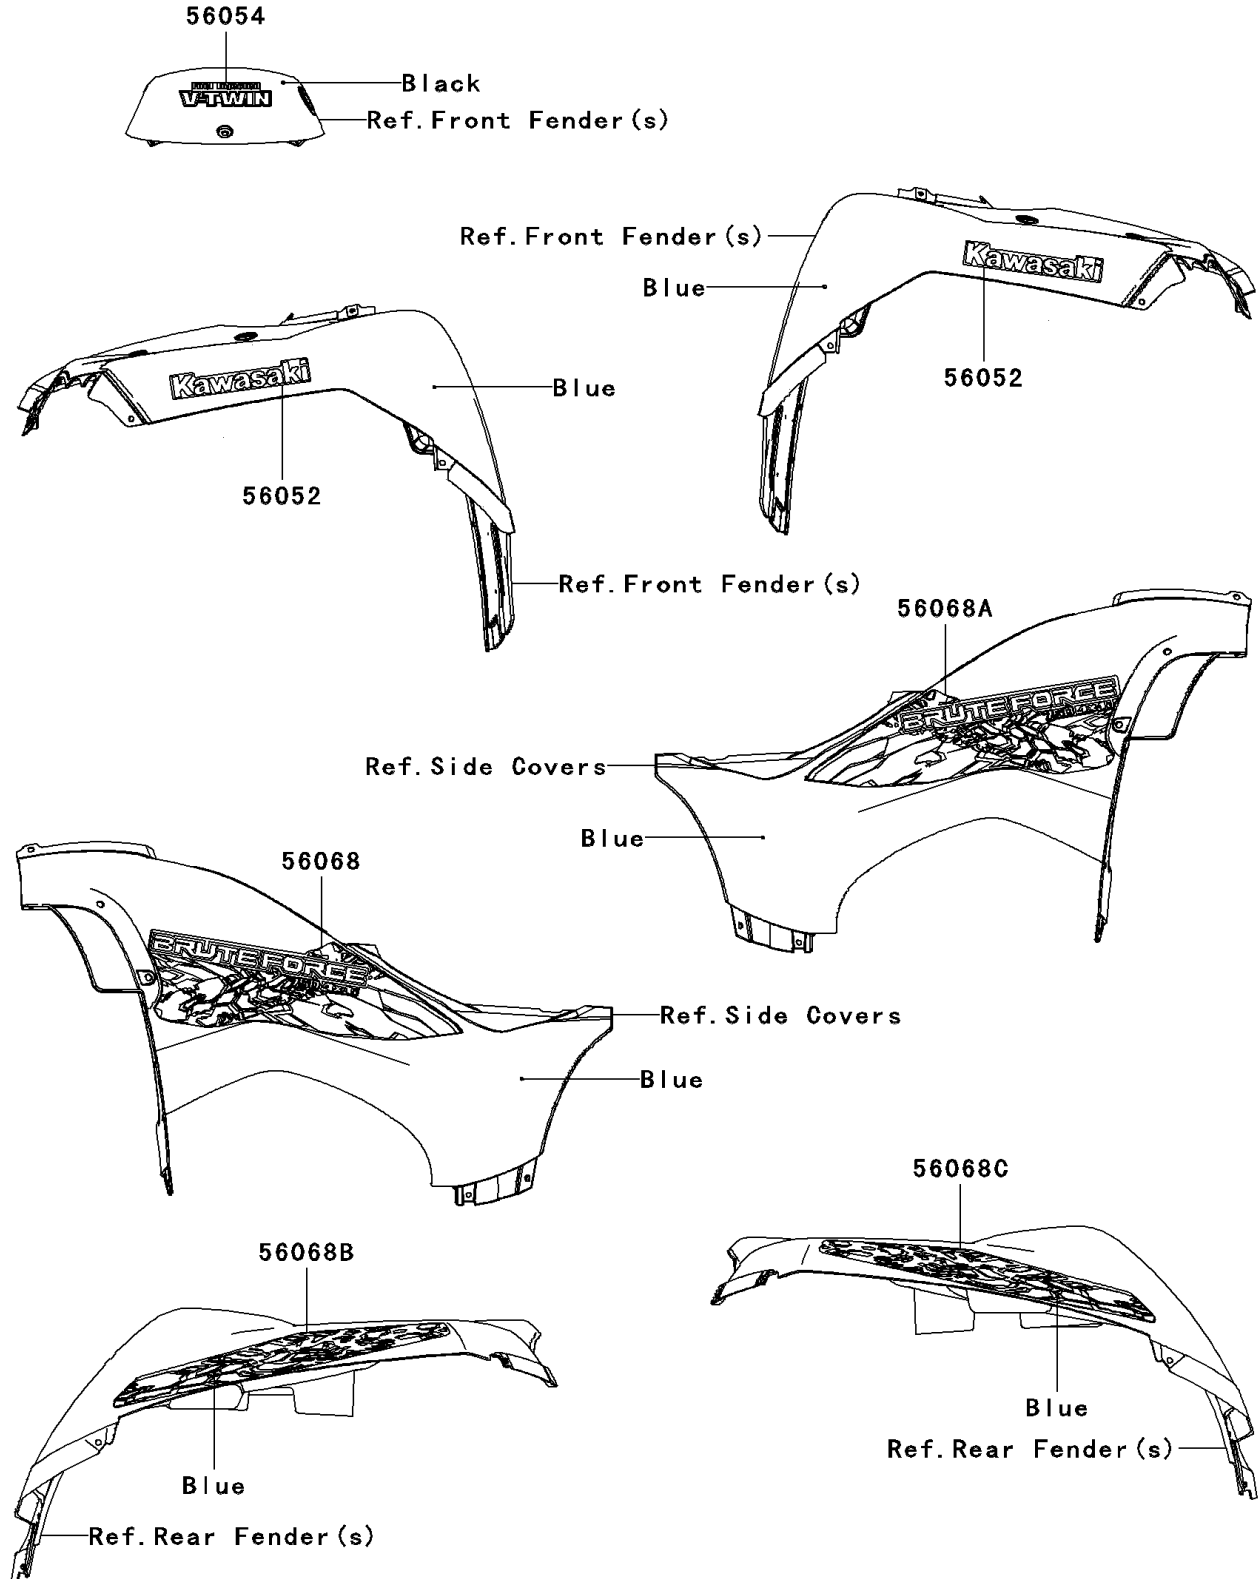

2010 Brute Force® 750 4x4i PARTS DIAGRAM

Decals(Blue)(FAF)

F2861A

2010 Brute Force® 750 4x4i PARTS LIST

Decals(Blue)(FAF)

ITEM NAME	PART NUMBER	QUANTITY
MARK,SIDE COVER,KAWASAKI (Ref # 56052)	56052-0947	2
MARK,FUEL INJECTED V-TWIN (Ref # 56054)	56054-0229	1
PATTERN,SIDE COVER,LH (Ref # 56068)	56068-1904	1
PATTERN,SIDE COVER,RH (Ref # 56068A)	56068-1905	1
PATTERN,RR FENDER,LH (Ref # 56068B)	56068-1906	1
PATTERN,RR FENDER,RH (Ref # 56068C)	56068-1907	1