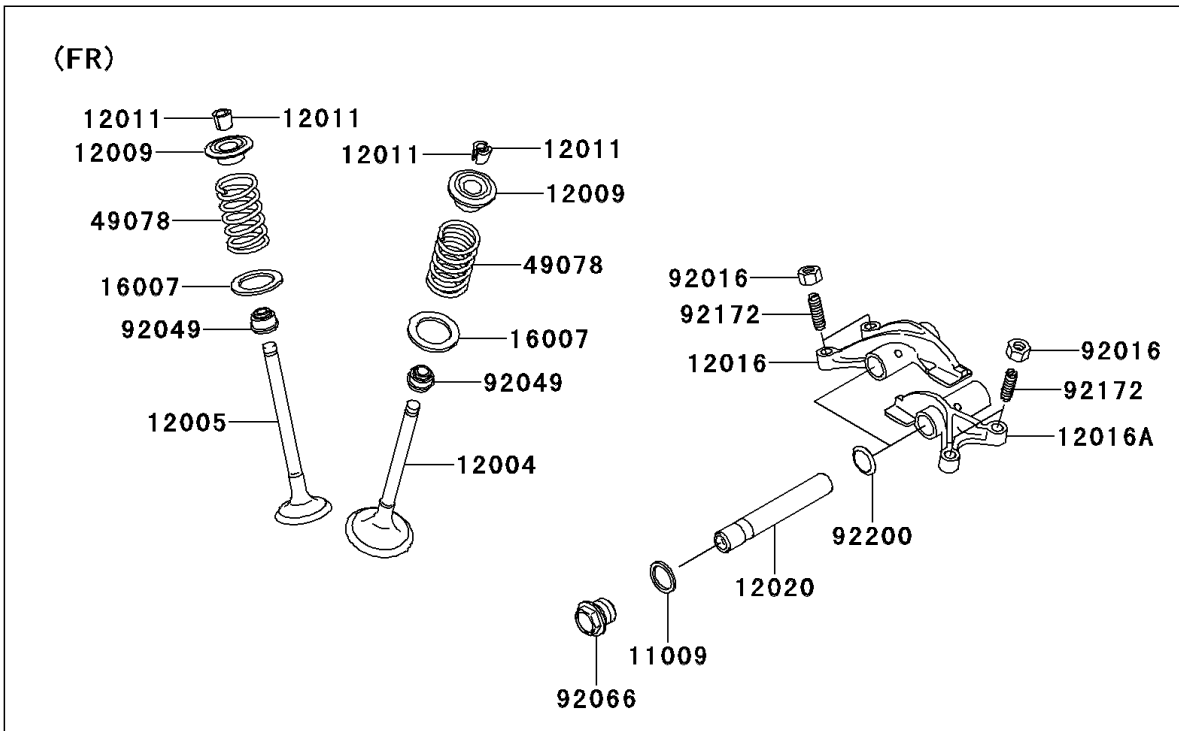

2012 TERYX® 750 FI 4x4 SPORT PARTS DIAGRAM

Valve(s)

E1210

2012 TERYX® 750 FI 4x4 SPORT PARTS LIST

Valve(s)

ITEM NAME	PART NUMBER	QUANTITY
GASKET,14X18X1.5 (Ref # 11009)	11009-1430	4
VALVE-INTAKE (Ref # 12004)	12004-0007	4
VALVE-EXHAUST (Ref # 12005)	12005-0047	4
RETAINER-VALVE SPRING (Ref # 12009)	12009-1056	8
COLLET (Ref # 12011)	12011-1051	16
ARM-ROCKER,EXHAUST (Ref # 12016)	12016-1128	2
ARM-ROCKER,INTAKE (Ref # 12016A)	12016-1129	2
SHAFT-ROCKER (Ref # 12020)	12020-0004	4
SEAT-SPRING,17.5X23.8X0.5 (Ref # 16007)	16007-1178	8
SPRING-ENGINE VALVE (Ref # 49078)	49078-0014	8
NUT,6MM (Ref # 92016)	92016-061	8
SEAL-OIL,VSB58.558 (Ref # 92049)	92049-1218	8
PLUG,DRAIN (Ref # 92066)	92066-2196	4
SCREW,6MM (Ref # 92172)	92172-0737	8
WASHER,13X17X0.3 (Ref # 92200)	92200-1508	4