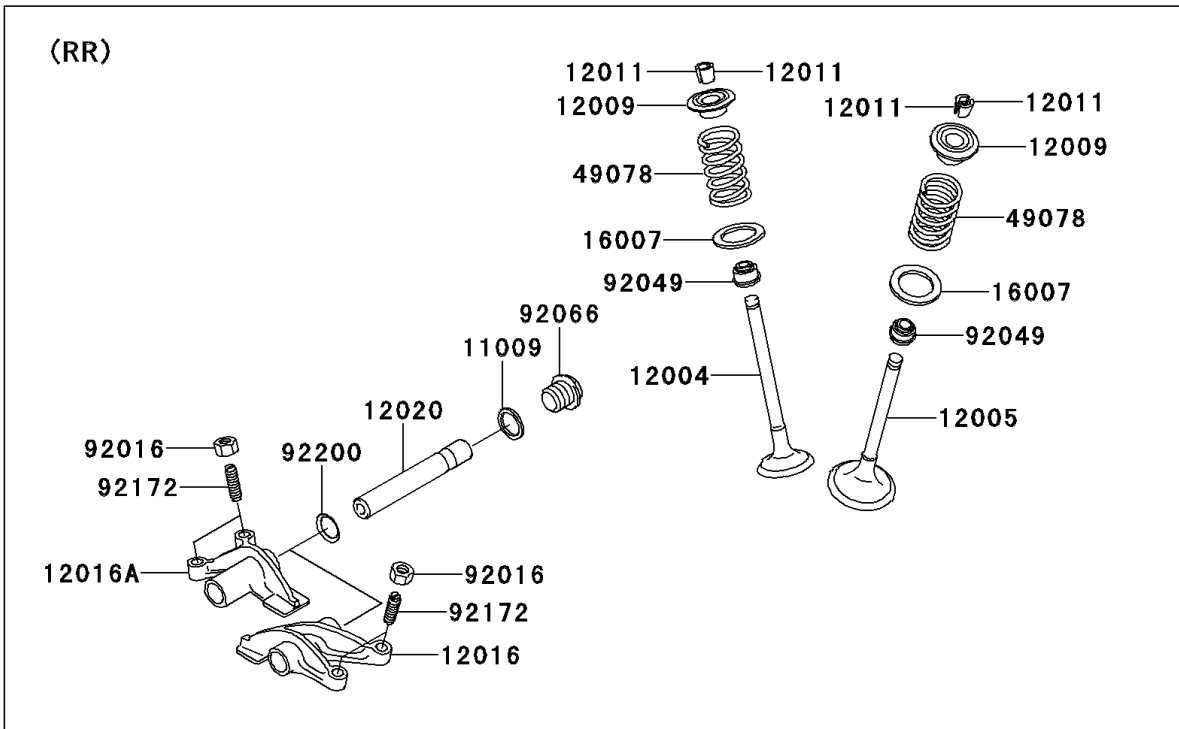

2012 TERYX® 750 FI 4x4 SPORT PARTS DIAGRAM

Valve(s)

E1210

2012 TERYX® 750 FI 4x4 SPORT PARTS LIST

Valve(s)

ITEM NAME	PART NUMBER	QUANTITY
GASKET,14X18X1.5 (Ref # 11009)	11009-1430	4
VALVE-INTAKE (Ref # 12004)	12004-0007	4
VALVE-EXHAUST (Ref # 12005)	12005-0047	4
RETAINER-VALVE SPRING (Ref # 12009)	12009-1056	8
COLLET (Ref # 12011)	12011-1051	16
ARM-ROCKER,EXHAUST (Ref # 12016)	12016-1128	2
ARM-ROCKER,INTAKE (Ref # 12016A)	12016-1129	2
SHAFT-ROCKER (Ref # 12020)	12020-0004	4
SEAT-SPRING,17.5X23.8X0.5 (Ref # 16007)	16007-1178	8
SPRING-ENGINE VALVE (Ref # 49078)	49078-0014	8
NUT,6MM (Ref # 92016)	92016-061	8
SEAL-OIL,VSB58.558 (Ref # 92049)	92049-1218	8
PLUG,DRAIN (Ref # 92066)	92066-2196	4
SCREW,6MM (Ref # 92172)	92172-0737	8
WASHER,13X17X0.3 (Ref # 92200)	92200-1508	4