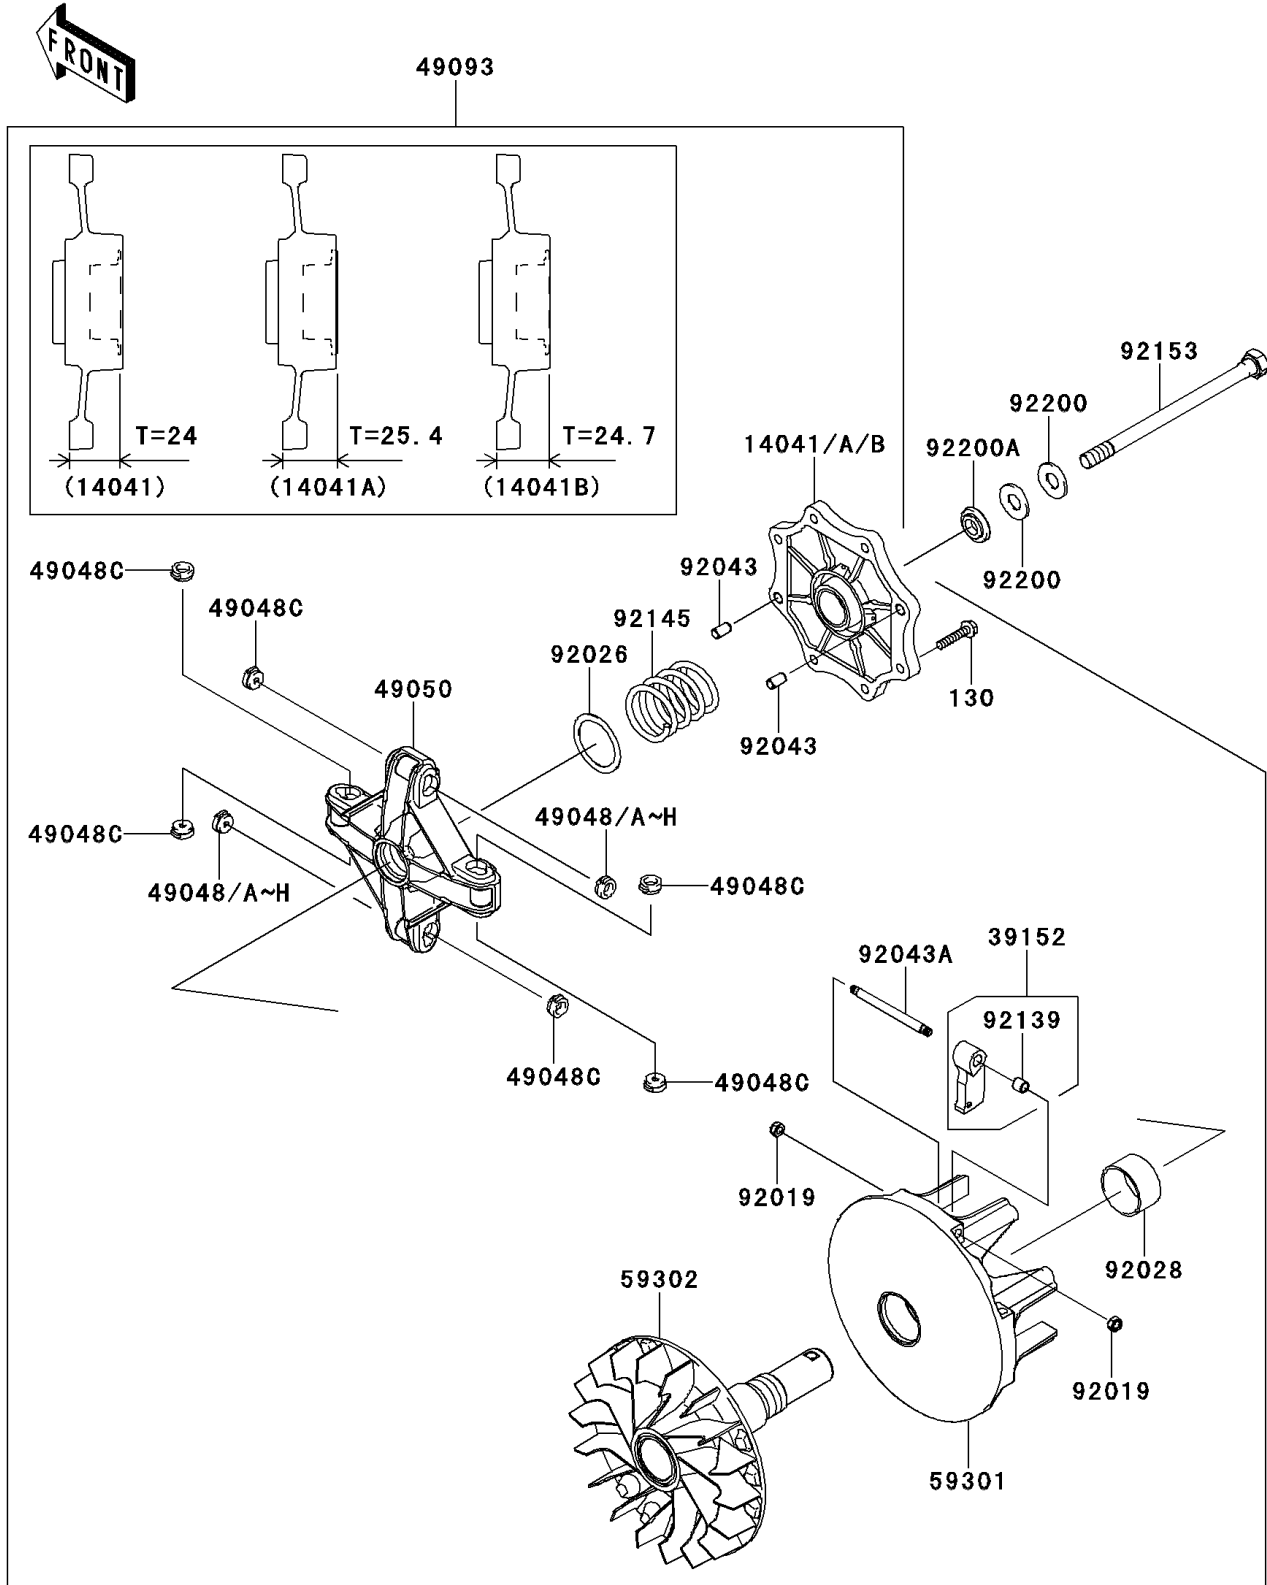

2012 TERYX® 750 FI 4x4 SPORT PARTS DIAGRAM

Drive Converter(-VF750DE082164)

E1391

2012 TERYX® 750 FI 4x4 SPORT PARTS LIST

Drive Converter(-VF750DE082164)

| ITEM NAME | PART NUMBER | QUANTITY |
|------------------------------------|-------------|----------|
| COVER-COMP,RED (Ref # 14041) | 14041-0035 | AR |
| COVER-COMP,BLUE (Ref # 14041A) | 14041-0036 | AR |
| COVER-COMP,STD (Ref # 14041B) | 14041-0037 | AR |
| WEIGHT-RAMP (Ref # 39152) | 39152-0026 | 4 |
| SHOE,T=7.2 (Ref # 49048) | 49048-1087 | AR |
| SHOE,T=7.3 (Ref # 49048A) | 49048-1088 | AR |
| SHOE,T=7.4 (Ref # 49048B) | 49048-1089 | AR |
| SHOE,T=7.5 (Ref # 49048C) | 49048-1090 | 8 |
| SHOE,T=7.6 (Ref # 49048D) | 49048-1091 | AR |
| SHOE,T=7.7 (Ref # 49048E) | 49048-1092 | AR |
| SHOE,T=7.8 (Ref # 49048F) | 49048-1093 | AR |
| SHOE,T=7.9 (Ref # 49048G) | 49048-1094 | AR |
| SHOE,T=8.0 (Ref # 49048H) | 49048-1095 | AR |
| SPIDER (Ref # 49050) | 49050-0016 | 1 |
| CONVERTER-ASSY-DRIVE (Ref # 49093) | 49093-0029 | 1 |
| SHEAVE-MOVABLE (Ref # 59301) | 59301-0007 | 1 |
| SHEAVE-COMP (Ref # 59302) | 59302-0021 | 1 |
| NUT,LOCK,6MM (Ref # 92019) | 92019-008 | 8 |
| SPACER,39X49.5X1.0 (Ref # 92026) | 92026-1603 | 1 |
| BUSHING (Ref # 92028) | 92028-1975 | 1 |
| PIN,6.2X8X14 (Ref # 92043) | 92043-1263 | 2 |
| PIN (Ref # 92043A) | 92043-1688 | 4 |
| BUSHING (Ref # 92139) | 92139-0215 | 4 |
| SPRING (Ref # 92145) | 92145-1465 | 1 |
| BOLT,12X180 (Ref # 92153) | 92153-1726 | 1 |
| WASHER,SPRING (Ref # 92200) | 92200-1504 | 2 |
| BOLT-FLANGED,6X30 (Ref # 130) | 130CA0630 | 8 |
| WASHER (Ref # 92200A) | 92200-1634 | 1 |