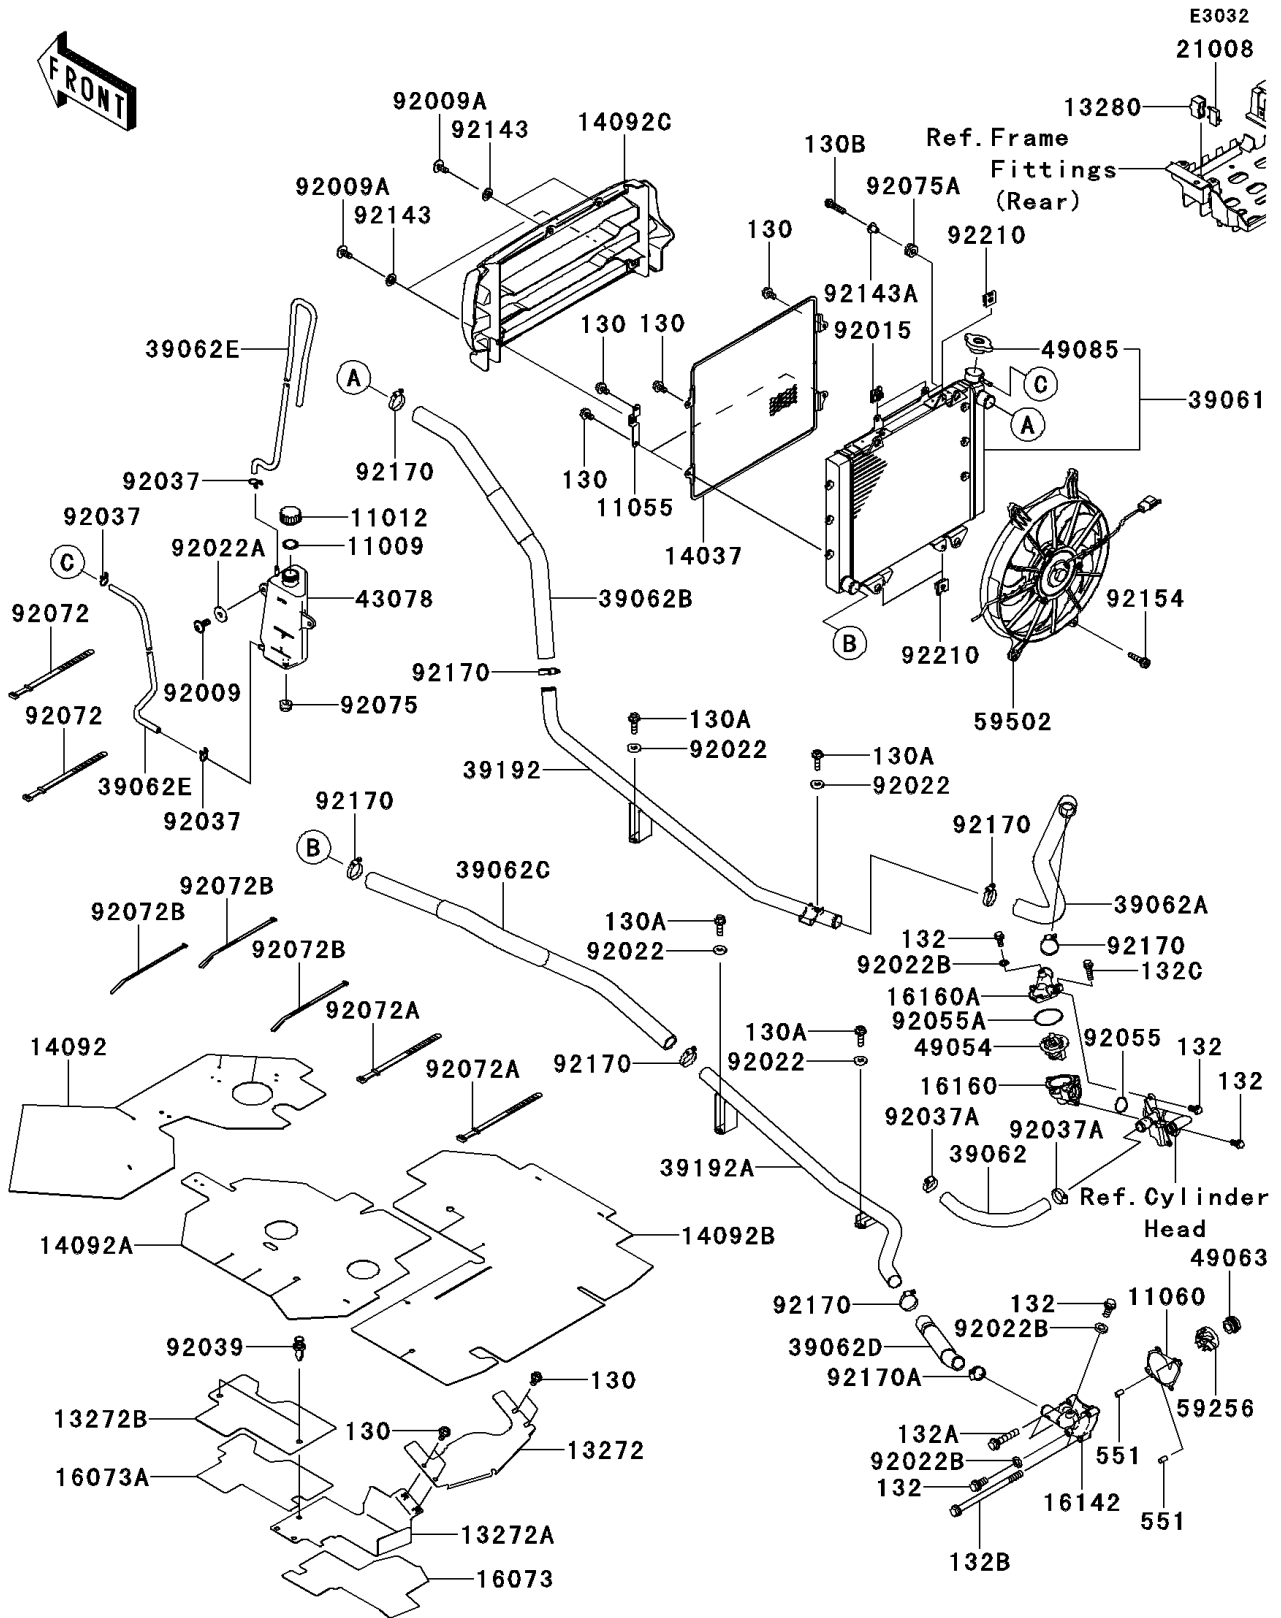

2012 TERYX® 750 FI 4x4 SPORT PARTS DIAGRAM

Radiator

2012 TERYX® 750 FI 4x4 SPORT PARTS LIST

Radiator

| ITEM NAME | PART NUMBER | QUANTITY |
|--------------------------------------------|---------------|----------|
| GASKET,RESERVOIR TANK CAP (Ref # 11009) | 11009-1145 | 1 |
| CAP (Ref # 11012) | 11012-1084 | 1 |
| BRACKET,RAD. COVER (Ref # 11055) | 11055-1953 | 2 |
| GASKET,WATER PUMP (Ref # 11060) | 11060-1964 | 1 |
| PLATE (Ref # 13272) | 13272-0729 | 1 |
| PLATE (Ref # 13272A) | 13272-0738 | 1 |
| PLATE (Ref # 13272B) | 13272-0739 | 1 |
| HOLDER,BREAKER (Ref # 13280) | 13280-0082 | 1 |
| SCREEN (Ref # 14037) | 14037-0104 | 1 |
| COVER (Ref # 14092) | 14092-0083 | 1 |
| COVER (Ref # 14092A) | 14092-0084 | 1 |
| COVER (Ref # 14092B) | 14092-0085 | 1 |
| COVER,RADIATOR,F.BLACK (Ref # 14092C) | 14092-0086-6Z | 1 |
| INSULATOR (Ref # 16073) | 16073-0110 | 1 |
| INSULATOR (Ref # 16073A) | 16073-0111 | 1 |
| COVER-PUMP,WATER (Ref # 16142) | 16142-0002 | 1 |
| BODY,THERMOSTAT,LWR (Ref # 16160) | 16160-0189 | 1 |
| BODY,THERMOSTAT,UPP (Ref # 16160A) | 16160-0225 | 1 |
| BREAKER,RAD. FAN,12A (Ref # 21008) | 21008-0008 | 1 |
| RADIATOR-ASSY (Ref # 39061) | 39061-0180 | 1 |
| HOSE-COOLING,FR HEAD-THERMO (Ref # 39062) | 39062-0316 | 1 |
| HOSE-COOLING,THERMO-RH PIPE (Ref # 39062A) | 39062-0317 | 1 |
| HOSE-COOLING,RH PIPE-RAD. (Ref # 39062B) | 39062-0318 | 1 |
| HOSE-COOLING,RAD.-LH PIPE (Ref # 39062C) | 39062-0319 | 1 |
| HOSE-COOLING,RAD.-W/P (Ref # 39062D) | 39062-0320 | 1 |
| HOSE-COOLING,5.5X10.5X400 (Ref # 39062E) | 39062-0324 | 2 |
| PIPE-WATER,RH (Ref # 39192) | 39192-0121 | 1 |
| PIPE-WATER,LH (Ref # 39192A) | 39192-0122 | 1 |
| RESERVOIR (Ref # 43078) | 43078-0041 | 1 |