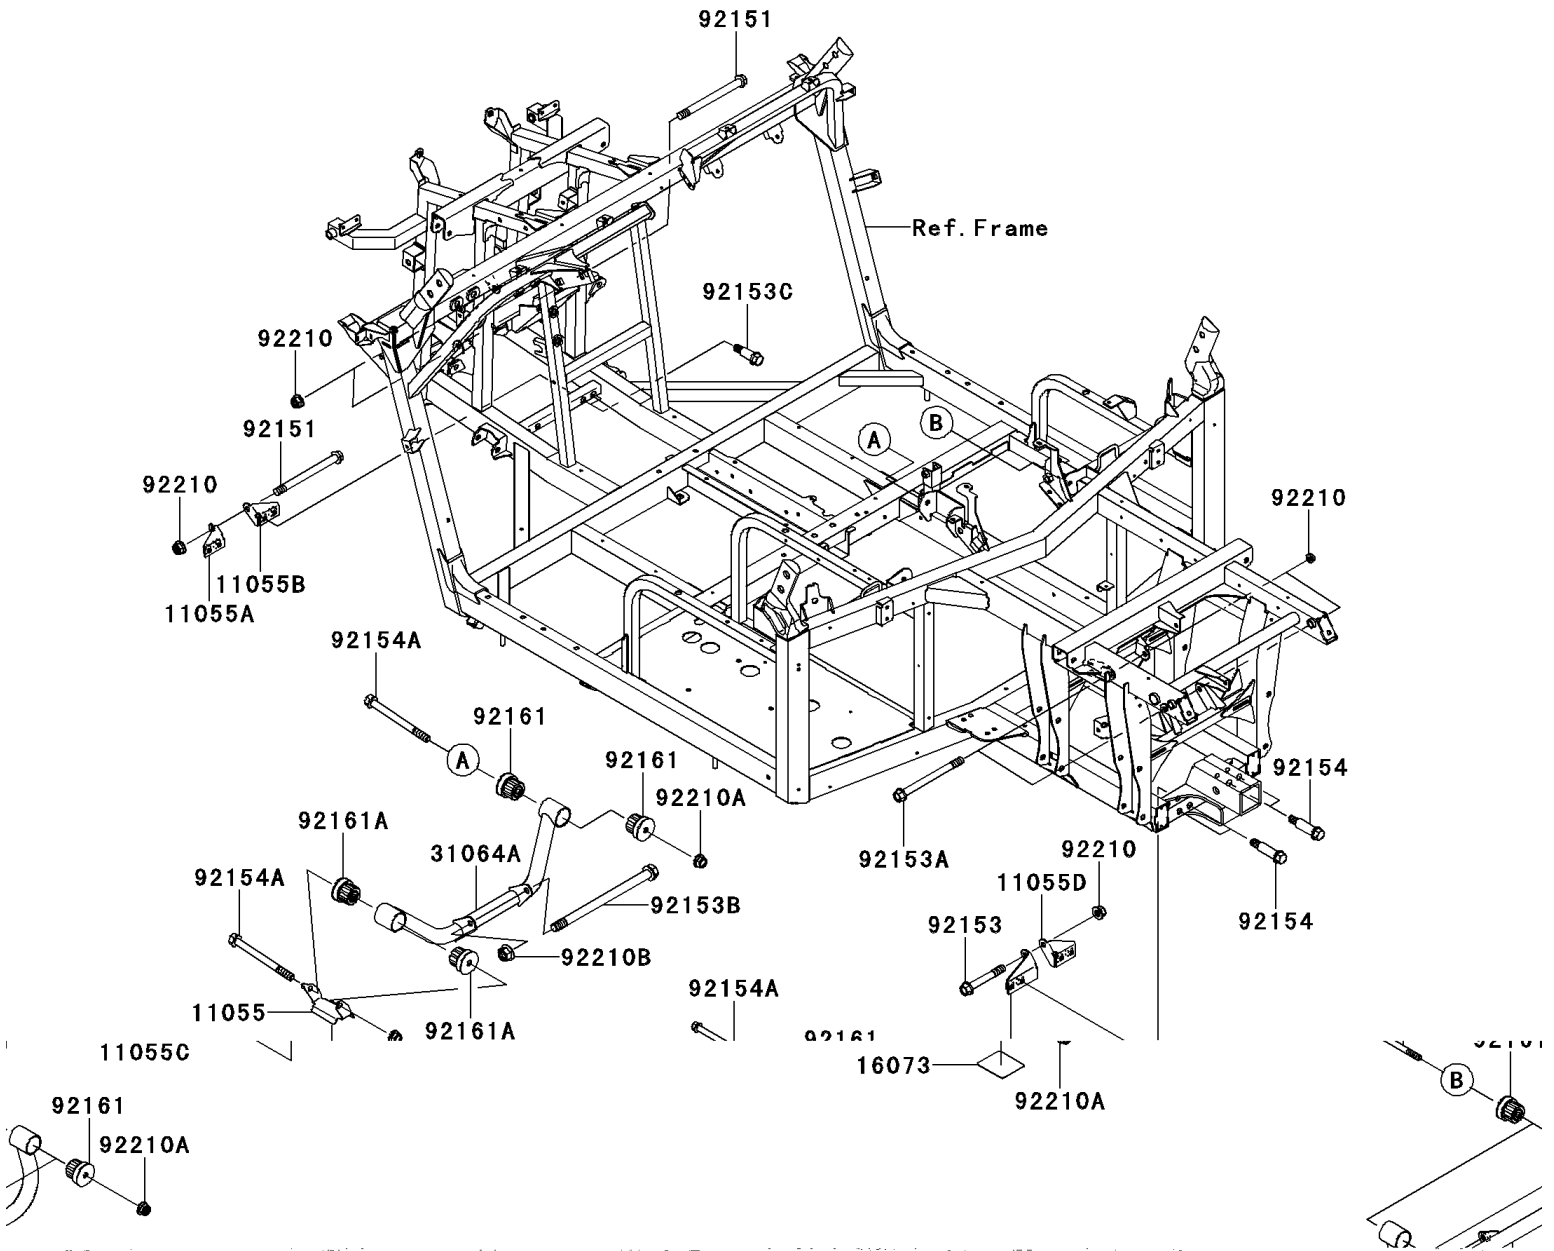

2012 TERYX® 750 FI 4x4 SPORT PARTS DIAGRAM

Engine Mount

F2122

2012 TERYX® 750 FI 4x4 SPORT PARTS LIST

Engine Mount

ITEM NAME	PART NUMBER	QUANTITY
BRACKET (Ref # 11055)	11055-1127	1
BRACKET,FRONT DIFF,LH (Ref # 11055A)	11055-1306	1
BRACKET,FRONT DIFF,RH (Ref # 11055B)	11055-1307	1
BRACKET,REAR DIFF,LH (Ref # 11055C)	11055-1308	1
BRACKET,REAR DIFF,RH (Ref # 11055D)	11055-1309	1
INSULATOR (Ref # 16073)	16073-0061	1
PIPE-COMP,RR (Ref # 31064)	31064-0158	1
PIPE-COMP,FR (Ref # 31064A)	31064-0159	1
BOLT,FLANGED,10X120 (Ref # 92151)	92151-1914	3
BOLT,FLANGED,10X70 (Ref # 92153)	92153-0871	1
BOLT,FLANGED,10X120 (Ref # 92153A)	92153-0872	2
BOLT,FLANGED,12X190 (Ref # 92153B)	92153-1272	2
BOLT,FLANGED,10X38 (Ref # 92153C)	92153-1742	4
BOLT,FLANGED,10X51.1 (Ref # 92154)	92154-0195	4
BOLT,FLANGED,10X105 (Ref # 92154A)	92154-0227	4
DAMPER (Ref # 92161)	92161-0423	6
DAMPER (Ref # 92161A)	92161-0571	2
NUT,LOCK,FLANGED,10MM (Ref # 92210)	92210-1081	6
NUT,LOCK,FLANGED,10MM (Ref # 92210A)	92210-1139	4
NUT,LOCK,FLANGED,12MM (Ref # 92210B)	92210-1150	1