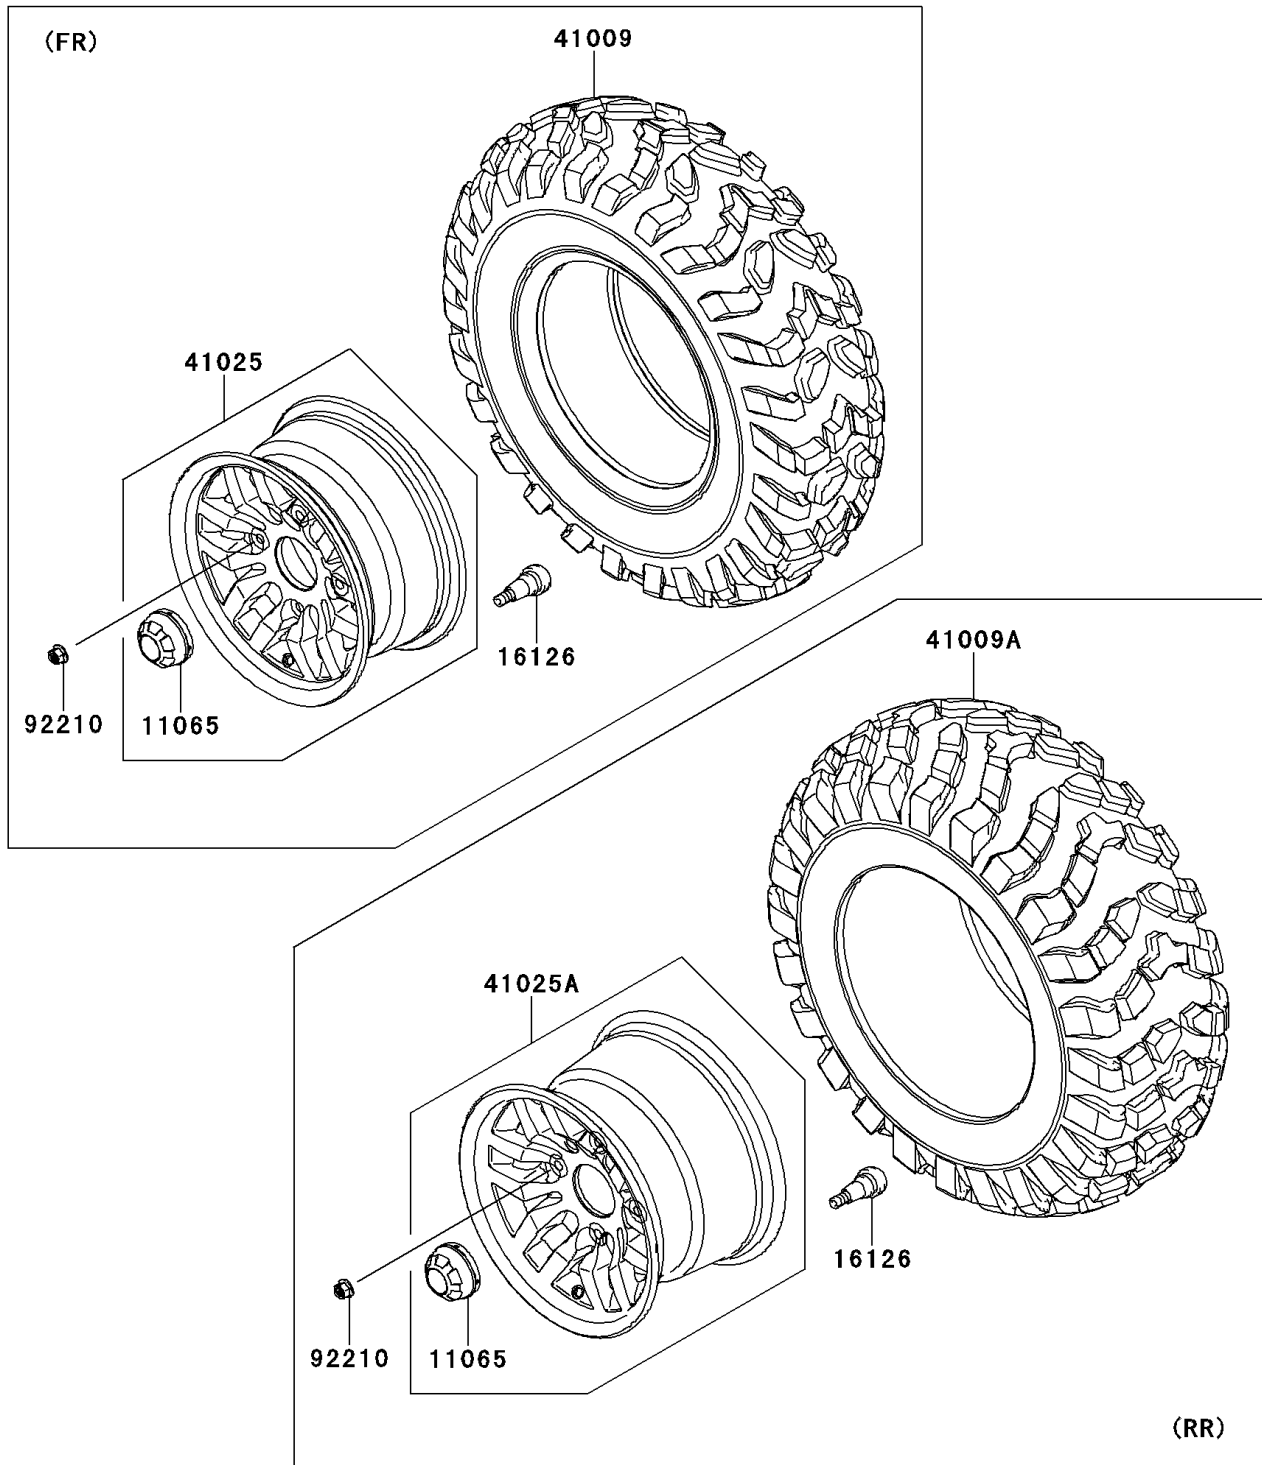

# 2012 TERYX<sup>®</sup> 750 FI 4x4 SPORT PARTS DIAGRAM

Wheels/Tires

F2210

## 2012 TERYX® 750 FI 4x4 SPORT PARTS LIST

### Wheels/Tires

ITEM NAME	PART NUMBER	QUANTITY
CAP,WHEEL (Ref # 11065)	11065-0321	4
VALVE (Ref # 16126)	16126-4001	4
TIRE,FR,26X8.00-12,M989 (Ref # 41009)	41009-0143	2
TIRE,RR,26X10.00-12,M990 (Ref # 41009A)	41009-0144	2
RIM,FR,12X6.0AT,WHL BLK+CAP (Ref # 41025)	41025-0138-31G	2
RIM,RR,12X8.0AT,WHL BLK+CAP (Ref # 41025A)	41025-0139-31G	2
NUT,12MM (Ref # 92210)	92210-0603	16