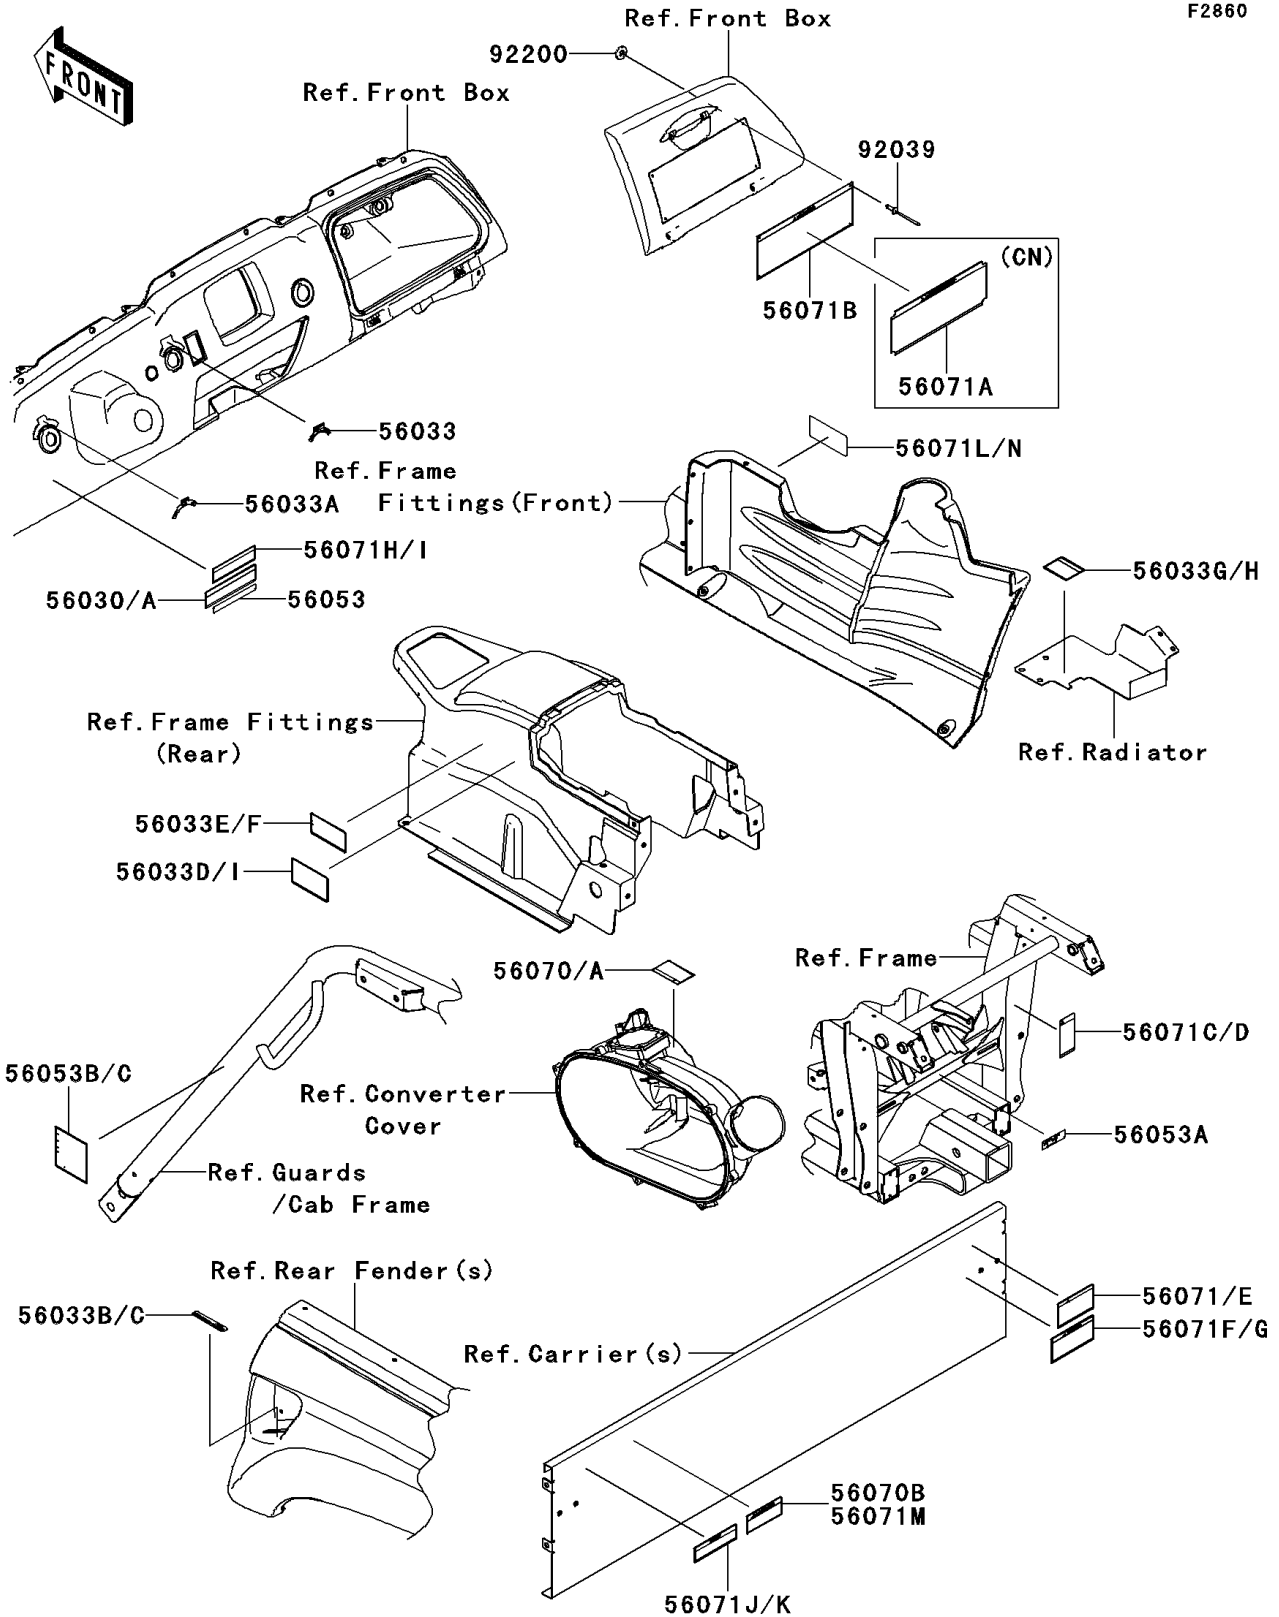

2012 TERYX® 750 FI 4x4 SPORT PARTS DIAGRAM

Labels

F2860

2012 TERYX® 750 FI 4x4 SPORT PARTS LIST

Labels

ITEM NAME	PART NUMBER	QUANTITY
LABEL,PARKING LEVER (Ref # 56030)	56030-0213	1
LABEL-MANUAL,MAIN SWITCH (Ref # 56033)	56033-0190	1
LABEL-MANUAL,HEAD LAMP SWITCH (Ref # 56033A)	56033-0228	1
LABEL-MANUAL,CARRIER LEVER,LH (Ref # 56033B)	56033-0290	1
LABEL-MANUAL,CARRIER LEVER,RH (Ref # 56033C)	56033-0291	1
LABEL-MANUAL,AIR CLEANER (Ref # 56033E)	56033-0347	1
LABEL-MANUAL,OIL MAINTENANCE (Ref # 56033G)	56033-0372	1
LABEL-MANUAL,DRIVE BELT (Ref # 56033I)	56033-0739	1
LABEL-SPECIFICATION (Ref # 56053)	56053-0278	1
LABEL,TRAILER HITCH (Ref # 56053A)	56053-0348	1
LABEL-SPECIFICATION,TIRE INFO (Ref # 56053C)	56053-0555	1
LABEL-WARNING,CVT COVER (Ref # 56070)	56070-1269	1
LABEL-WARNING,BED RAISED (Ref # 56070B)	56070-7515	1
LABEL-WARNING (Ref # 56071)	56071-0048	1
LABEL-WARNING,SERIOUS INJURY (Ref # 56071B)	56071-0068	1
LABEL-WARNING,TRAILER HITCH (Ref # 56071C)	56071-0099	1
LABEL-WARNING,CARGO BED (Ref # 56071F)	56071-0113	1
LABEL-WARNING,SHIFT CAUTION (Ref # 56071H)	56071-0128	1
LABEL-WARNING,CARGO BED NOTICE (Ref # 56071J)	56071-0146	1
LABEL-WARNING,GASOLINE (Ref # 56071L)	56071-7501	1
RIVET,3.2X8 (Ref # 92039)	92039-3763	4
WASHER,3.5X8X1 (Ref # 92200)	92200-1251	4
LABEL,PARKING BRAKE,FRN (Ref # 56030A)	56030-0330	1
LABEL-MANUAL,CVT,FRN (Ref # 56033D)	56033-0305	1
LABEL-MANUAL,AIR CLEANER,FRN (Ref # 56033F)	56033-0348	1
LABEL-MANUAL,OIL MAINTENANCE,FRN (Ref # 56033H)	56033-0373	1
LABEL-SPECIFICATION,TIRE INFO,FRN (Ref # 56053B)	56053-0516	1
LABEL-WARNING,CVT COVER,FRN (Ref # 56070A)	56070-1271	1
LABEL-WARNING,GENERAL,FRN (Ref # 56071A)	56071-0053	1