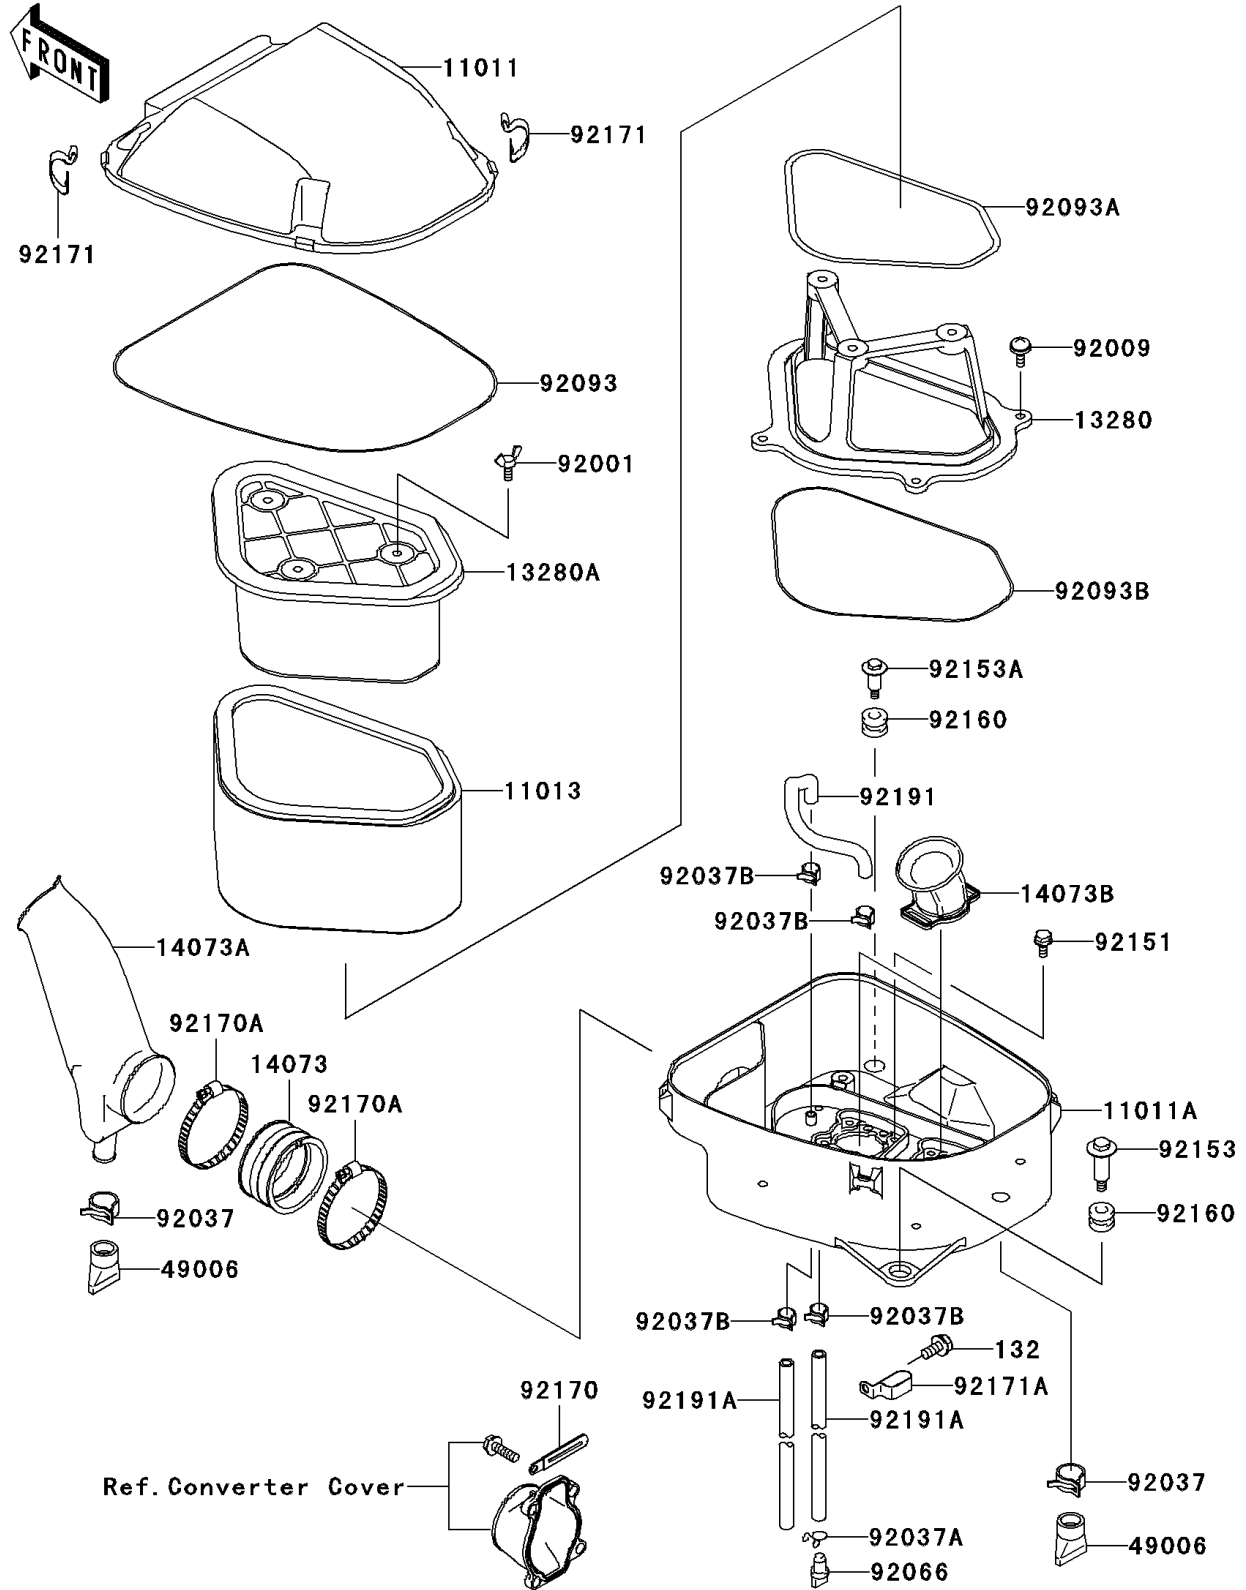

2007 Brute Force 650 4x4 PARTS DIAGRAM

Air Cleaner

E1130

2007 Brute Force 650 4x4 PARTS LIST

Air Cleaner

ITEM NAME	PART NUMBER	QUANTITY
BOLT-FLANGED-SMALL,6X12 (Ref # 132)	132BD0612	1
CASE-AIR FILTER,UPP (Ref # 11011)	11011-0046	1
CASE-AIR FILTER,LWR (Ref # 11011A)	11011-0047	1
ELEMENT-AIR FILTER (Ref # 11013)	11013-0001	1
HOLDER (Ref # 13280)	13280-0111	1
HOLDER (Ref # 13280A)	13280-1272	1
DUCT,JOINT (Ref # 14073)	14073-1775	1
DUCT,INTAKE (Ref # 14073A)	14073-1778	1
DUCT,AIR FANNEL (Ref # 14073B)	14073-1830	2
BOOT (Ref # 49006)	49006-1292	2
BOLT,WING,6X15 (Ref # 92001)	92001-1703	3
SCREW,6X16 (Ref # 92009)	92009-1621	4
CLAMP,HOSE CLIP (Ref # 92037)	92037-1460	2
CLAMP,TUBE (Ref # 92037A)	92037-147	1
CLAMP,TUBE (Ref # 92037B)	92037-1505	4
PLUG,DRAIN (Ref # 92066)	92066-1211	1
SEAL,AIR FILTER CASE (Ref # 92093)	92093-1522	1
SEAL,HOLDER-HOLDER (Ref # 92093A)	92093-1569	1
SEAL (Ref # 92093B)	92093-1570	1
BOLT,FLANGED,5X12 (Ref # 92151)	92151-1305	8
BOLT,AIR FILTER,LH (Ref # 92153)	92153-1051	1
BOLT,FLANGED,6X28.7 (Ref # 92153A)	92153-1052	1
DAMPER (Ref # 92160)	92160-1594	2
CLAMP (Ref # 92170)	92170-1514	1
CLAMP (Ref # 92170A)	92170-1764	2
CLAMP,AIR FILTER CASE (Ref # 92171)	92171-1394	4
CLAMP,AIR VENT (Ref # 92171A)	92171-1522	1
TUBE,7X11X210 (Ref # 92191)	92191-1494	1
TUBE,7X11X470 (Ref # 92191A)	92191-1531	2