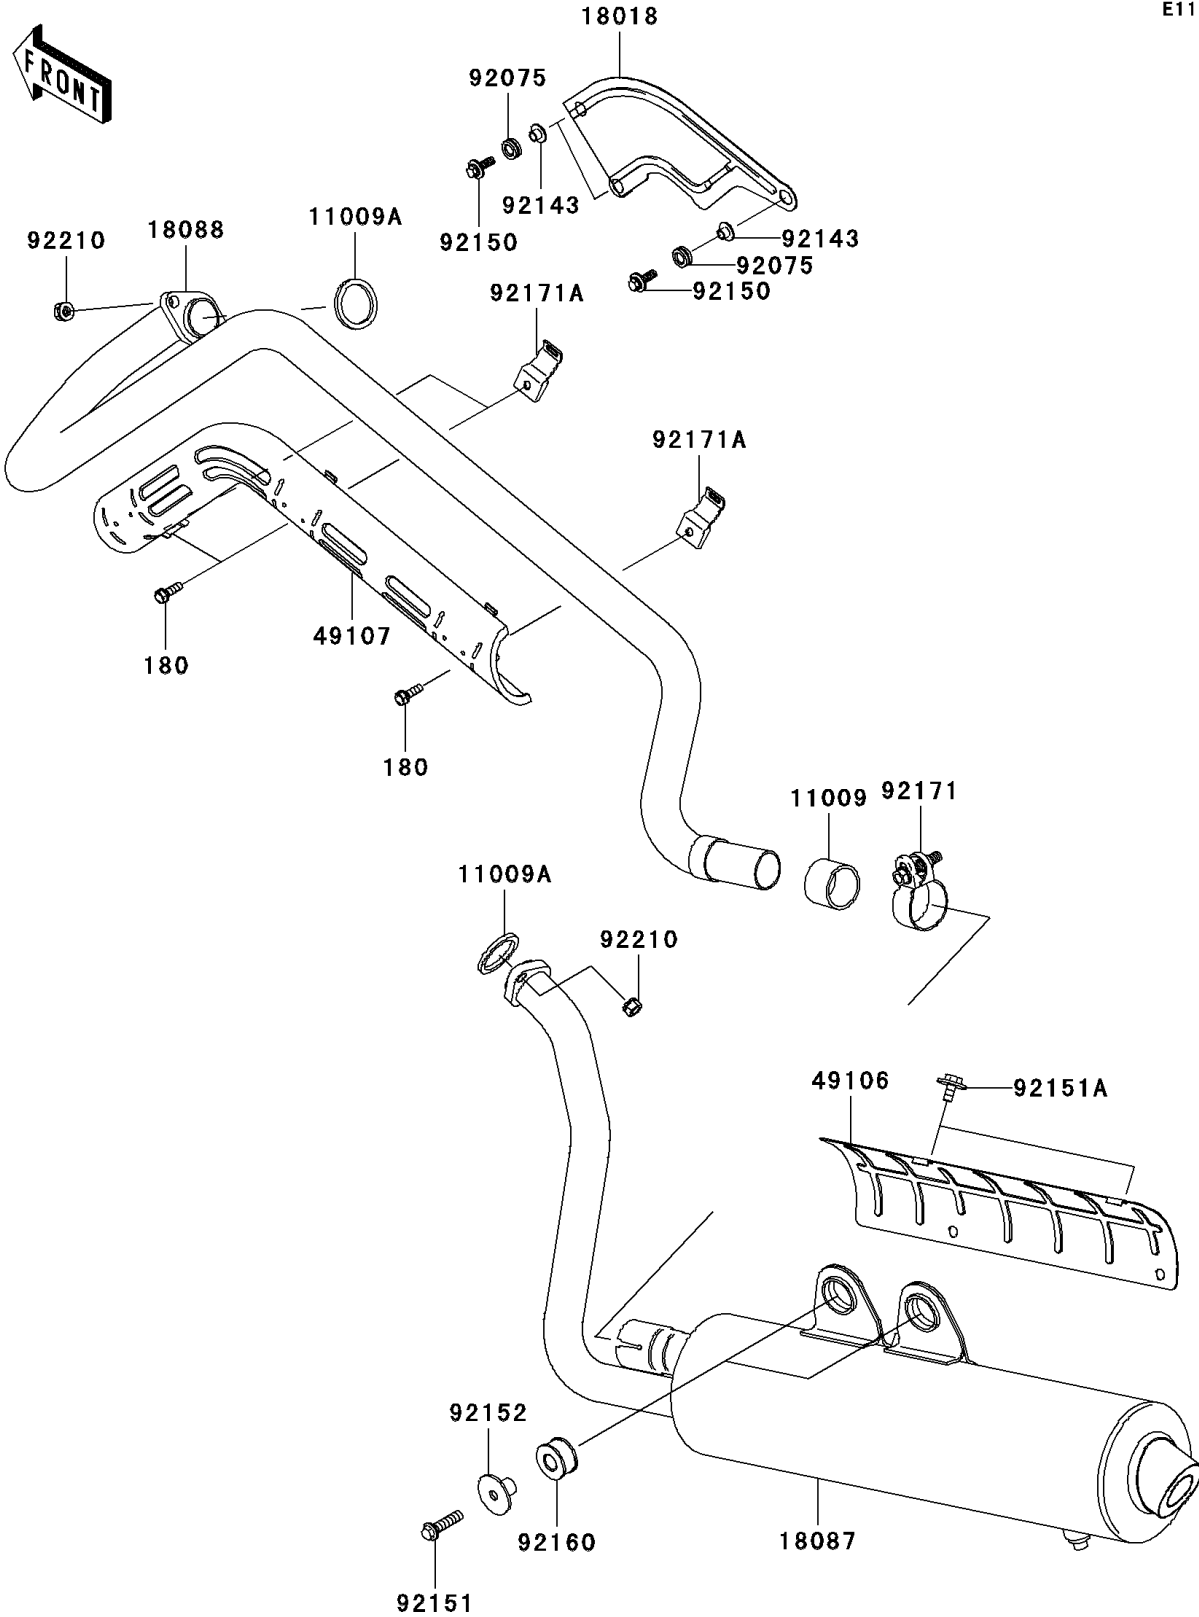

# 2007 Brute Force 650 4x4 PARTS DIAGRAM

Muffler(s)

E1140

## 2007 Brute Force 650 4x4 PARTS LIST

### Muffler(s)

ITEM NAME	PART NUMBER	QUANTITY
BOLT-UPSET-WS,6X20 (Ref # 180)	180BD0620	3
GASKET,MUFFLER CONNECTING (Ref # 11009)	11009-1865	1
GASKET,EXHAUST HOLDER (Ref # 11009A)	11009-1894	2
PLATE-HEAT GUARD (Ref # 18018)	18018-1134	1
MUFFLER (Ref # 18087)	18087-0077	1
PIPE-EXHAUST (Ref # 18088)	18088-1140	1
COVER-MUFFLER (Ref # 49106)	49106-1291	1
COVER-EXHAUST PIPE (Ref # 49107)	49107-1210	1
DAMPER (Ref # 92075)	92075-1947	3
COLLAR (Ref # 92143)	92143-1057	3
BOLT,FLANGED,6X20 (Ref # 92150)	92150-1633	3
BOLT,8X32 (Ref # 92151)	92151-1446	2
BOLT,UPSET-WP,6X12 (Ref # 92151A)	92151-1944	4
COLLAR,MUFFLER (Ref # 92152)	92152-1152	2
DAMPER,MUFFLER (Ref # 92160)	92160-1990	2
CLAMP (Ref # 92171)	92171-1330	1
CLAMP (Ref # 92171A)	92171-1357	3
NUT,8MM (Ref # 92210)	92210-1242	4