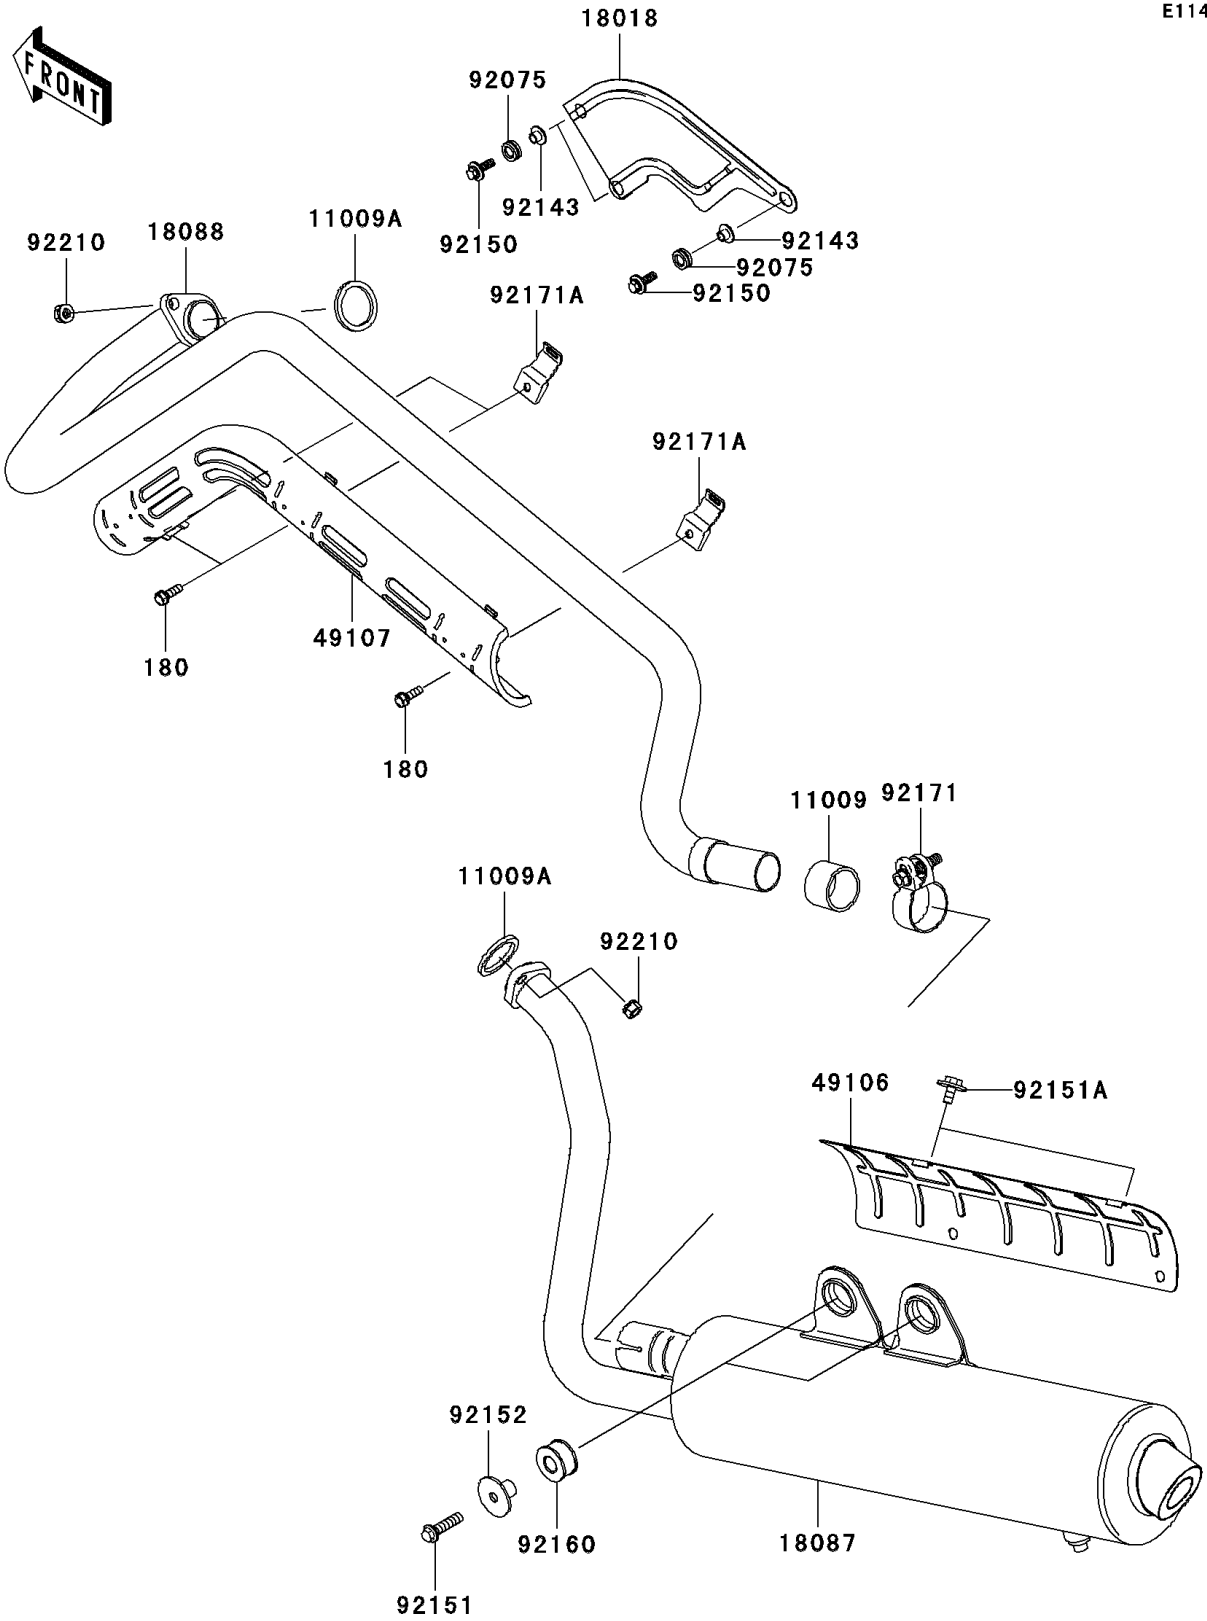

2007 Brute Force 650 4x4 PARTS DIAGRAM

Muffler(s)

E1140

2007 Brute Force 650 4x4 PARTS LIST

Muffler(s)

ITEM NAME	PART NUMBER	QUANTITY
BOLT-UPSET-WS,6X20 (Ref # 180)	180BD0620	3
GASKET,MUFFLER CONNECTING (Ref # 11009)	11009-1865	1
GASKET,EXHAUST HOLDER (Ref # 11009A)	11009-1894	2
PLATE-HEAT GUARD (Ref # 18018)	18018-1134	1
MUFFLER (Ref # 18087)	18087-0077	1
PIPE-EXHAUST (Ref # 18088)	18088-1140	1
COVER-MUFFLER (Ref # 49106)	49106-1291	1
COVER-EXHAUST PIPE (Ref # 49107)	49107-1210	1
DAMPER (Ref # 92075)	92075-1947	3
COLLAR (Ref # 92143)	92143-1057	3
BOLT,FLANGED,6X20 (Ref # 92150)	92150-1633	3
BOLT,8X32 (Ref # 92151)	92151-1446	2
BOLT,UPSET-WP,6X12 (Ref # 92151A)	92151-1944	4
COLLAR,MUFFLER (Ref # 92152)	92152-1152	2
DAMPER,MUFFLER (Ref # 92160)	92160-1990	2
CLAMP (Ref # 92171)	92171-1330	1
CLAMP (Ref # 92171A)	92171-1357	3
NUT,8MM (Ref # 92210)	92210-1242	4