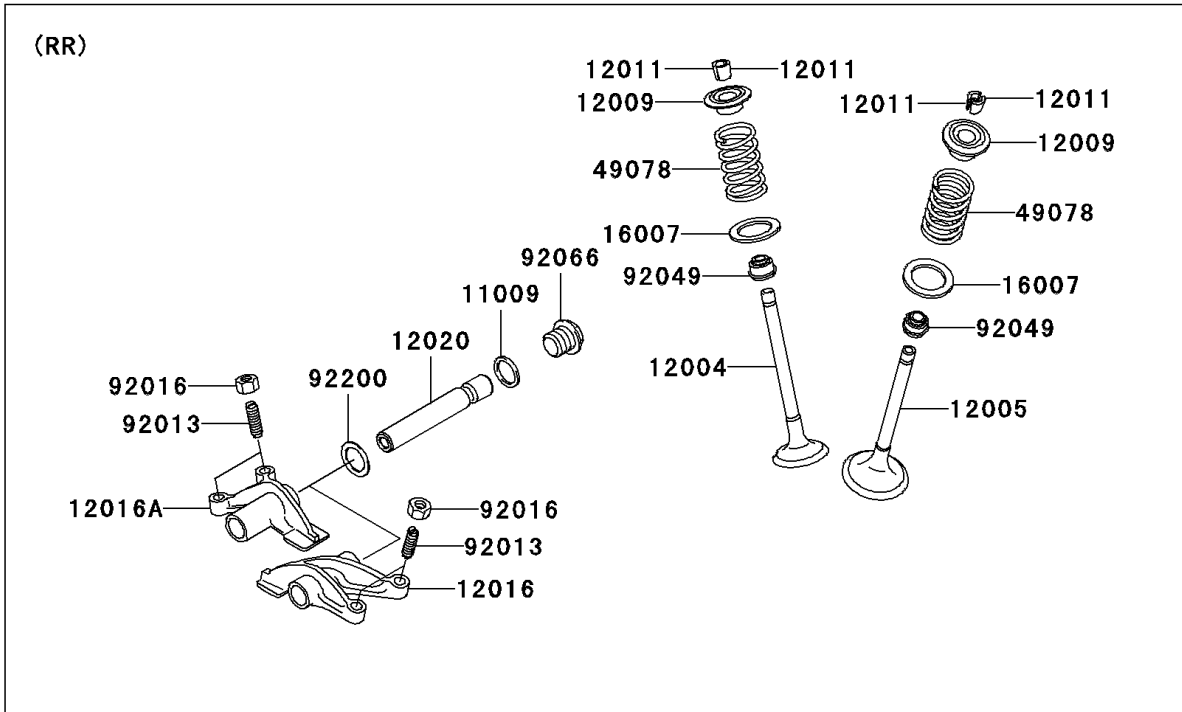

2007 Brute Force 650 4x4 PARTS DIAGRAM

Valve(s)

E1210

2007 Brute Force 650 4x4 PARTS LIST

Valve(s)

ITEM NAME	PART NUMBER	QUANTITY
GASKET,14X18X1.5 (Ref # 11009)	11009-1430	4
VALVE-INTAKE (Ref # 12004)	12004-0007	4
VALVE-EXHAUST (Ref # 12005)	12005-0047	4
RETAINER-VALVE SPRING (Ref # 12009)	12009-1056	8
COLLET (Ref # 12011)	12011-1051	16
ARM-ROCKER,EXHAUST (Ref # 12016)	12016-1128	2
ARM-ROCKER,INTAKE (Ref # 12016A)	12016-1129	2
SHAFT-ROCKER (Ref # 12020)	12020-0004	4
SEAT-SPRING,17.5X23.8X0.5 (Ref # 16007)	16007-1178	8
SPRING-ENGINE VALVE (Ref # 49078)	49078-0014	8
SCREW,6MM (Ref # 92013)	92013-009	8
NUT,6MM (Ref # 92016)	92016-061	8
SEAL-OIL,VSB58.558 (Ref # 92049)	92049-1218	8
PLUG,DRAIN (Ref # 92066)	92066-2196	4
WASHER,13X17X0.3 (Ref # 92200)	92200-1508	4