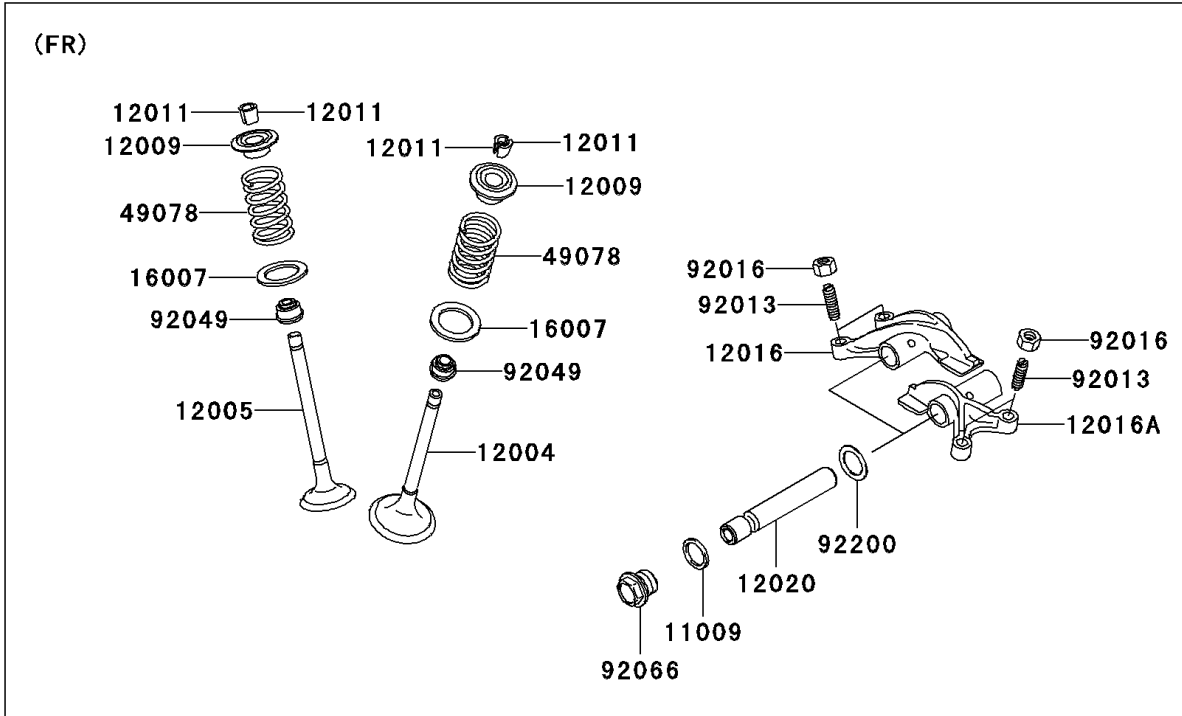

2007 Brute Force 650 4x4 PARTS DIAGRAM

Valve(s)

E1210

2007 Brute Force 650 4x4 PARTS LIST

Valve(s)

ITEM NAME	PART NUMBER	QUANTITY
GASKET,14X18X1.5 (Ref # 11009)	11009-1430	4
VALVE-INTAKE (Ref # 12004)	12004-0007	4
VALVE-EXHAUST (Ref # 12005)	12005-0047	4
RETAINER-VALVE SPRING (Ref # 12009)	12009-1056	8
COLLET (Ref # 12011)	12011-1051	16
ARM-ROCKER,EXHAUST (Ref # 12016)	12016-1128	2
ARM-ROCKER,INTAKE (Ref # 12016A)	12016-1129	2
SHAFT-ROCKER (Ref # 12020)	12020-0004	4
SEAT-SPRING,17.5X23.8X0.5 (Ref # 16007)	16007-1178	8
SPRING-ENGINE VALVE (Ref # 49078)	49078-0014	8
SCREW,6MM (Ref # 92013)	92013-009	8
NUT,6MM (Ref # 92016)	92016-061	8
SEAL-OIL,VSB58.558 (Ref # 92049)	92049-1218	8
PLUG,DRAIN (Ref # 92066)	92066-2196	4
WASHER,13X17X0.3 (Ref # 92200)	92200-1508	4