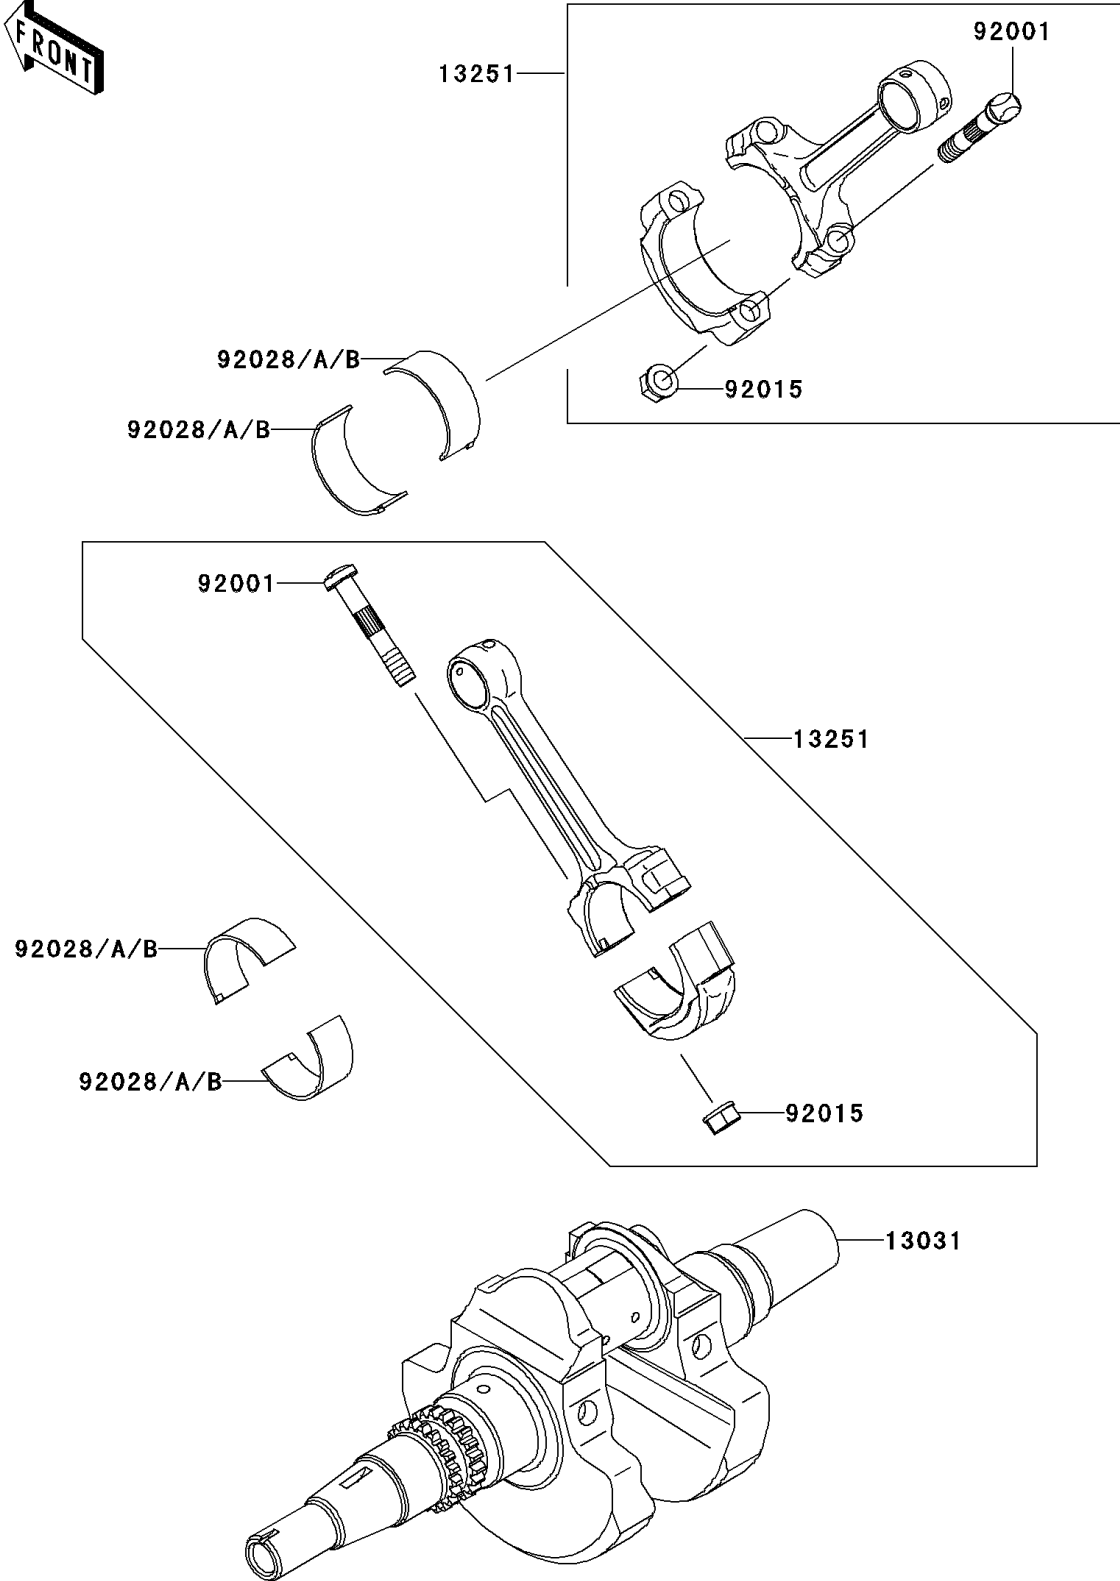

# 2007 Brute Force 650 4x4 PARTS DIAGRAM

Crankshaft

E1321

## 2007 Brute Force 650 4x4 PARTS LIST

### Crankshaft

ITEM NAME	PART NUMBER	QUANTITY
CRANKSHAFT-COMP (Ref # 13031)	13031-0078	1
ROD-ASSY-CONNECTING (Ref # 13251)	13251-1130	2
BOLT,CONNECTING ROD (Ref # 92001)	92001-1980	4
NUT,FLANGED,8MM (Ref # 92015)	92015-1311	4
BUSHING,CONNECTING ROD,GREEN (Ref # 92028)	92028-1961	AR
BUSHING,CONNECTING ROD,YELLOW (Ref # 92028A)	92028-1962	4
BUSHING,CONNECTING ROD,BROWN (Ref # 92028B)	92028-1963	AR