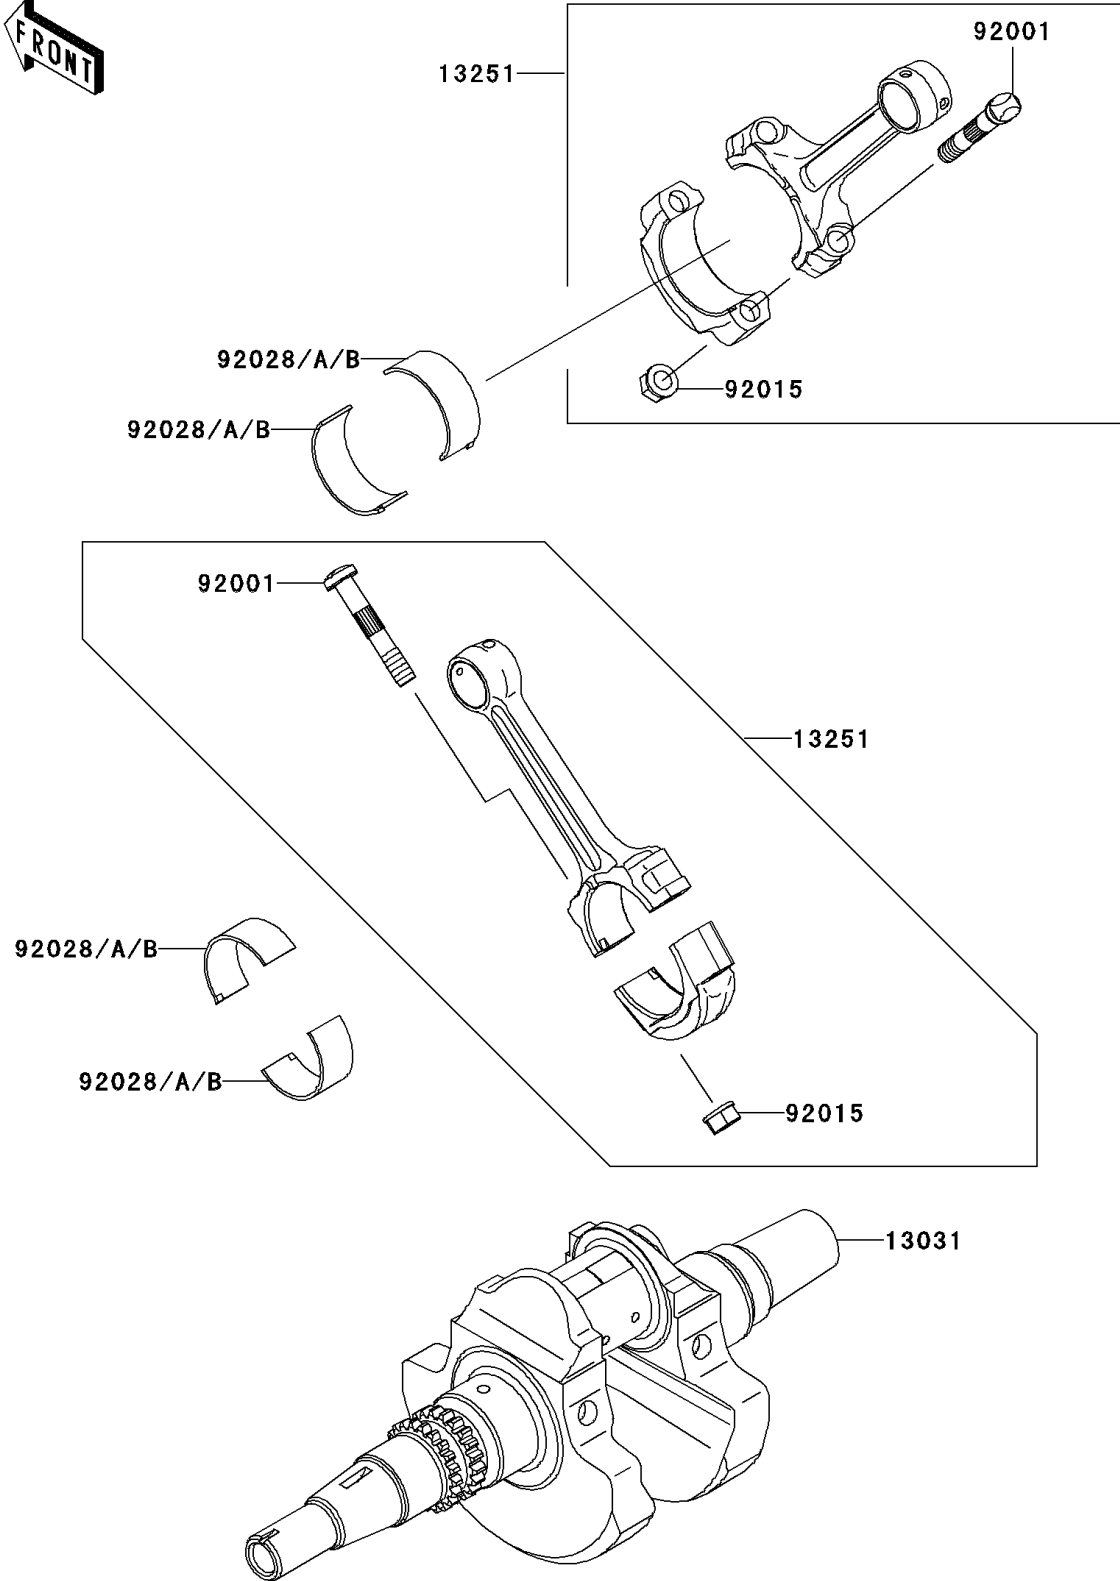

# 2008 Brute Force® 650 4x4 PARTS DIAGRAM

Crankshaft

E1321

## 2008 Brute Force® 650 4x4 PARTS LIST

### Crankshaft

ITEM NAME	PART NUMBER	QUANTITY
CRANKSHAFT-COMP (Ref # 13031)	13031-0078	1
ROD-ASSY-CONNECTING (Ref # 13251)	13251-1130	2
BOLT,CONNECTING ROD (Ref # 92001)	92001-1980	4
NUT,FLANGED,8MM (Ref # 92015)	92015-1311	4
BUSHING,CONNECTING ROD,GREEN (Ref # 92028)	92028-1961	AR
BUSHING,CONNECTING ROD,YELLOW (Ref # 92028A)	92028-1962	4
BUSHING,CONNECTING ROD,BROWN (Ref # 92028B)	92028-1963	AR