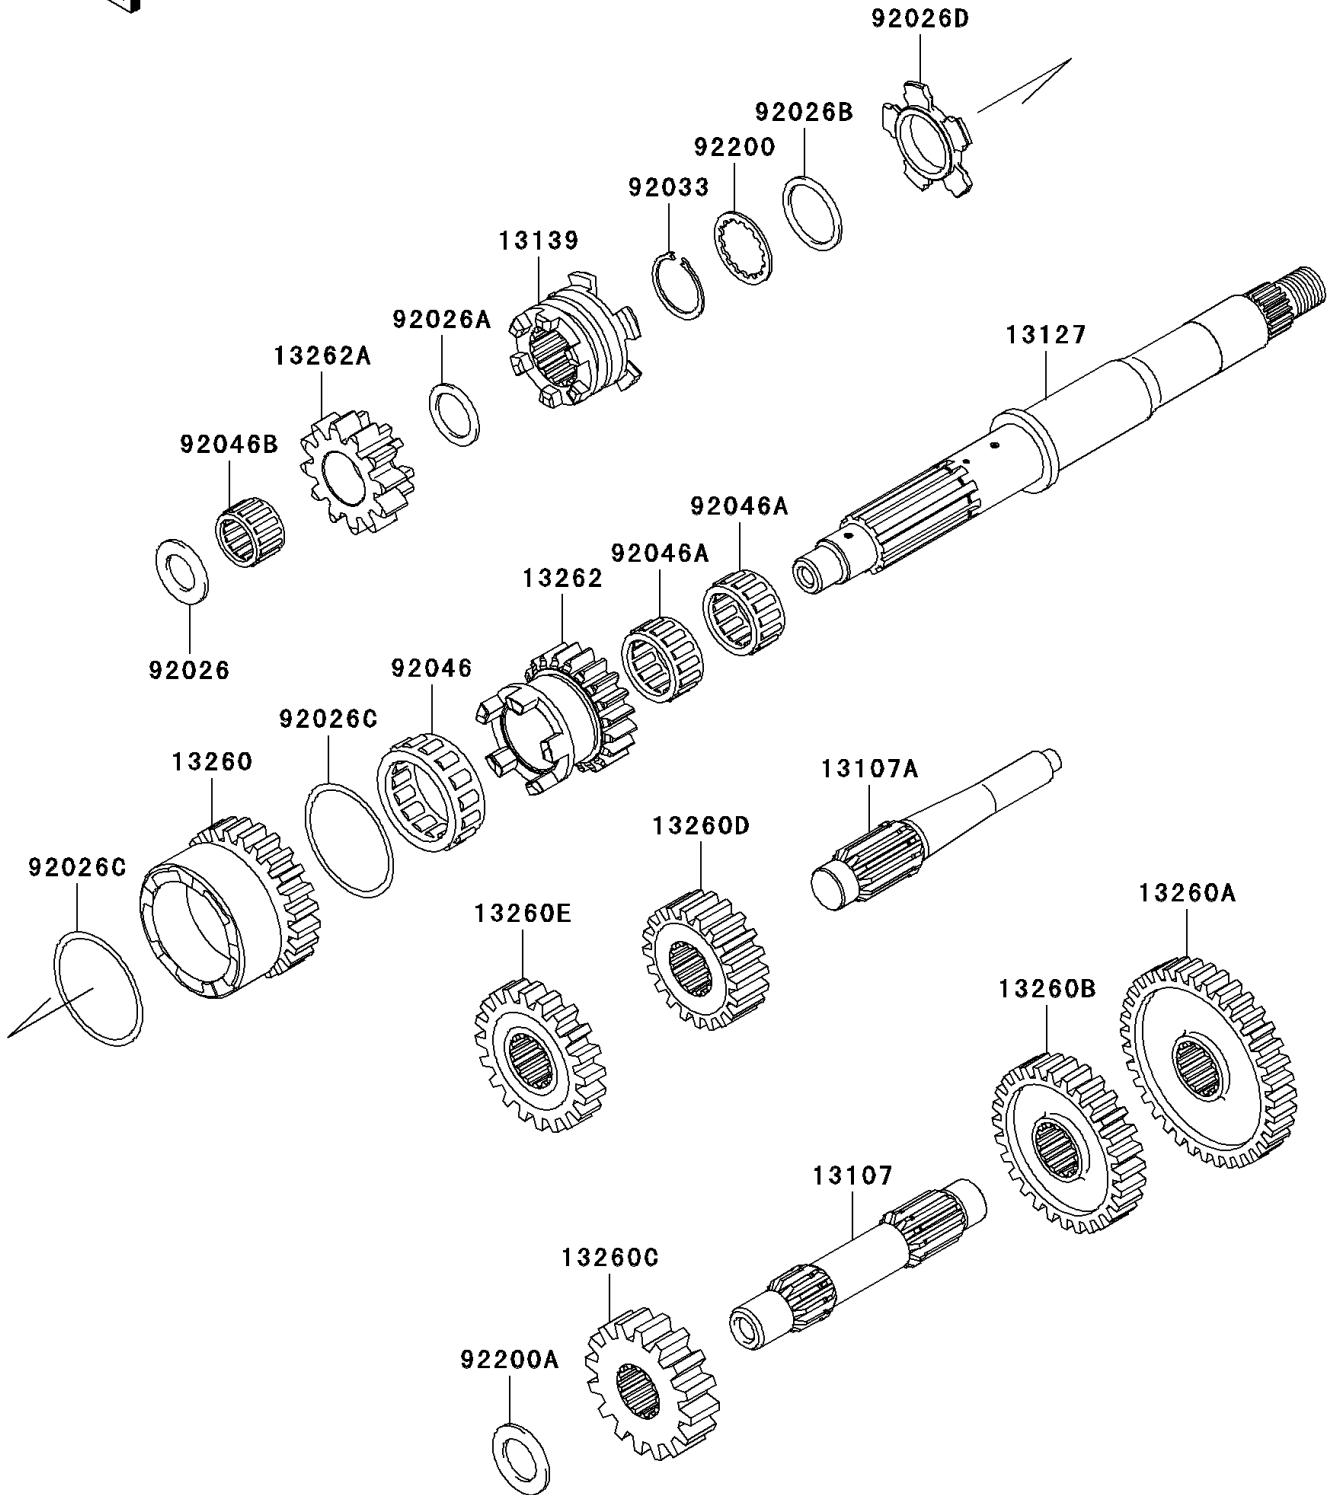

2007 Brute Force 650 4x4 PARTS DIAGRAM

Transmission

E1361

2007 Brute Force 650 4x4 PARTS LIST

Transmission

ITEM NAME	PART NUMBER	QUANTITY
SHAFT,COUNTER (Ref # 13107)	13107-0113	1
SHAFT,REVERSE,IDLE (Ref # 13107A)	13107-1437	1
SHAFT-TRANSMISSION INPUT (Ref # 13127)	13127-1282	1
SHIFTER (Ref # 13139)	13139-0003	1
GEAR,INPUT HIGH,26T (Ref # 13260)	13260-1867	1
GEAR,DRIVEN LOW,36T (Ref # 13260A)	13260-1869	1
GEAR,DRIVEN HIGH,30T (Ref # 13260B)	13260-1870	1
GEAR,OUTPUT DRIVE,18T (Ref # 13260C)	13260-1871	1
GEAR,OUTPUT REVERSE,16T (Ref # 13260D)	13260-1872	1
GEAR,DRIVEN REVERSE,16T (Ref # 13260E)	13260-1873	1
GEAR,INPUT LOW,20T (Ref # 13262)	13262-0234	1
GEAR,INPUT REVERSE,12T (Ref # 13262A)	13262-0235	1
SPACER,17.3X30X2.0 (Ref # 92026)	92026-1415	1
SPACER,21.2X29X1.6 (Ref # 92026A)	92026-1568	1
SPACER,28.2X34.5X1.6 (Ref # 92026B)	92026-1587	1
SPACER,48.2X54.3X1.0 (Ref # 92026C)	92026-1599	2
SPACER,HI&LOW (Ref # 92026D)	92026-1600	1
RING-SNAP,25.9X30.6X1.2 (Ref # 92033)	92033-1037	1
BEARING-NEEDLE,HIGH GEAR (Ref # 92046)	92046-1276	1
BEARING-NEEDLE,FWF-283317 (Ref # 92046A)	92046-1278	2
BEARING-NEEDLE,REVERSE GEAR (Ref # 92046B)	92046-1279	1
WASHER,28.5X34.0X1.5 (Ref # 92200)	92200-1240	1
WASHER,20.3X33X2.0 (Ref # 92200A)	92200-1351	1