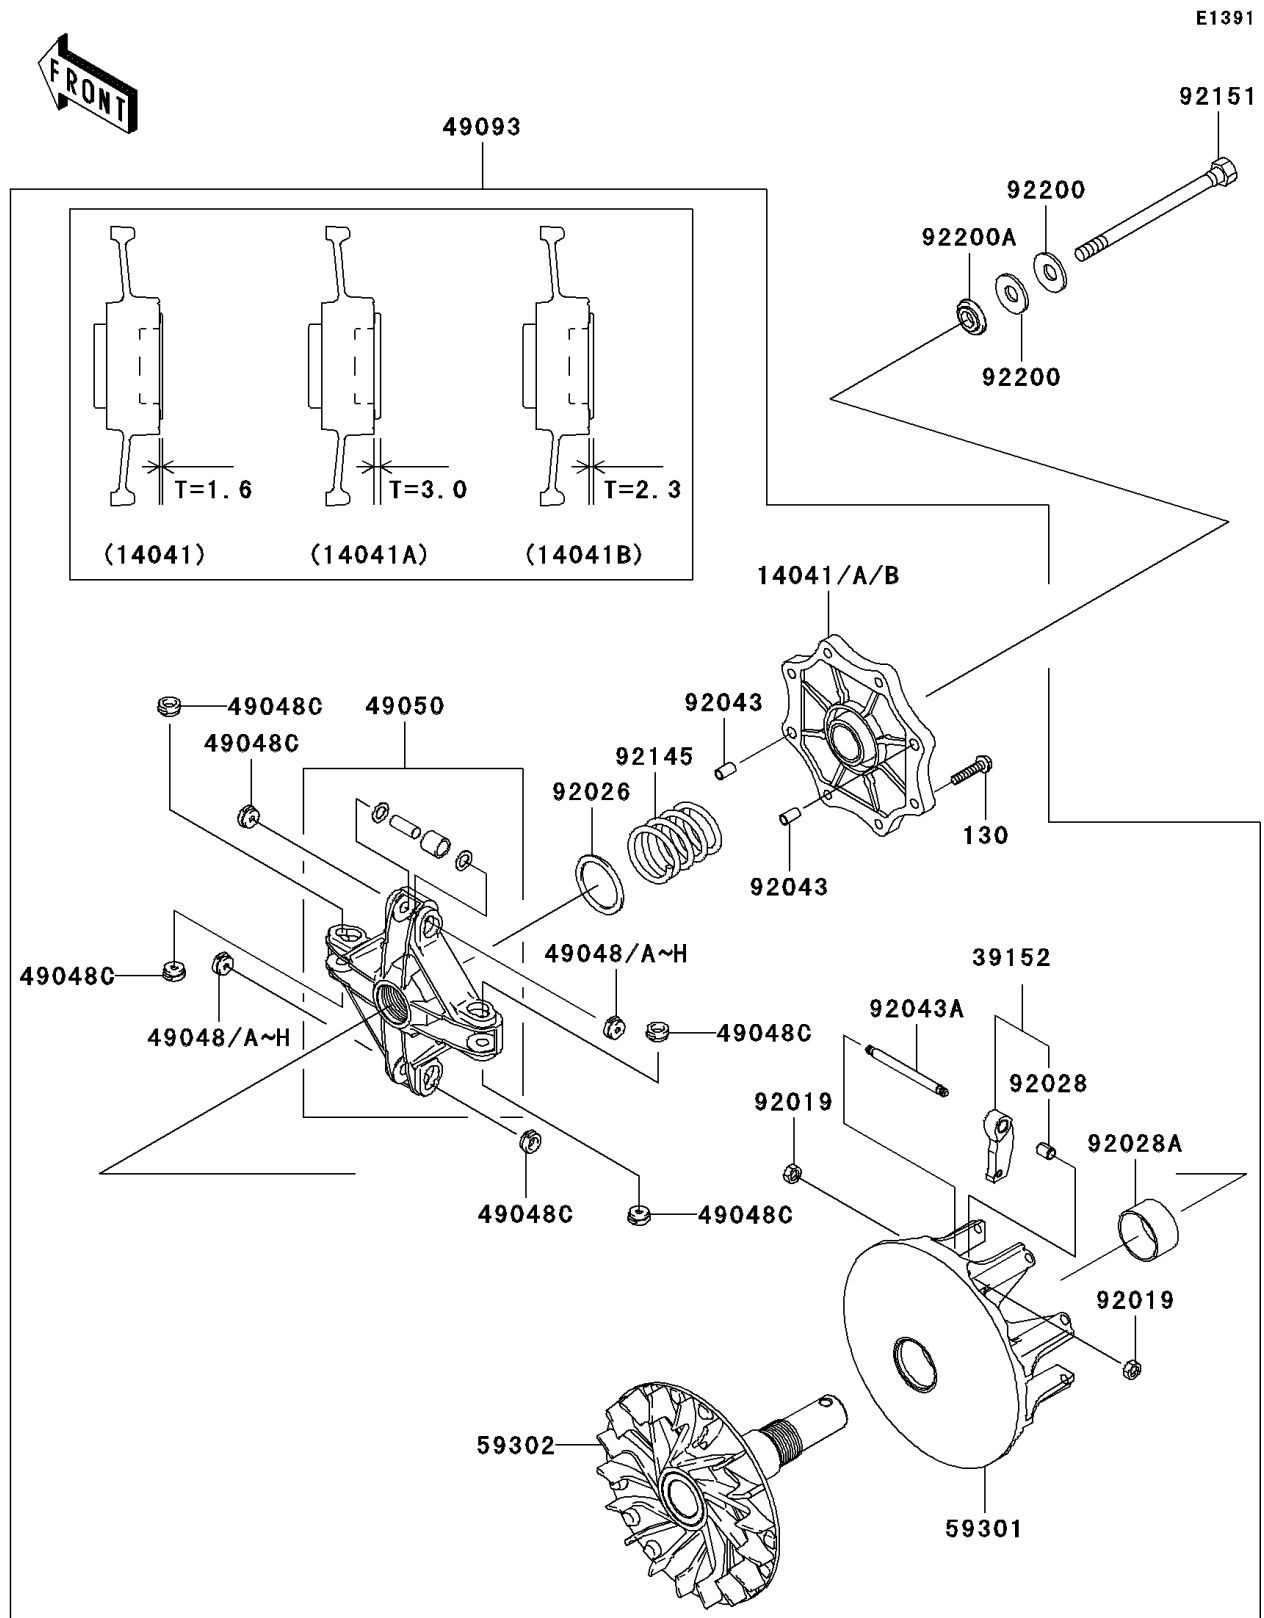

2008 Brute Force® 650 4x4 PARTS DIAGRAM

Drive Converter

E1391

2008 Brute Force® 650 4x4 PARTS LIST

Drive Converter

ITEM NAME	PART NUMBER	QUANTITY
BOLT-FLANGED,6X30 (Ref # 130)	130CA0630	8
COVER-COMP,RED (Ref # 14041)	14041-1159	AR
COVER-COMP,BLUE (Ref # 14041A)	14041-1160	AR
COVER-COMP,STD (Ref # 14041B)	14041-1161	AR
WEIGHT-RAMP (Ref # 39152)	39152-1081	4
SHOE,T=7.2 (Ref # 49048)	49048-1087	AR
SHOE,T=7.3 (Ref # 49048A)	49048-1088	AR
SHOE,T=7.4 (Ref # 49048B)	49048-1089	AR
SHOE,T=7.5 (Ref # 49048C)	49048-1090	8
SHOE,T=7.6 (Ref # 49048D)	49048-1091	AR
SHOE,T=7.7 (Ref # 49048E)	49048-1092	AR
SHOE,T=7.8 (Ref # 49048F)	49048-1093	AR
SHOE,T=7.9 (Ref # 49048G)	49048-1094	AR
SHOE,T=8.0 (Ref # 49048H)	49048-1095	AR
SPIDER (Ref # 49050)	49050-1081	1
CONVERTER-ASSY-DRIVE (Ref # 49093)	49093-0011	1
SHEAVE-MOVABLE (Ref # 59301)	59301-1070	1
SHEAVE-COMP (Ref # 59302)	59302-0003	1
NUT,LOCK,6MM (Ref # 92019)	92019-008	8
SPACER,39X49.5X1.0 (Ref # 92026)	92026-1603	1
BUSHING (Ref # 92028)	92028-1973	4
BUSHING (Ref # 92028A)	92028-1975	1
PIN,6.2X8X14 (Ref # 92043)	92043-1263	2
PIN (Ref # 92043A)	92043-1688	4
SPRING (Ref # 92145)	92145-0021	1
BOLT,12X165 (Ref # 92151)	92151-1393	1
WASHER,SPRING (Ref # 92200)	92200-1504	2
WASHER (Ref # 92200A)	92200-1634	1