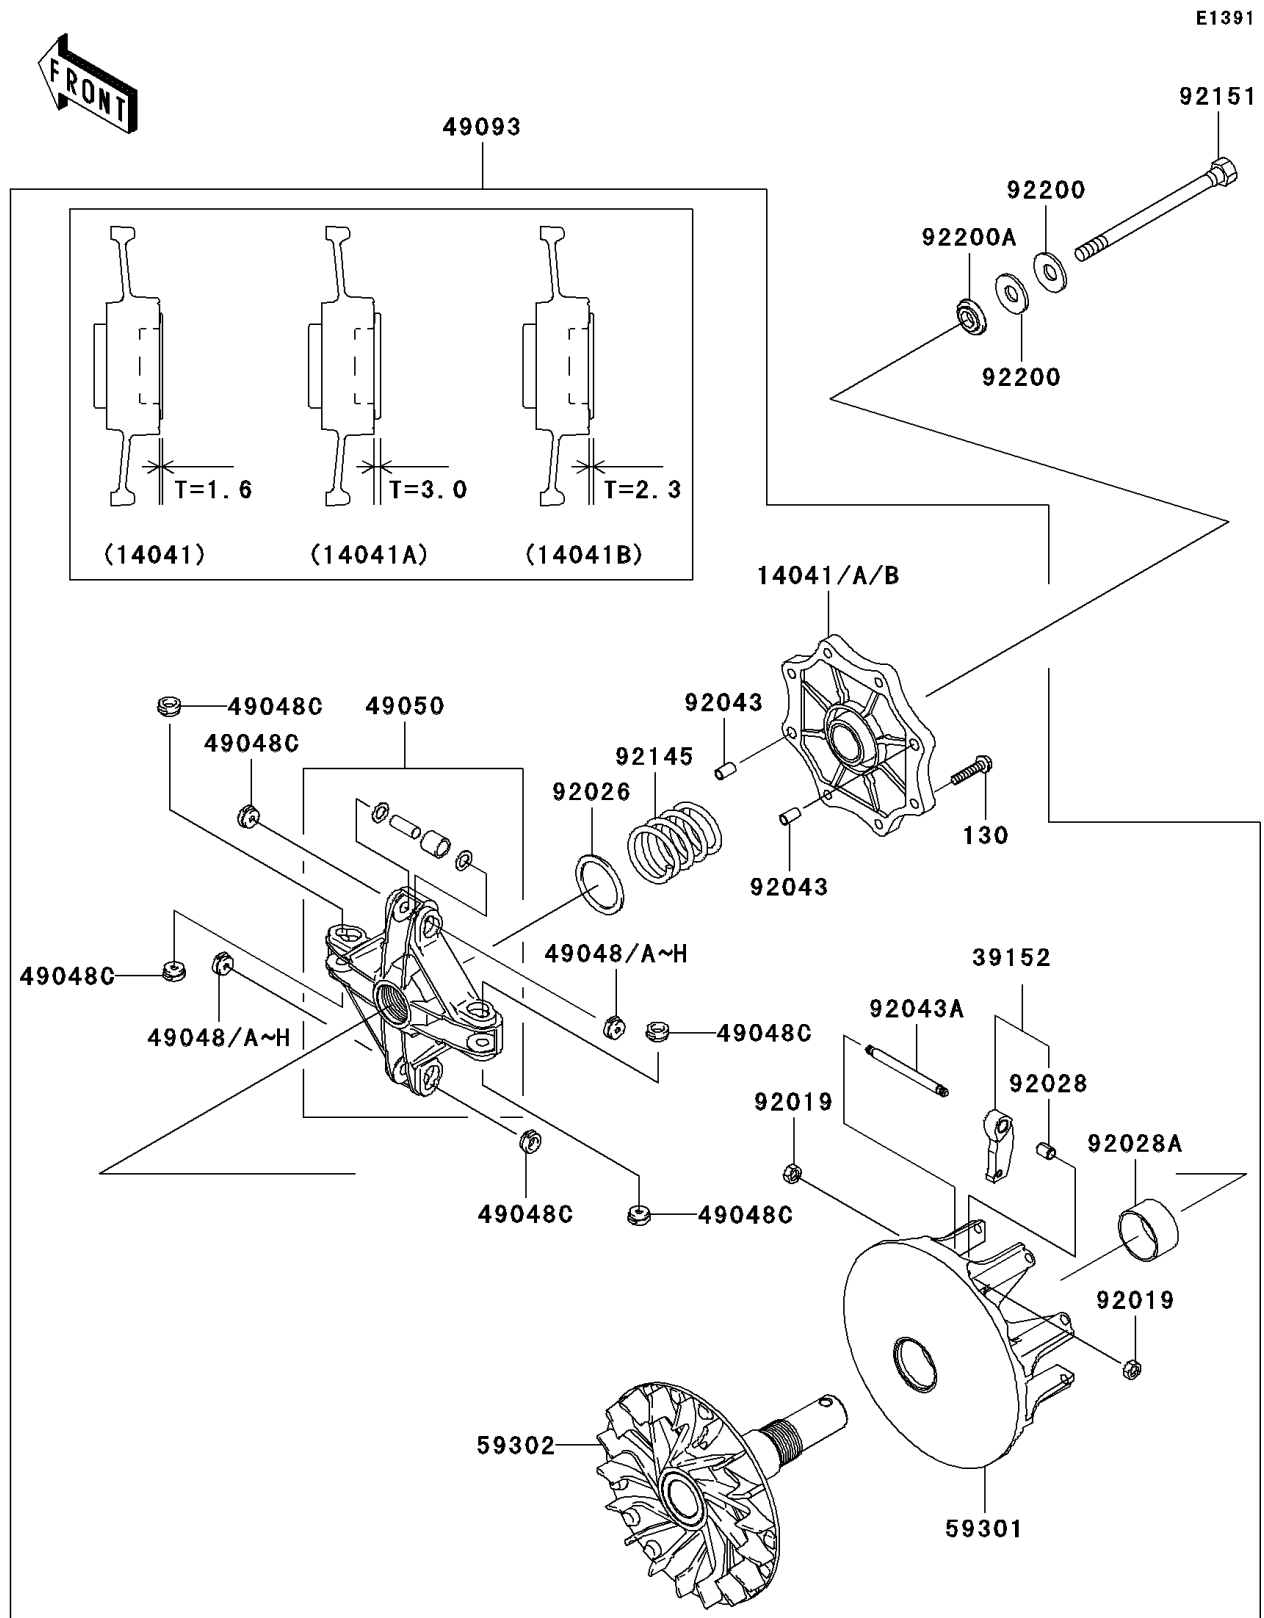

2008 Brute Force® 650 4x4 PARTS DIAGRAM

Drive Converter

2008 Brute Force® 650 4x4 PARTS LIST

Drive Converter

ITEM NAME	PART NUMBER	QUANTITY
BOLT-FLANGED,6X30 (Ref # 130)	130CA0630	8
COVER-COMP,RED (Ref # 14041)	14041-1159	AR
COVER-COMP,BLUE (Ref # 14041A)	14041-1160	AR
COVER-COMP,STD (Ref # 14041B)	14041-1161	AR
WEIGHT-RAMP (Ref # 39152)	39152-1081	4
SHOE,T=7.2 (Ref # 49048)	49048-1087	AR
SHOE,T=7.3 (Ref # 49048A)	49048-1088	AR
SHOE,T=7.4 (Ref # 49048B)	49048-1089	AR
SHOE,T=7.5 (Ref # 49048C)	49048-1090	8
SHOE,T=7.6 (Ref # 49048D)	49048-1091	AR
SHOE,T=7.7 (Ref # 49048E)	49048-1092	AR
SHOE,T=7.8 (Ref # 49048F)	49048-1093	AR
SHOE,T=7.9 (Ref # 49048G)	49048-1094	AR
SHOE,T=8.0 (Ref # 49048H)	49048-1095	AR
SPIDER (Ref # 49050)	49050-1081	1
CONVERTER-ASSY-DRIVE (Ref # 49093)	49093-0011	1
SHEAVE-MOVABLE (Ref # 59301)	59301-1070	1
SHEAVE-COMP (Ref # 59302)	59302-0003	1
NUT,LOCK,6MM (Ref # 92019)	92019-008	8
SPACER,39X49.5X1.0 (Ref # 92026)	92026-1603	1
BUSHING (Ref # 92028)	92028-1973	4
BUSHING (Ref # 92028A)	92028-1975	1
PIN,6.2X8X14 (Ref # 92043)	92043-1263	2
PIN (Ref # 92043A)	92043-1688	4
SPRING (Ref # 92145)	92145-0021	1
BOLT,12X165 (Ref # 92151)	92151-1393	1
WASHER,SPRING (Ref # 92200)	92200-1504	2
WASHER (Ref # 92200A)	92200-1634	1