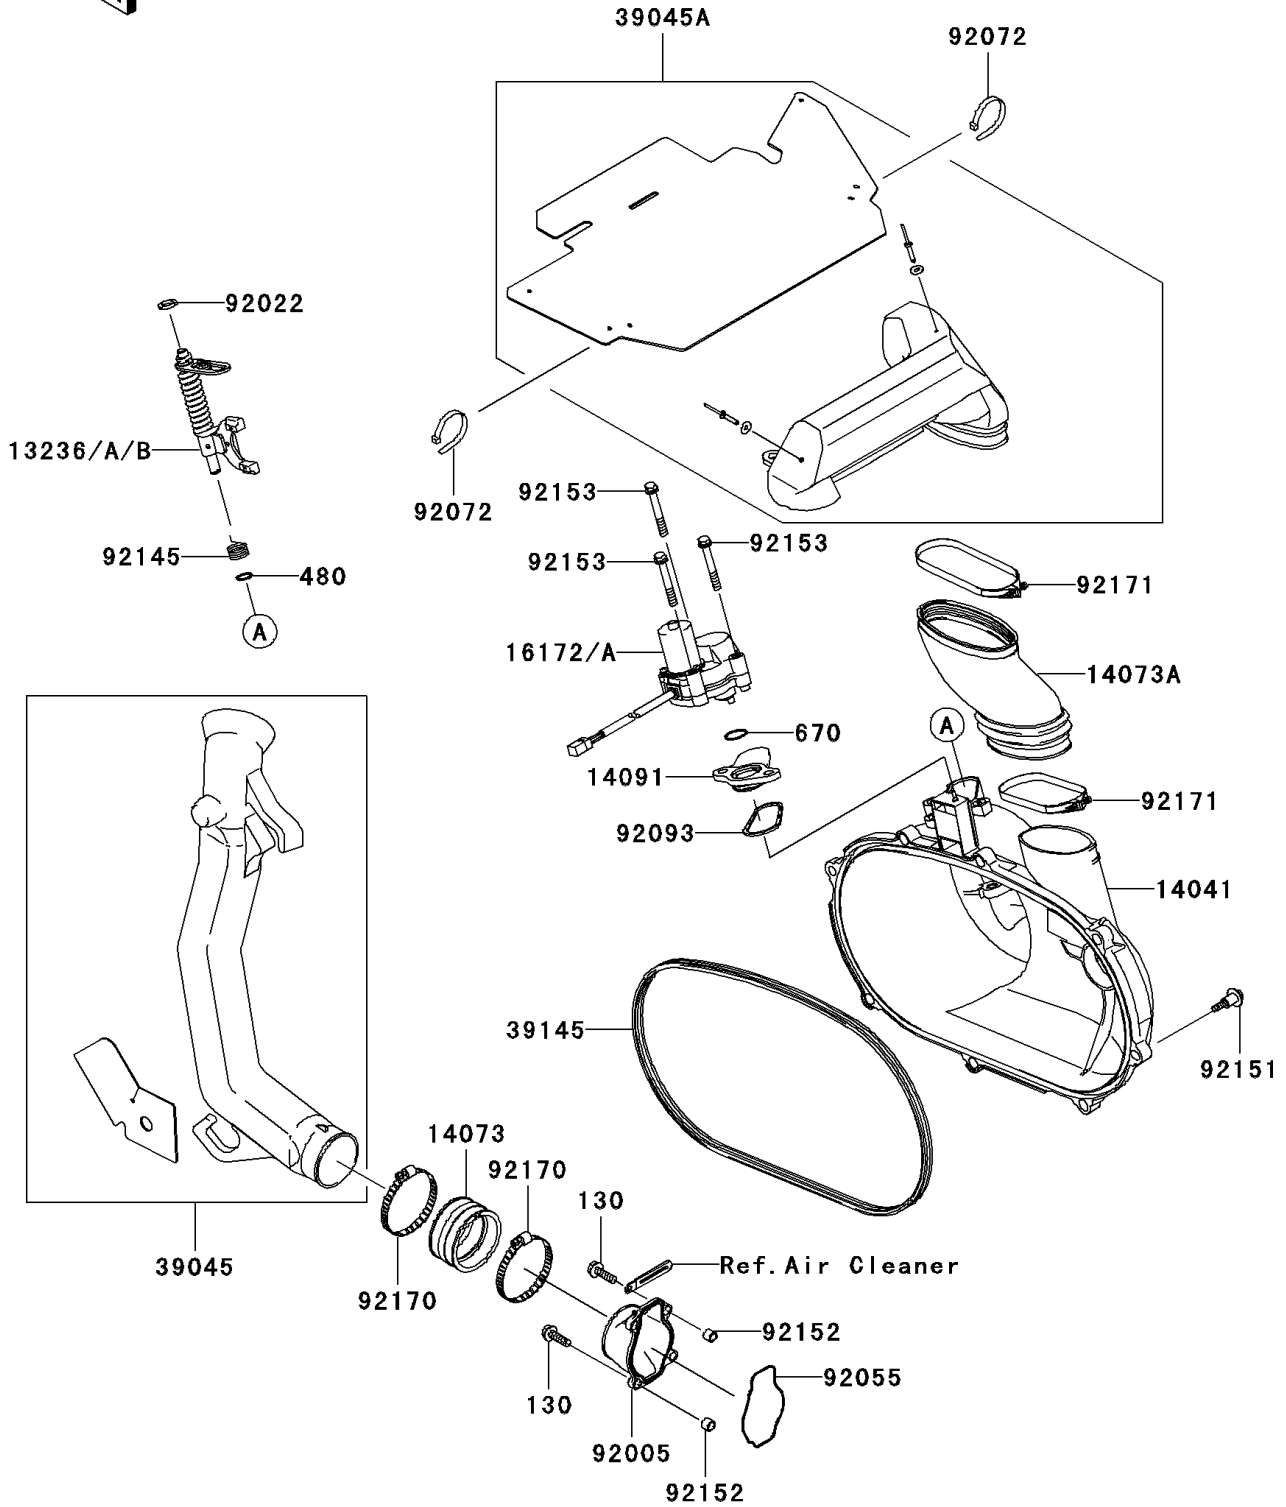

# 2006 Brute Force 650 4x4 PARTS DIAGRAM

Converter Cover

E1393

## 2006 Brute Force 650 4x4 PARTS LIST

### Converter Cover

| ITEM NAME                            | PART NUMBER | QUANTITY |
|--------------------------------------|-------------|----------|
| BOLT-FLANGED,6X20 (Ref # 130)        | 130CD0620   | 4        |
| CIRCLIP-TYPE-C,10MM (Ref # 480)      | 480J1000    | 1        |
| O RING (Ref # 670)                   | 670D3022    | 1        |
| LEVER-COMP,YELLOW (Ref # 13236)      | 13236-0046  | AR       |
| LEVER-COMP,GREEN (Ref # 13236A)      | 13236-0047  | AR       |
| LEVER-COMP,PAINT LESS (Ref # 13236B) | 13236-0048  | 1        |
| COVER-COMP (Ref # 14041)             | 14041-1158  | 1        |
| DUCT,JOINT (Ref # 14073)             | 14073-1775  | 1        |
| DUCT,EXHAUST (Ref # 14073A)          | 14073-1792  | 1        |
| COVER (Ref # 14091)                  | 14091-1421  | 1        |
| ACTUATOR (Ref # 16172)               | 16172-0006  | 1        |
| DUCT-ASSY,SNORKEL,IN (Ref # 39045)   | 39045-0002  | 1        |
| DUCT-ASSY,SNORKEL,EX (Ref # 39045A)  | 39045-1063  | 1        |
| TRIM-SEAL (Ref # 39145)              | 39145-1135  | 1        |
| FITTING (Ref # 92005)                | 92005-1387  | 1        |
| WASHER,10.2X16X1 (Ref # 92022)       | 92022-1829  | 1        |
| RING-O (Ref # 92055)                 | 92055-1630  | 1        |
| BAND,L=188 (Ref # 92072)             | 92072-1239  | 2        |
| SEAL (Ref # 92093)                   | 92093-1548  | 1        |
| SPRING (Ref # 92145)                 | 92145-1567  | 1        |
| BOLT,FLANGED,6X30 (Ref # 92151)      | 92151-1686  | 8        |
| COLLAR (Ref # 92152)                 | 92152-1332  | 4        |
| BOLT,6X47 (Ref # 92153)              | 92153-0678  | 3        |
| CLAMP (Ref # 92170)                  | 92170-1764  | 2        |
| CLAMP (Ref # 92171)                  | 92171-1336  | 2        |