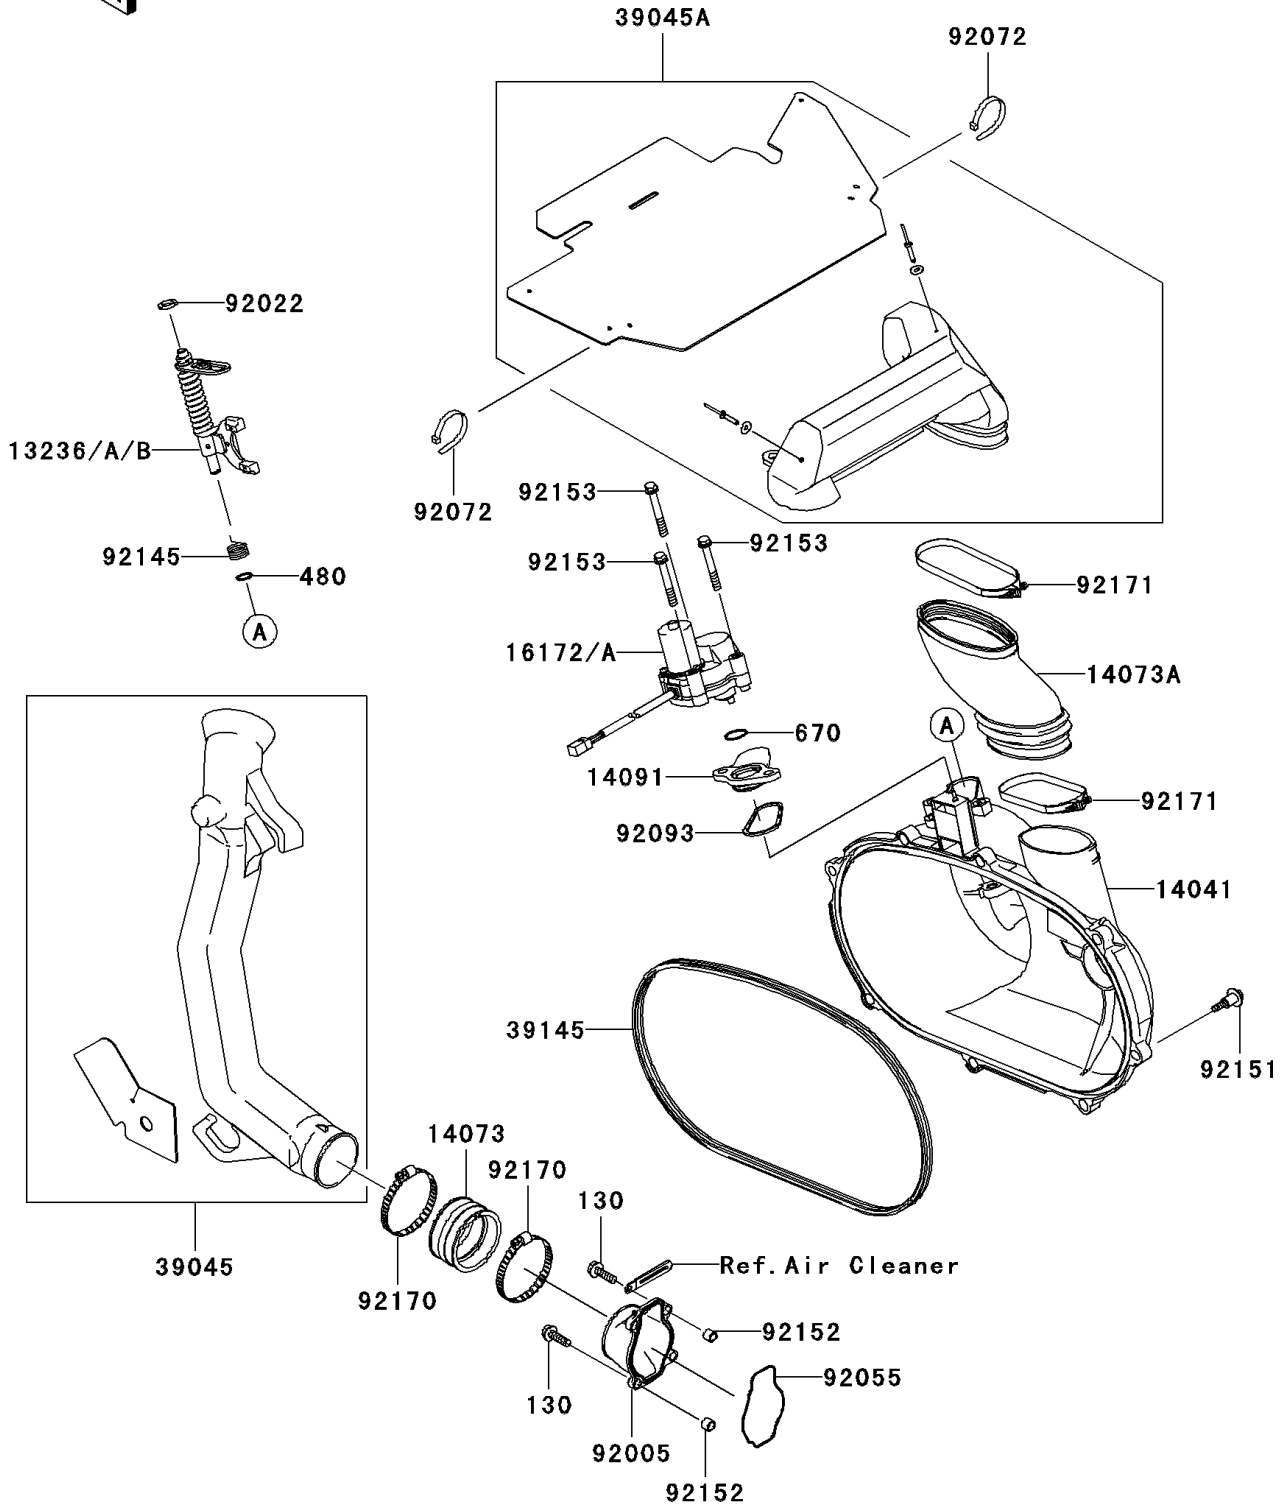

# 2007 Brute Force 650 4x4 PARTS DIAGRAM

Converter Cover

E1393

## 2007 Brute Force 650 4x4 PARTS LIST

### Converter Cover

ITEM NAME	PART NUMBER	QUANTITY
BOLT-FLANGED,6X20 (Ref # 130)	130CD0620	4
CIRCLIP-TYPE-C,10MM (Ref # 480)	480J1000	1
O RING (Ref # 670)	670D3022	1
LEVER-COMP,YELLOW (Ref # 13236)	13236-0046	AR
LEVER-COMP,GREEN (Ref # 13236A)	13236-0047	AR
LEVER-COMP,PAINT LESS (Ref # 13236B)	13236-0048	1
COVER-COMP (Ref # 14041)	14041-1158	1
DUCT,JOINT (Ref # 14073)	14073-1775	1
DUCT,EXHAUST (Ref # 14073A)	14073-1792	1
COVER (Ref # 14091)	14091-1421	1
ACTUATOR (Ref # 16172)	16172-0006	1
DUCT-ASSY,SNORKEL,IN (Ref # 39045)	39045-0002	1
DUCT-ASSY,SNORKEL,EX (Ref # 39045A)	39045-1063	1
TRIM-SEAL (Ref # 39145)	39145-1135	1
FITTING (Ref # 92005)	92005-1387	1
WASHER,10.2X16X1 (Ref # 92022)	92022-1829	1
RING-O (Ref # 92055)	92055-1630	1
BAND,L=188 (Ref # 92072)	92072-1239	2
SEAL (Ref # 92093)	92093-1548	1
SPRING (Ref # 92145)	92145-1567	1
BOLT,FLANGED,6X30 (Ref # 92151)	92151-1686	8
COLLAR (Ref # 92152)	92152-1332	4
BOLT,6X47 (Ref # 92153)	92153-0678	3
CLAMP (Ref # 92170)	92170-1764	2
CLAMP (Ref # 92171)	92171-1336	2