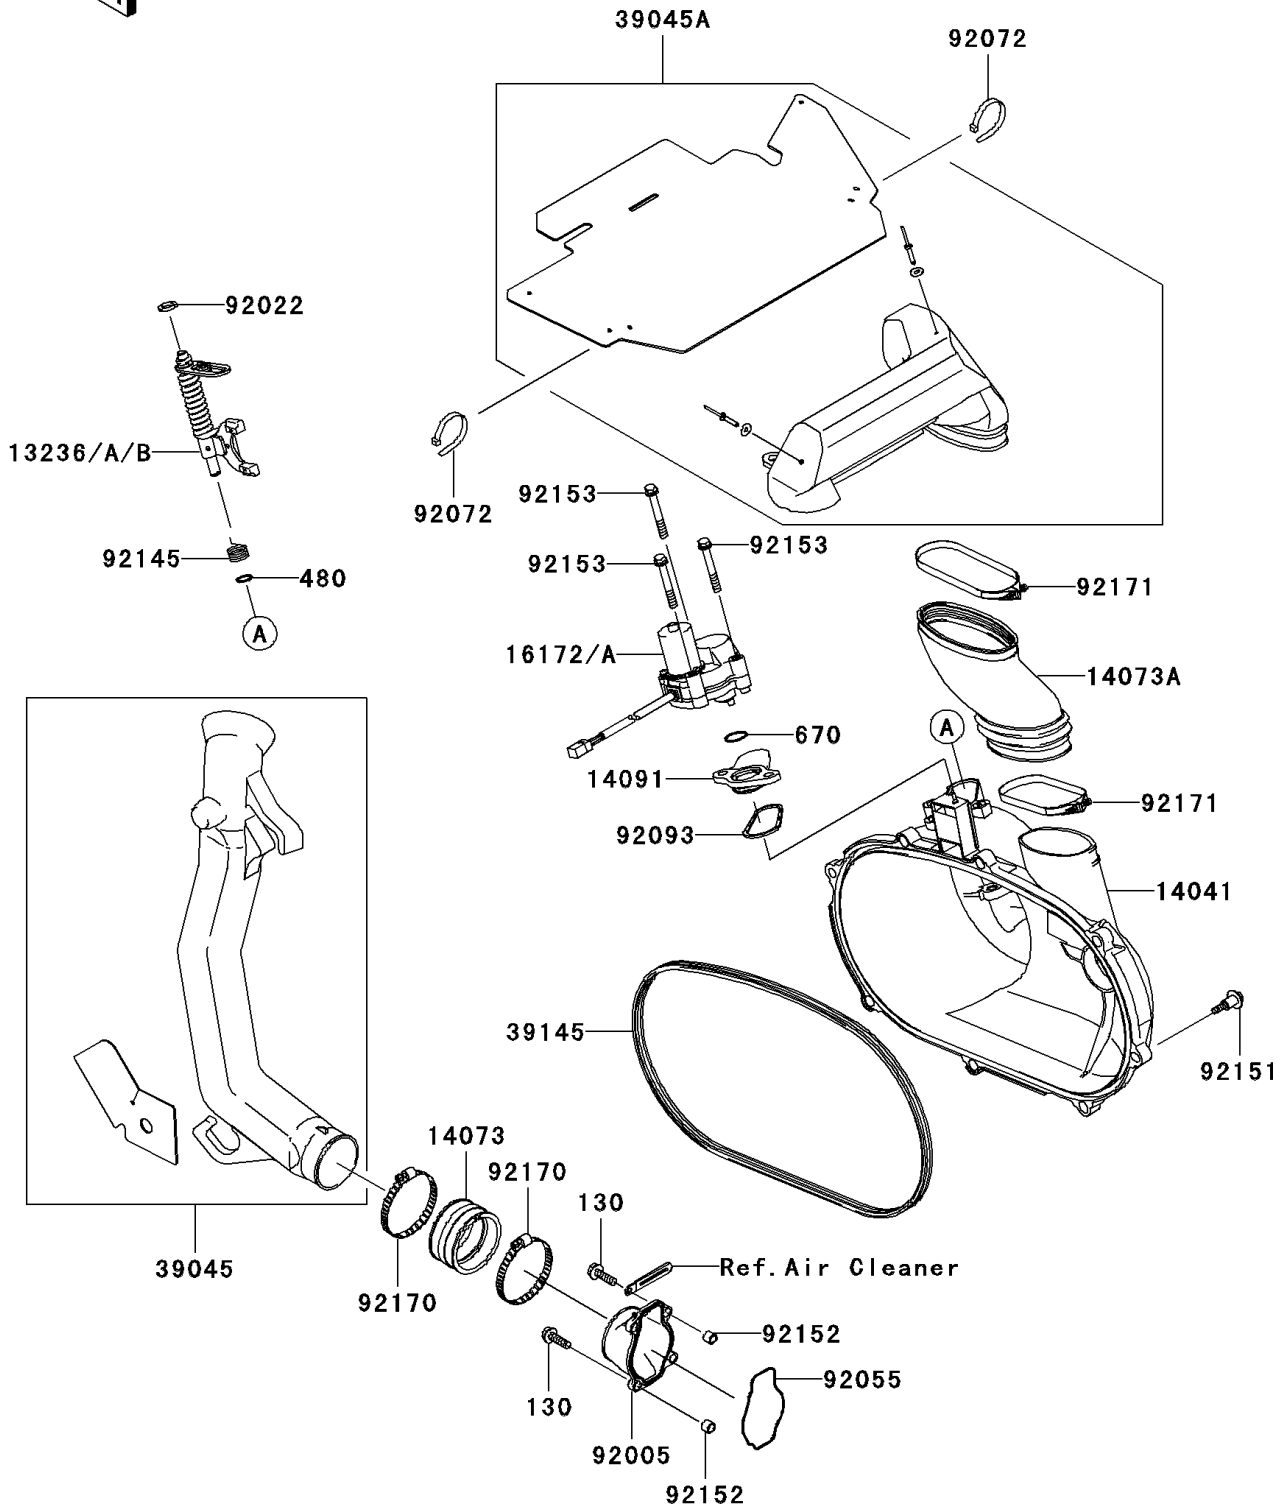

# 2007 Brute Force 650 4x4 PARTS DIAGRAM

Converter Cover

E1393

## 2007 Brute Force 650 4x4 PARTS LIST

### Converter Cover

ITEM NAME	PART NUMBER	QUANTITY
BOLT-FLANGED,6X20 (Ref # 130)	130CD0620	4
CIRCLIP-TYPE-C,10MM (Ref # 480)	480J1000	1
O RING (Ref # 670)	670D3022	1
LEVER-COMP,YELLOW (Ref # 13236)	13236-0046	AR
LEVER-COMP,GREEN (Ref # 13236A)	13236-0047	AR
LEVER-COMP,PAINT LESS (Ref # 13236B)	13236-0048	1
COVER-COMP (Ref # 14041)	14041-1158	1
DUCT,JOINT (Ref # 14073)	14073-1775	1
DUCT,EXHAUST (Ref # 14073A)	14073-1792	1
COVER (Ref # 14091)	14091-1421	1
ACTUATOR (Ref # 16172)	16172-0006	1
DUCT-ASSY,SNORKEL,IN (Ref # 39045)	39045-0002	1
DUCT-ASSY,SNORKEL,EX (Ref # 39045A)	39045-1063	1
TRIM-SEAL (Ref # 39145)	39145-1135	1
FITTING (Ref # 92005)	92005-1387	1
WASHER,10.2X16X1 (Ref # 92022)	92022-1829	1
RING-O (Ref # 92055)	92055-1630	1
BAND,L=188 (Ref # 92072)	92072-1239	2
SEAL (Ref # 92093)	92093-1548	1
SPRING (Ref # 92145)	92145-1567	1
BOLT,FLANGED,6X30 (Ref # 92151)	92151-1686	8
COLLAR (Ref # 92152)	92152-1332	4
BOLT,6X47 (Ref # 92153)	92153-0678	3
CLAMP (Ref # 92170)	92170-1764	2
CLAMP (Ref # 92171)	92171-1336	2