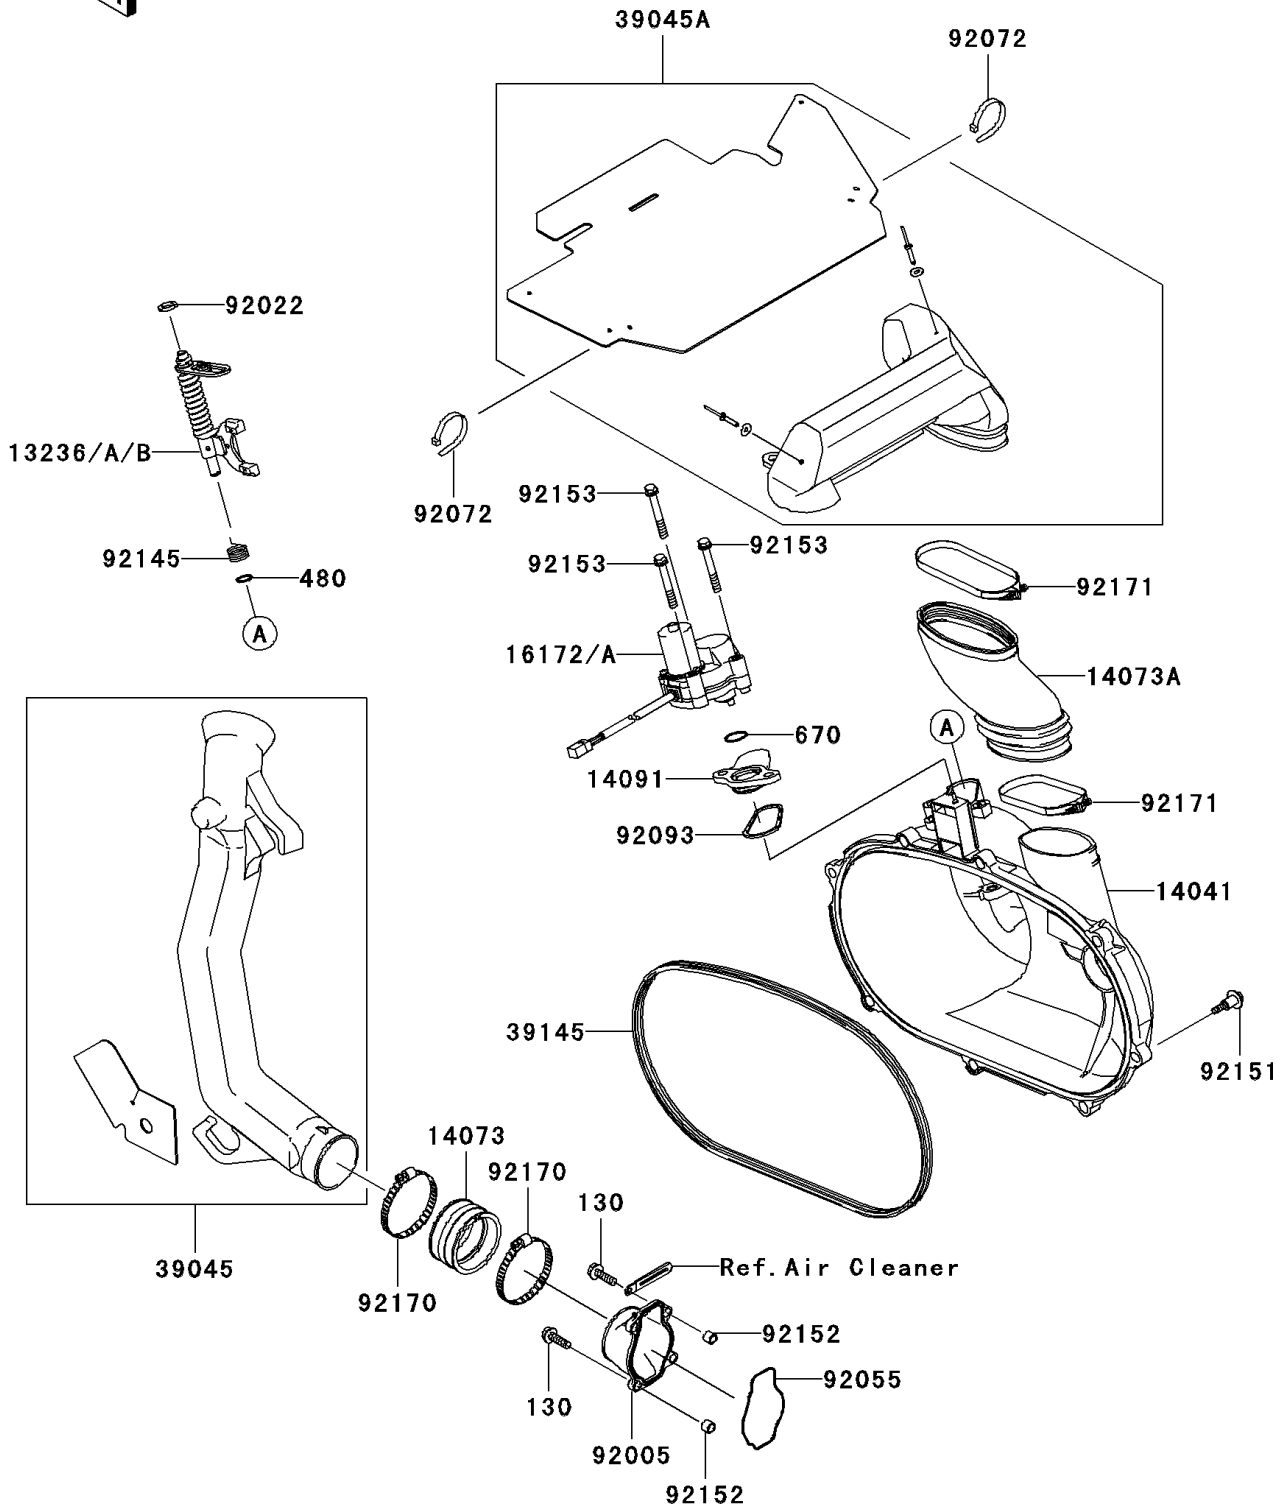

2008 Brute Force® 650 4x4 PARTS DIAGRAM

Converter Cover

E1393

2008 Brute Force® 650 4x4 PARTS LIST

Converter Cover

ITEM NAME	PART NUMBER	QUANTITY
BOLT-FLANGED,6X20 (Ref # 130)	130CD0620	4
CIRCLIP-TYPE-C,10MM (Ref # 480)	480J1000	1
O RING (Ref # 670)	670D3022	1
LEVER-COMP,YELLOW (Ref # 13236)	13236-0046	AR
LEVER-COMP,GREEN (Ref # 13236A)	13236-0047	AR
LEVER-COMP,PAINT LESS (Ref # 13236B)	13236-0048	1
COVER-COMP (Ref # 14041)	14041-1158	1
DUCT,JOINT (Ref # 14073)	14073-1775	1
DUCT,EXHAUST (Ref # 14073A)	14073-1792	1
COVER (Ref # 14091)	14091-1421	1
ACTUATOR (Ref # 16172)	16172-0006	1
DUCT-ASSY,SNORKEL,IN (Ref # 39045)	39045-0002	1
DUCT-ASSY,SNORKEL,EX (Ref # 39045A)	39045-1063	1
TRIM-SEAL (Ref # 39145)	39145-1135	1
FITTING (Ref # 92005)	92005-1387	1
WASHER,10.2X16X1 (Ref # 92022)	92022-1829	1
RING-O (Ref # 92055)	92055-1630	1
BAND,L=188 (Ref # 92072)	92072-1239	2
SEAL (Ref # 92093)	92093-1548	1
SPRING (Ref # 92145)	92145-1567	1
BOLT,FLANGED,6X30 (Ref # 92151)	92151-1686	8
COLLAR (Ref # 92152)	92152-1332	4
BOLT,6X47 (Ref # 92153)	92153-0678	3
CLAMP (Ref # 92170)	92170-1764	2
CLAMP (Ref # 92171)	92171-1336	2