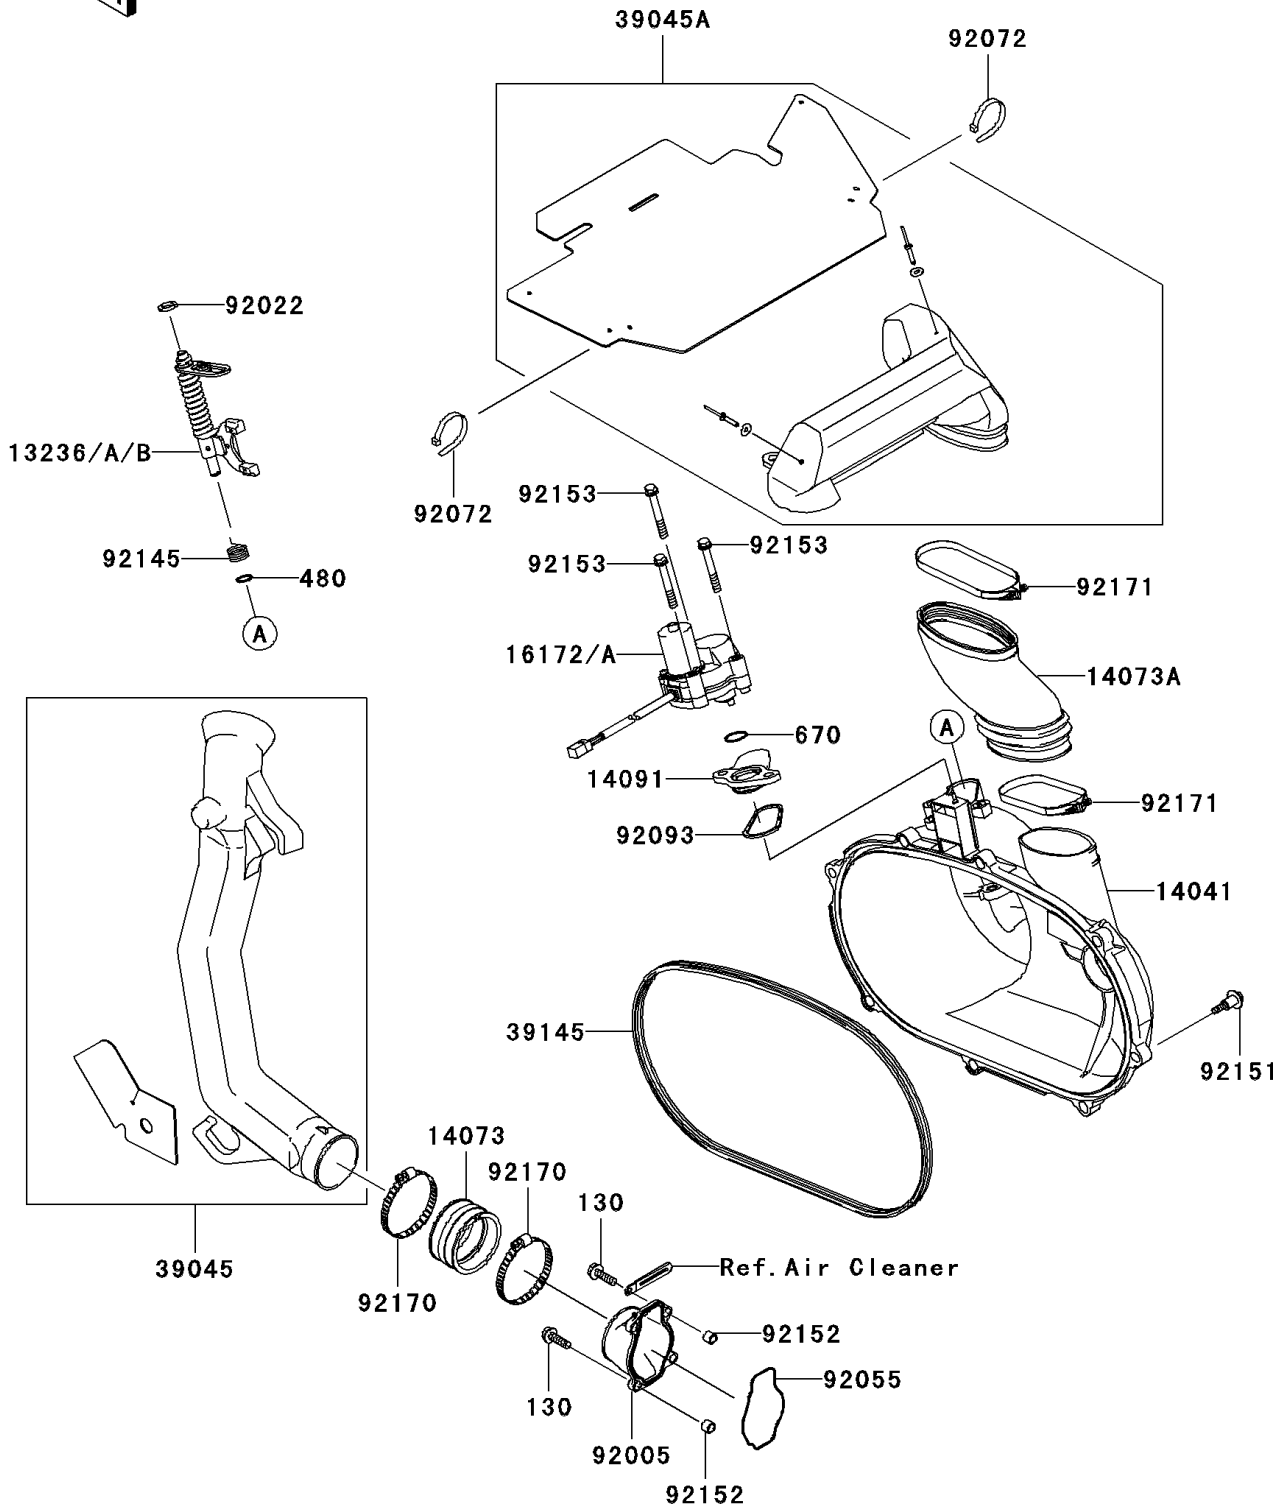

# 2008 Brute Force® 650 4x4 PARTS DIAGRAM

Converter Cover

E1393

## 2008 Brute Force® 650 4x4 PARTS LIST

### Converter Cover

ITEM NAME	PART NUMBER	QUANTITY
BOLT-FLANGED,6X20 (Ref # 130)	130CD0620	4
CIRCLIP-TYPE-C,10MM (Ref # 480)	480J1000	1
O RING (Ref # 670)	670D3022	1
LEVER-COMP,YELLOW (Ref # 13236)	13236-0046	AR
LEVER-COMP,GREEN (Ref # 13236A)	13236-0047	AR
LEVER-COMP,PAINT LESS (Ref # 13236B)	13236-0048	1
COVER-COMP (Ref # 14041)	14041-1158	1
DUCT,JOINT (Ref # 14073)	14073-1775	1
DUCT,EXHAUST (Ref # 14073A)	14073-1792	1
COVER (Ref # 14091)	14091-1421	1
ACTUATOR (Ref # 16172)	16172-0006	1
DUCT-ASSY,SNORKEL,IN (Ref # 39045)	39045-0002	1
DUCT-ASSY,SNORKEL,EX (Ref # 39045A)	39045-1063	1
TRIM-SEAL (Ref # 39145)	39145-1135	1
FITTING (Ref # 92005)	92005-1387	1
WASHER,10.2X16X1 (Ref # 92022)	92022-1829	1
RING-O (Ref # 92055)	92055-1630	1
BAND,L=188 (Ref # 92072)	92072-1239	2
SEAL (Ref # 92093)	92093-1548	1
SPRING (Ref # 92145)	92145-1567	1
BOLT,FLANGED,6X30 (Ref # 92151)	92151-1686	8
COLLAR (Ref # 92152)	92152-1332	4
BOLT,6X47 (Ref # 92153)	92153-0678	3
CLAMP (Ref # 92170)	92170-1764	2
CLAMP (Ref # 92171)	92171-1336	2