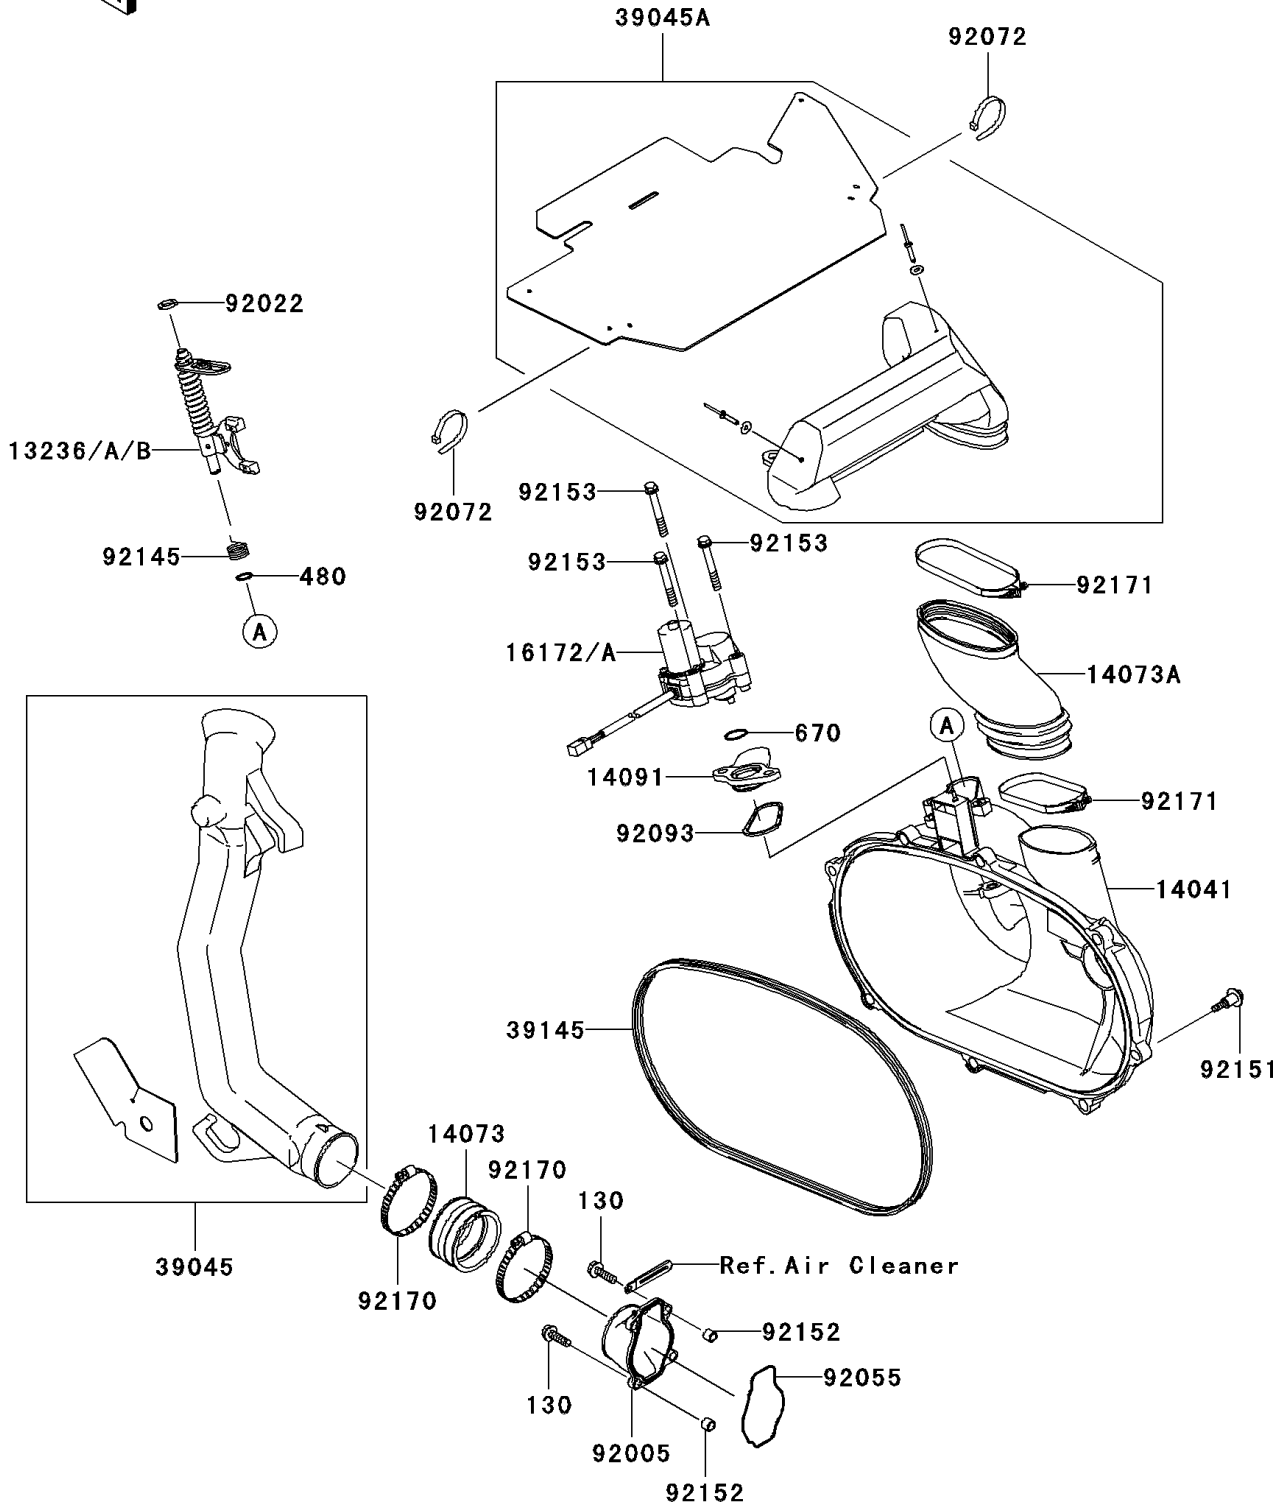

# 2009 Brute Force® 650 4x4 PARTS DIAGRAM

Converter Cover

E1393

## 2009 Brute Force® 650 4x4 PARTS LIST

### Converter Cover

ITEM NAME	PART NUMBER	QUANTITY
BOLT-FLANGED,6X20 (Ref # 130)	130CD0620	4
CIRCLIP-TYPE-C,10MM (Ref # 480)	480J1000	1
O RING (Ref # 670)	670D3022	1
LEVER-COMP,YELLOW (Ref # 13236)	13236-0046	AR
LEVER-COMP,GREEN (Ref # 13236A)	13236-0047	AR
LEVER-COMP,PAINT LESS (Ref # 13236B)	13236-0048	1
COVER-COMP (Ref # 14041)	14041-1158	1
DUCT,JOINT (Ref # 14073)	14073-1775	1
DUCT,EXHAUST (Ref # 14073A)	14073-1792	1
COVER (Ref # 14091)	14091-1421	1
ACTUATOR (Ref # 16172A)	16172-0018	1
DUCT-ASSY,SNORKEL,IN (Ref # 39045)	39045-0002	1
DUCT-ASSY,SNORKEL,EX (Ref # 39045A)	39045-1063	1
TRIM-SEAL (Ref # 39145)	39145-1135	1
FITTING (Ref # 92005)	92005-1387	1
WASHER,10.2X16X1 (Ref # 92022)	92022-1829	1
RING-O (Ref # 92055)	92055-1630	1
BAND,L=188 (Ref # 92072)	92072-1239	2
SEAL (Ref # 92093)	92093-1548	1
SPRING (Ref # 92145)	92145-1567	1
BOLT,FLANGED,6X30 (Ref # 92151)	92151-1686	8
COLLAR (Ref # 92152)	92152-1332	4
BOLT,6X47 (Ref # 92153)	92153-0678	3
CLAMP (Ref # 92170)	92170-1764	2
CLAMP (Ref # 92171)	92171-1336	2