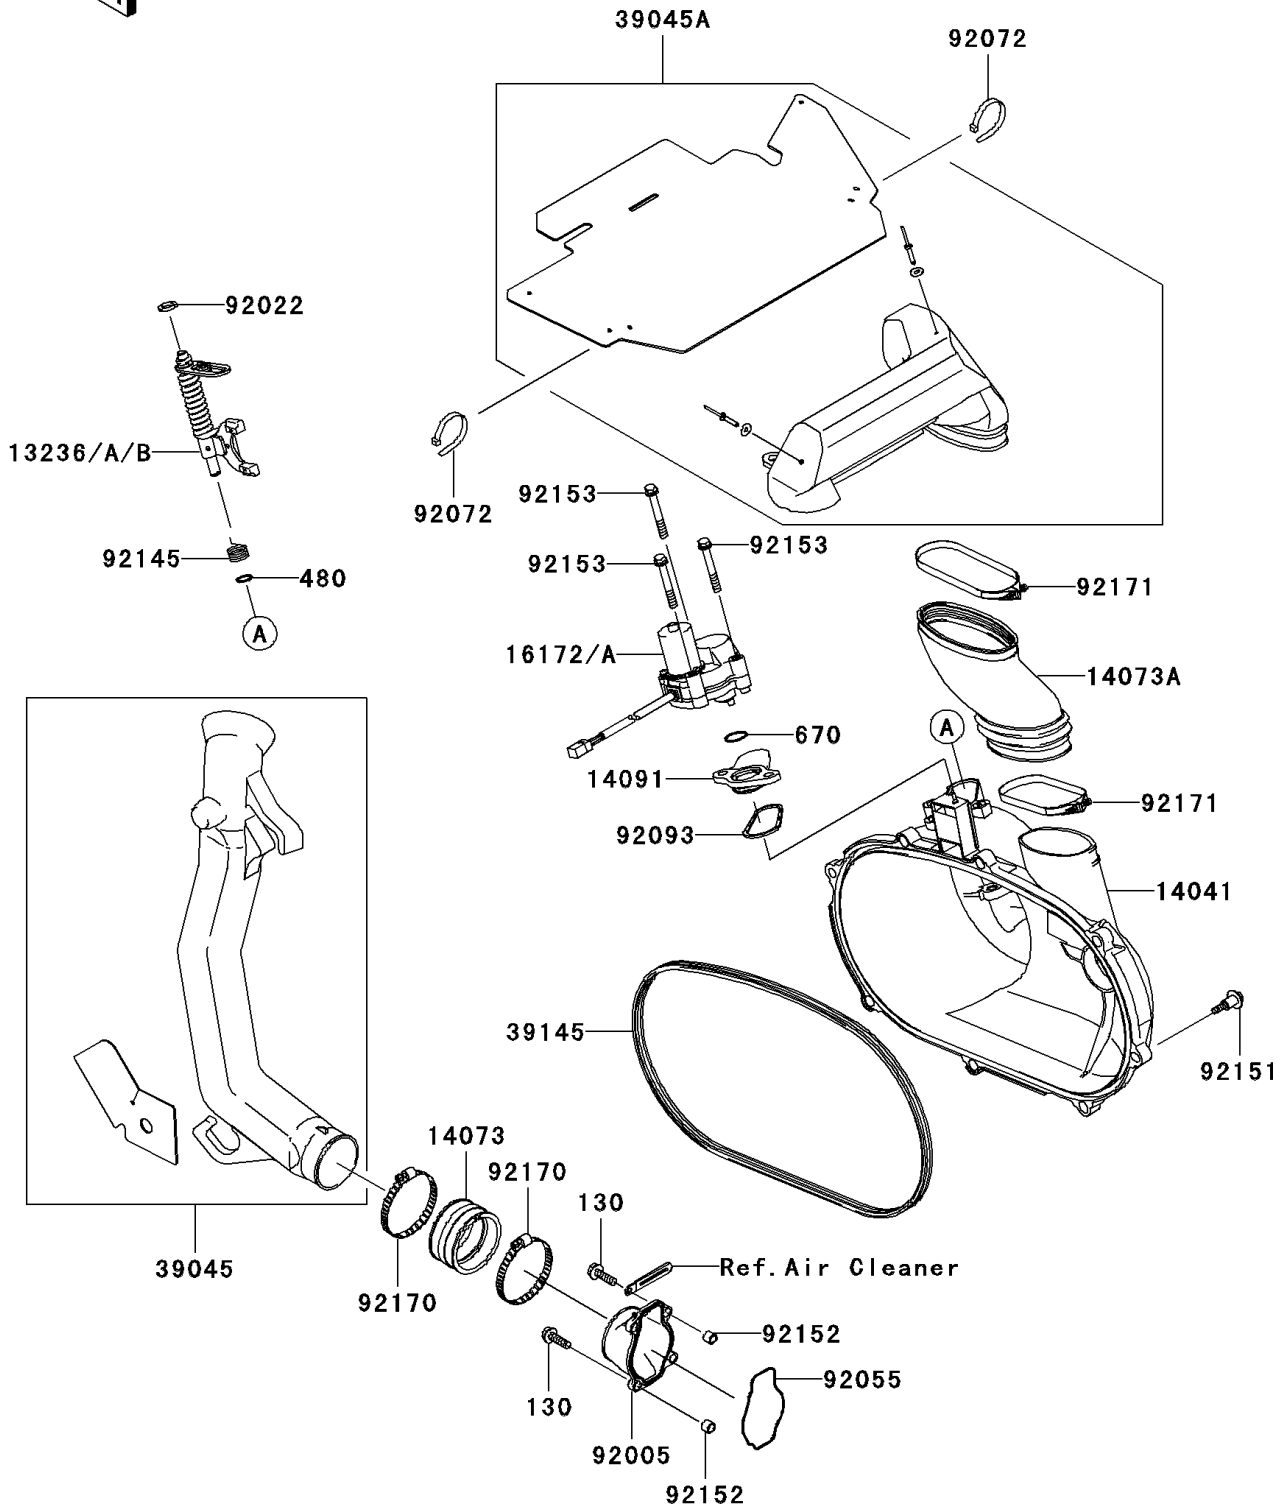

2009 Brute Force® 650 4x4 PARTS DIAGRAM

Converter Cover

E1393

2009 Brute Force® 650 4x4 PARTS LIST

Converter Cover

ITEM NAME	PART NUMBER	QUANTITY
BOLT-FLANGED,6X20 (Ref # 130)	130CD0620	4
CIRCLIP-TYPE-C,10MM (Ref # 480)	480J1000	1
O RING (Ref # 670)	670D3022	1
LEVER-COMP,YELLOW (Ref # 13236)	13236-0046	AR
LEVER-COMP,GREEN (Ref # 13236A)	13236-0047	AR
LEVER-COMP,PAINT LESS (Ref # 13236B)	13236-0048	1
COVER-COMP (Ref # 14041)	14041-1158	1
DUCT,JOINT (Ref # 14073)	14073-1775	1
DUCT,EXHAUST (Ref # 14073A)	14073-1792	1
COVER (Ref # 14091)	14091-1421	1
ACTUATOR (Ref # 16172A)	16172-0018	1
DUCT-ASSY,SNORKEL,IN (Ref # 39045)	39045-0002	1
DUCT-ASSY,SNORKEL,EX (Ref # 39045A)	39045-1063	1
TRIM-SEAL (Ref # 39145)	39145-1135	1
FITTING (Ref # 92005)	92005-1387	1
WASHER,10.2X16X1 (Ref # 92022)	92022-1829	1
RING-O (Ref # 92055)	92055-1630	1
BAND,L=188 (Ref # 92072)	92072-1239	2
SEAL (Ref # 92093)	92093-1548	1
SPRING (Ref # 92145)	92145-1567	1
BOLT,FLANGED,6X30 (Ref # 92151)	92151-1686	8
COLLAR (Ref # 92152)	92152-1332	4
BOLT,6X47 (Ref # 92153)	92153-0678	3
CLAMP (Ref # 92170)	92170-1764	2
CLAMP (Ref # 92171)	92171-1336	2