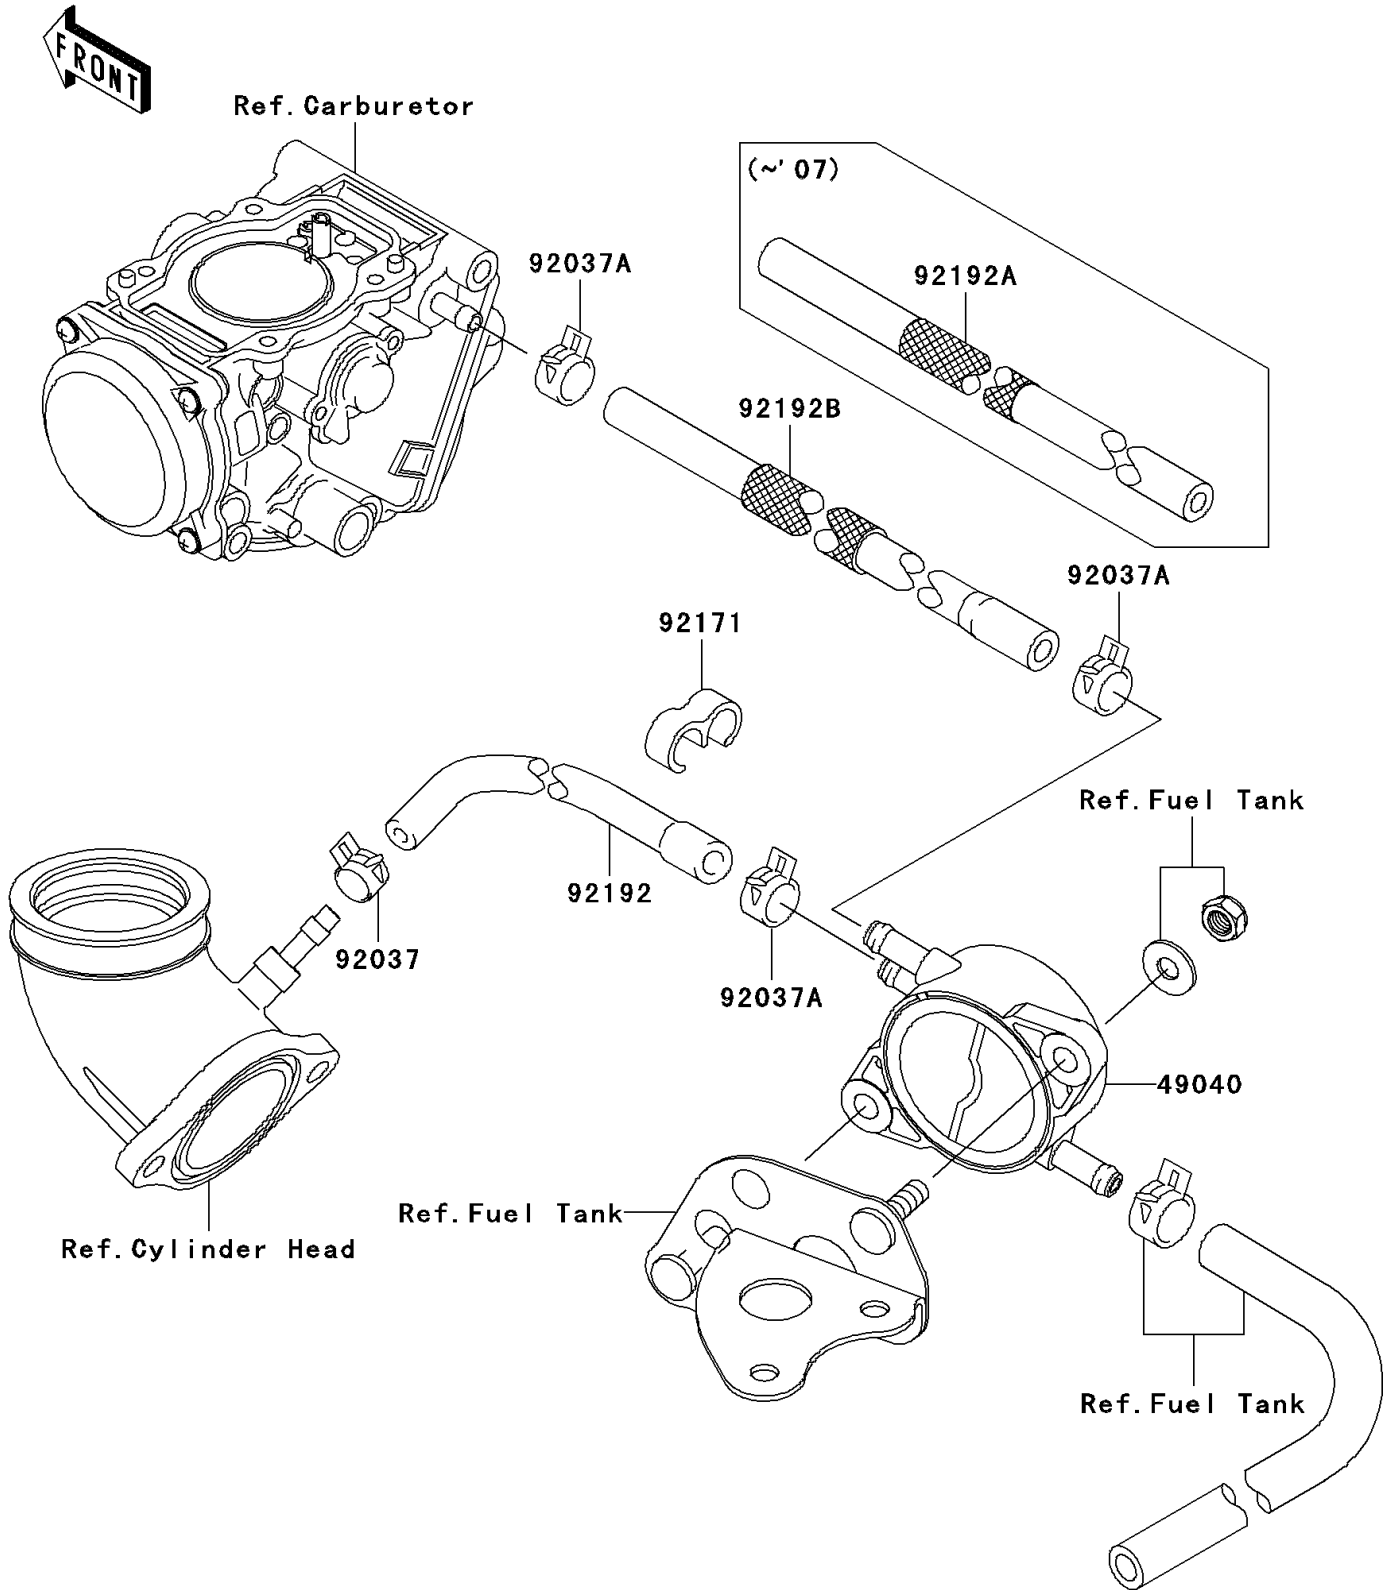

# 2006 Brute Force 650 4x4 PARTS DIAGRAM

Fuel Pump

E1520

## 2006 Brute Force 650 4x4 PARTS LIST

### Fuel Pump

ITEM NAME	PART NUMBER	QUANTITY
PUMP-FUEL (Ref # 49040)	49040-0005	1
CLAMP,TUBE (Ref # 92037)	92037-1461	1
CLAMP,TUBE (Ref # 92037A)	92037-1505	3
CLAMP (Ref # 92171)	92171-1184	1
TUBE,L=330MM,BLUE STRIPE (Ref # 92192)	92192-0208	1
TUBE,5.3X10.5X340,RED STRIPE (Ref # 92192A)	92192-0209	1