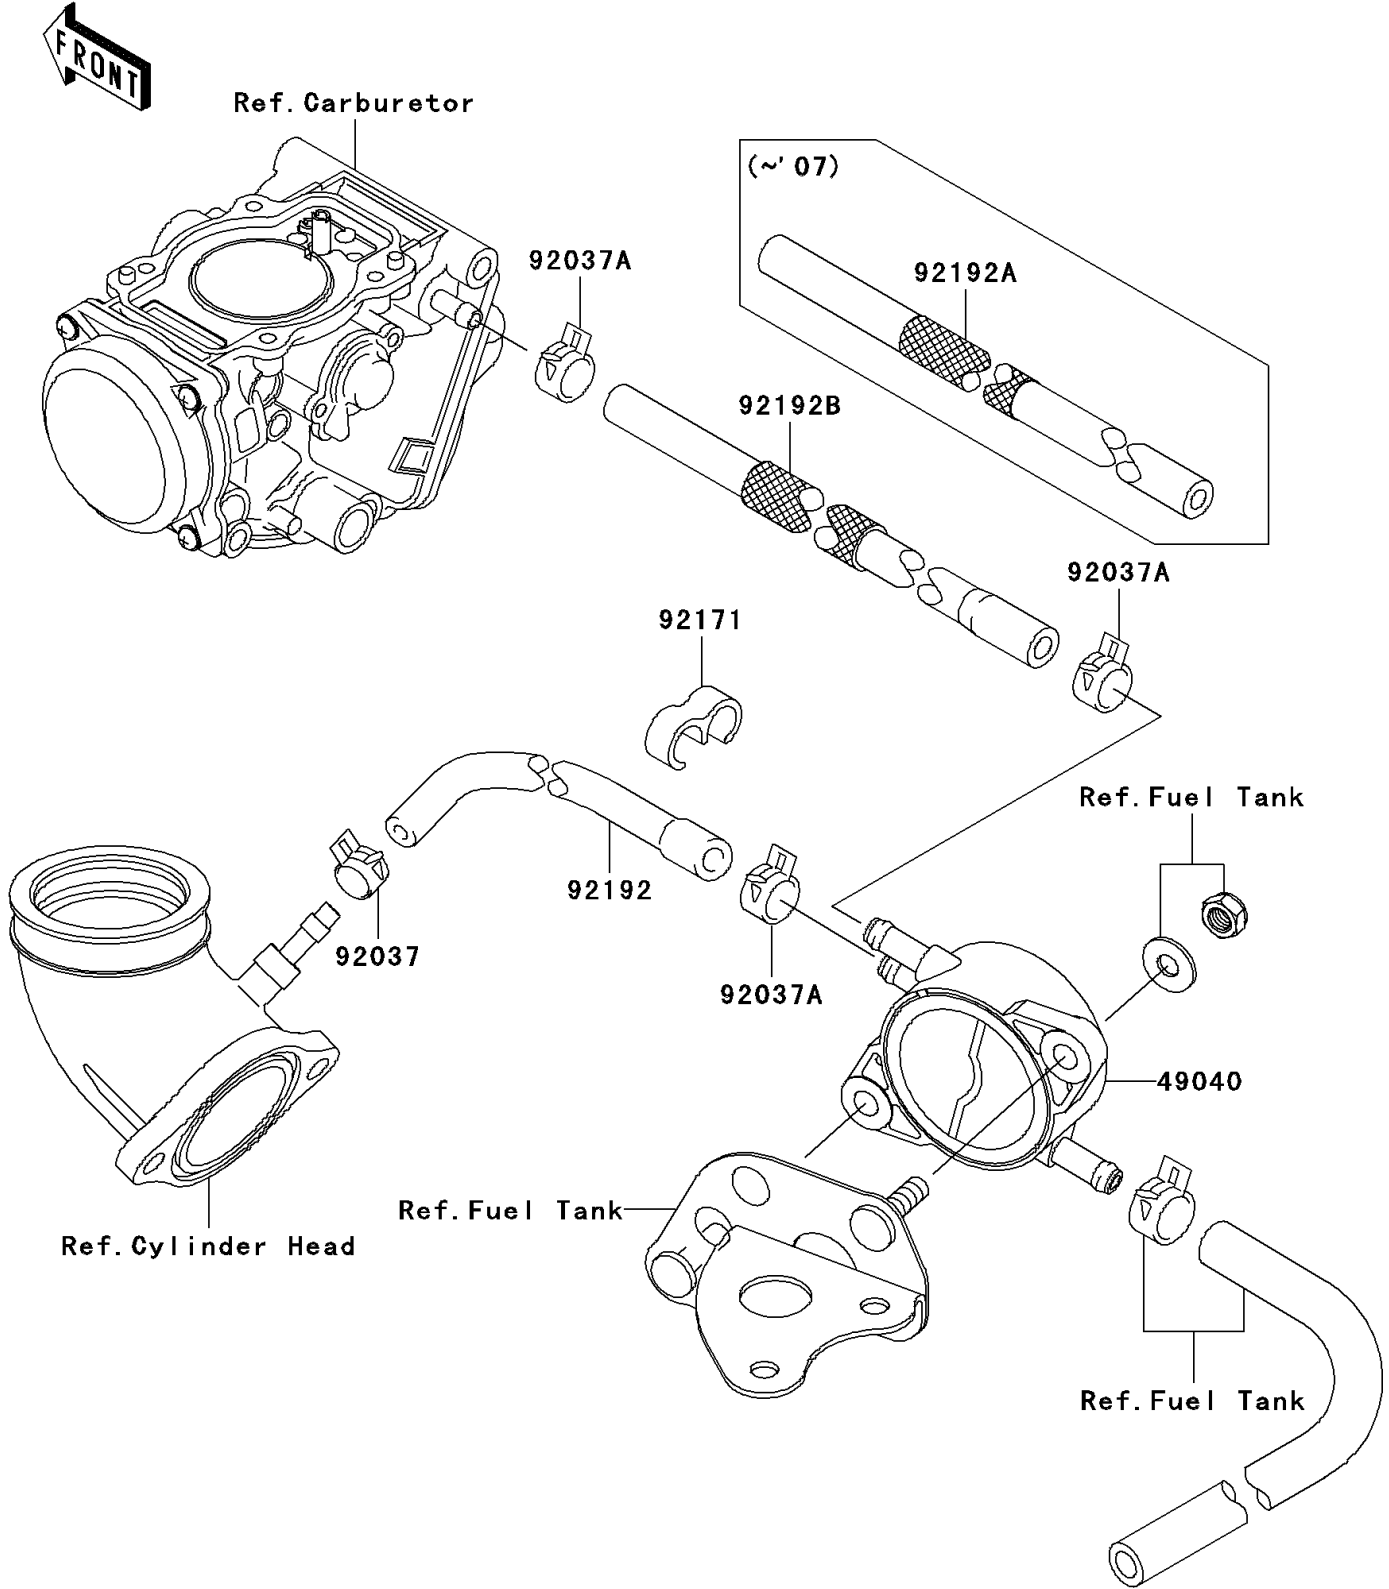

2008 Brute Force® 650 4x4 PARTS DIAGRAM

Fuel Pump

E1520

2008 Brute Force® 650 4x4 PARTS LIST

Fuel Pump

ITEM NAME	PART NUMBER	QUANTITY
PUMP-FUEL (Ref # 49040)	49040-0005	1
CLAMP,TUBE (Ref # 92037)	92037-1461	1
CLAMP,TUBE (Ref # 92037A)	92037-1505	3
CLAMP (Ref # 92171)	92171-1184	1
TUBE,L=330MM,BLUE STRIPE (Ref # 92192)	92192-0208	1
TUBE,5.3X10.5X340 (Ref # 92192B)	92192-0501	1