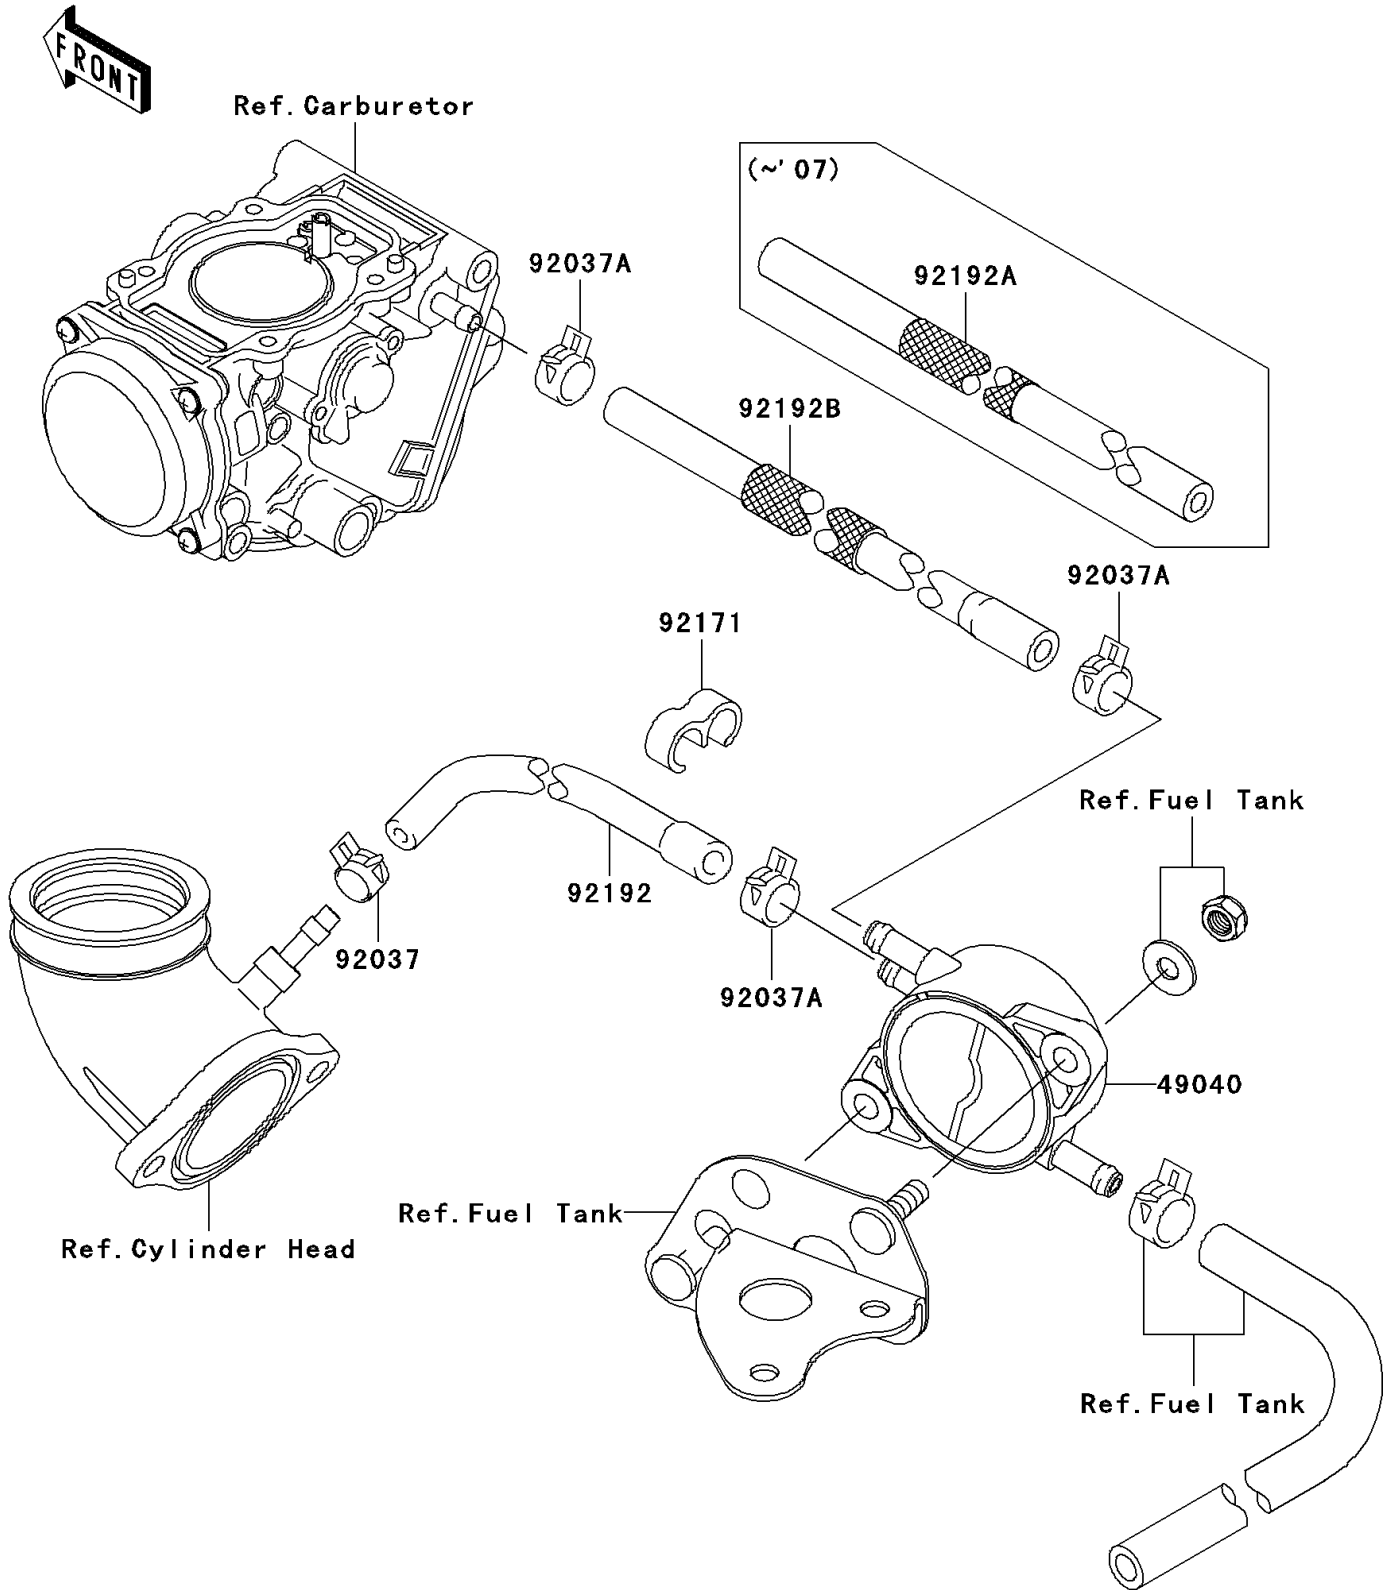

2009 Brute Force® 650 4x4 PARTS DIAGRAM

Fuel Pump

E1520

2009 Brute Force® 650 4x4 PARTS LIST

Fuel Pump

ITEM NAME	PART NUMBER	QUANTITY
PUMP-FUEL (Ref # 49040)	49040-0005	1
CLAMP,TUBE (Ref # 92037)	92037-1461	1
CLAMP,TUBE (Ref # 92037A)	92037-1505	3
CLAMP (Ref # 92171)	92171-1184	1
TUBE,L=330MM,BLUE STRIPE (Ref # 92192)	92192-0208	1
TUBE,5.3X10.5X340 (Ref # 92192B)	92192-0501	1