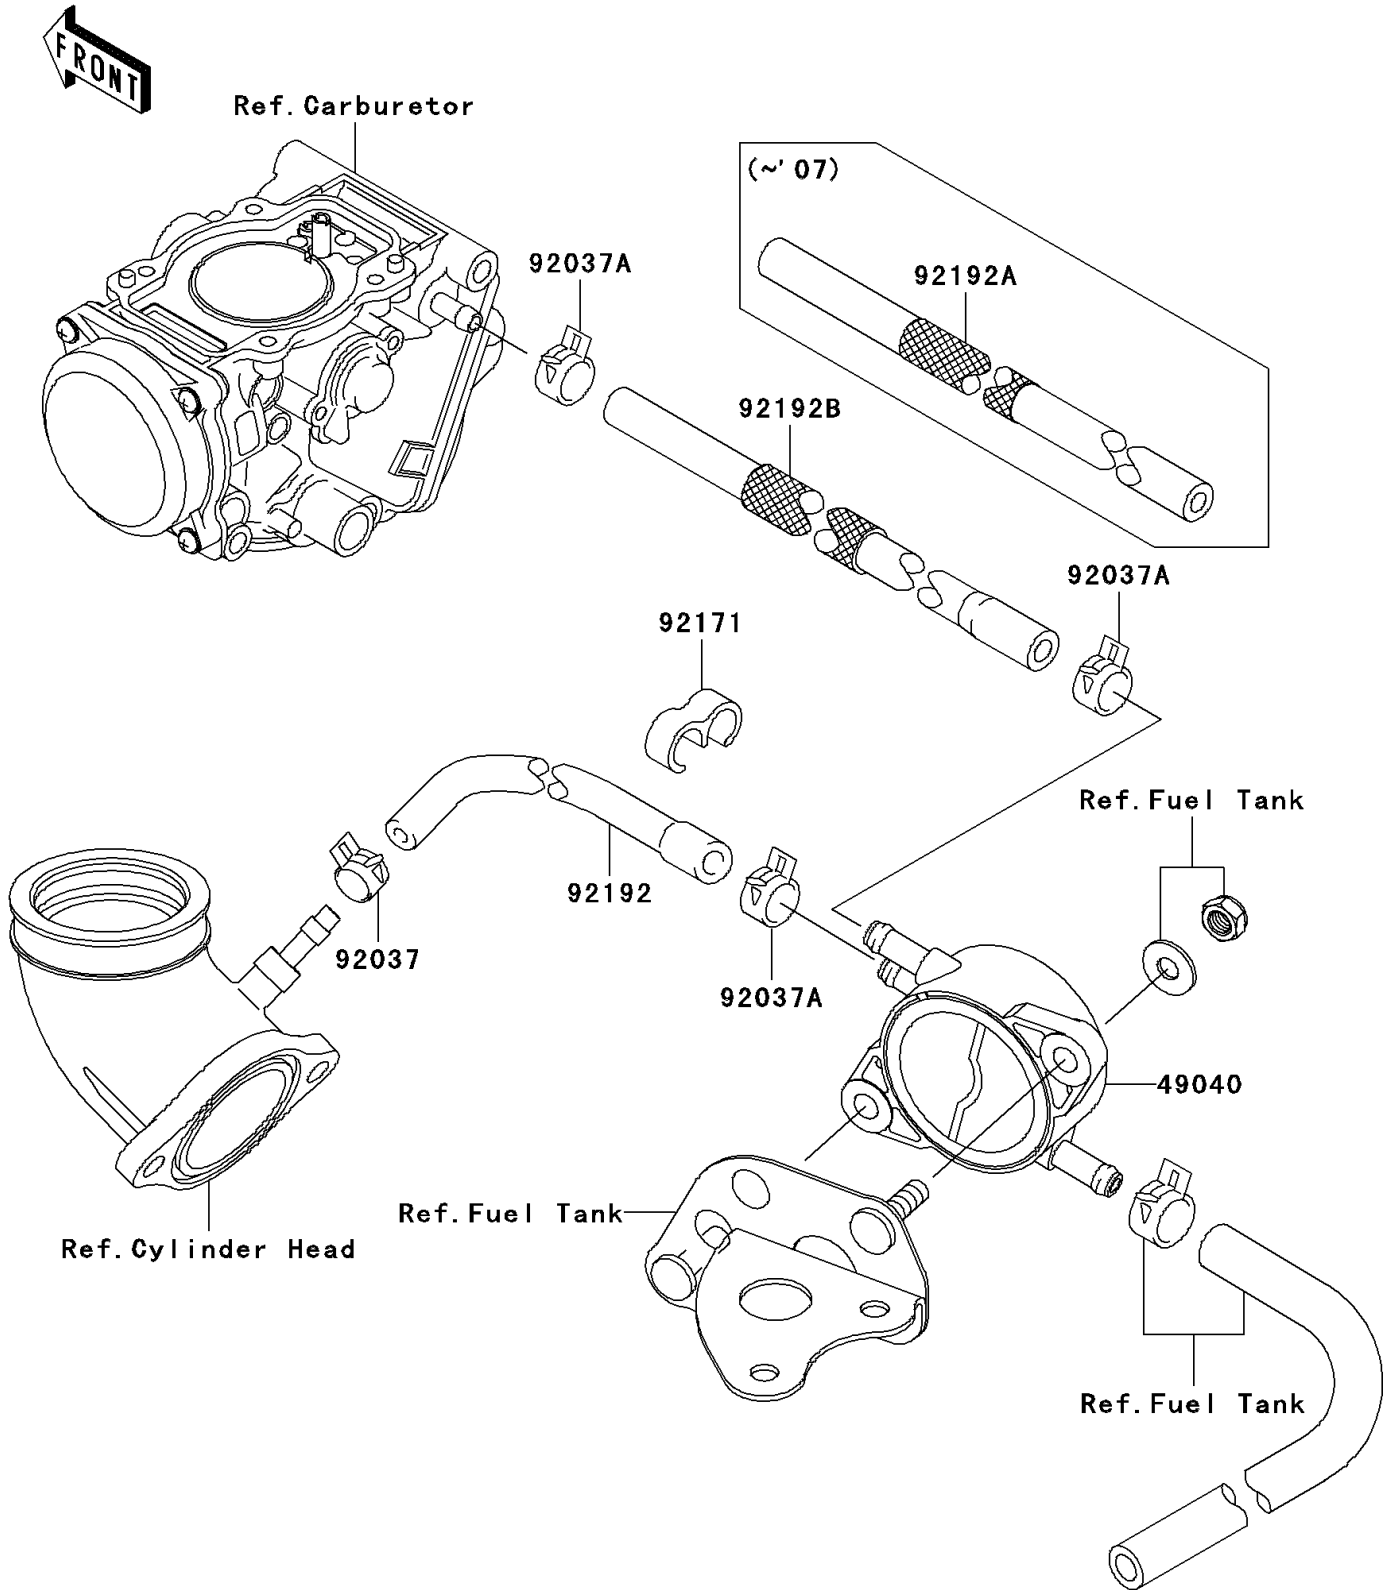

2010 Brute Force® 650 4x4 PARTS DIAGRAM

Fuel Pump

E1520

2010 Brute Force® 650 4x4 PARTS LIST

Fuel Pump

ITEM NAME	PART NUMBER	QUANTITY
PUMP-FUEL (Ref # 49040)	49040-0005	1
CLAMP,TUBE (Ref # 92037)	92037-1461	1
CLAMP,TUBE (Ref # 92037A)	92037-1505	3
CLAMP (Ref # 92171)	92171-1184	1
TUBE,L=330MM,BLUE STRIPE (Ref # 92192)	92192-0208	1
TUBE,5.3X10.5X340 (Ref # 92192B)	92192-0501	1