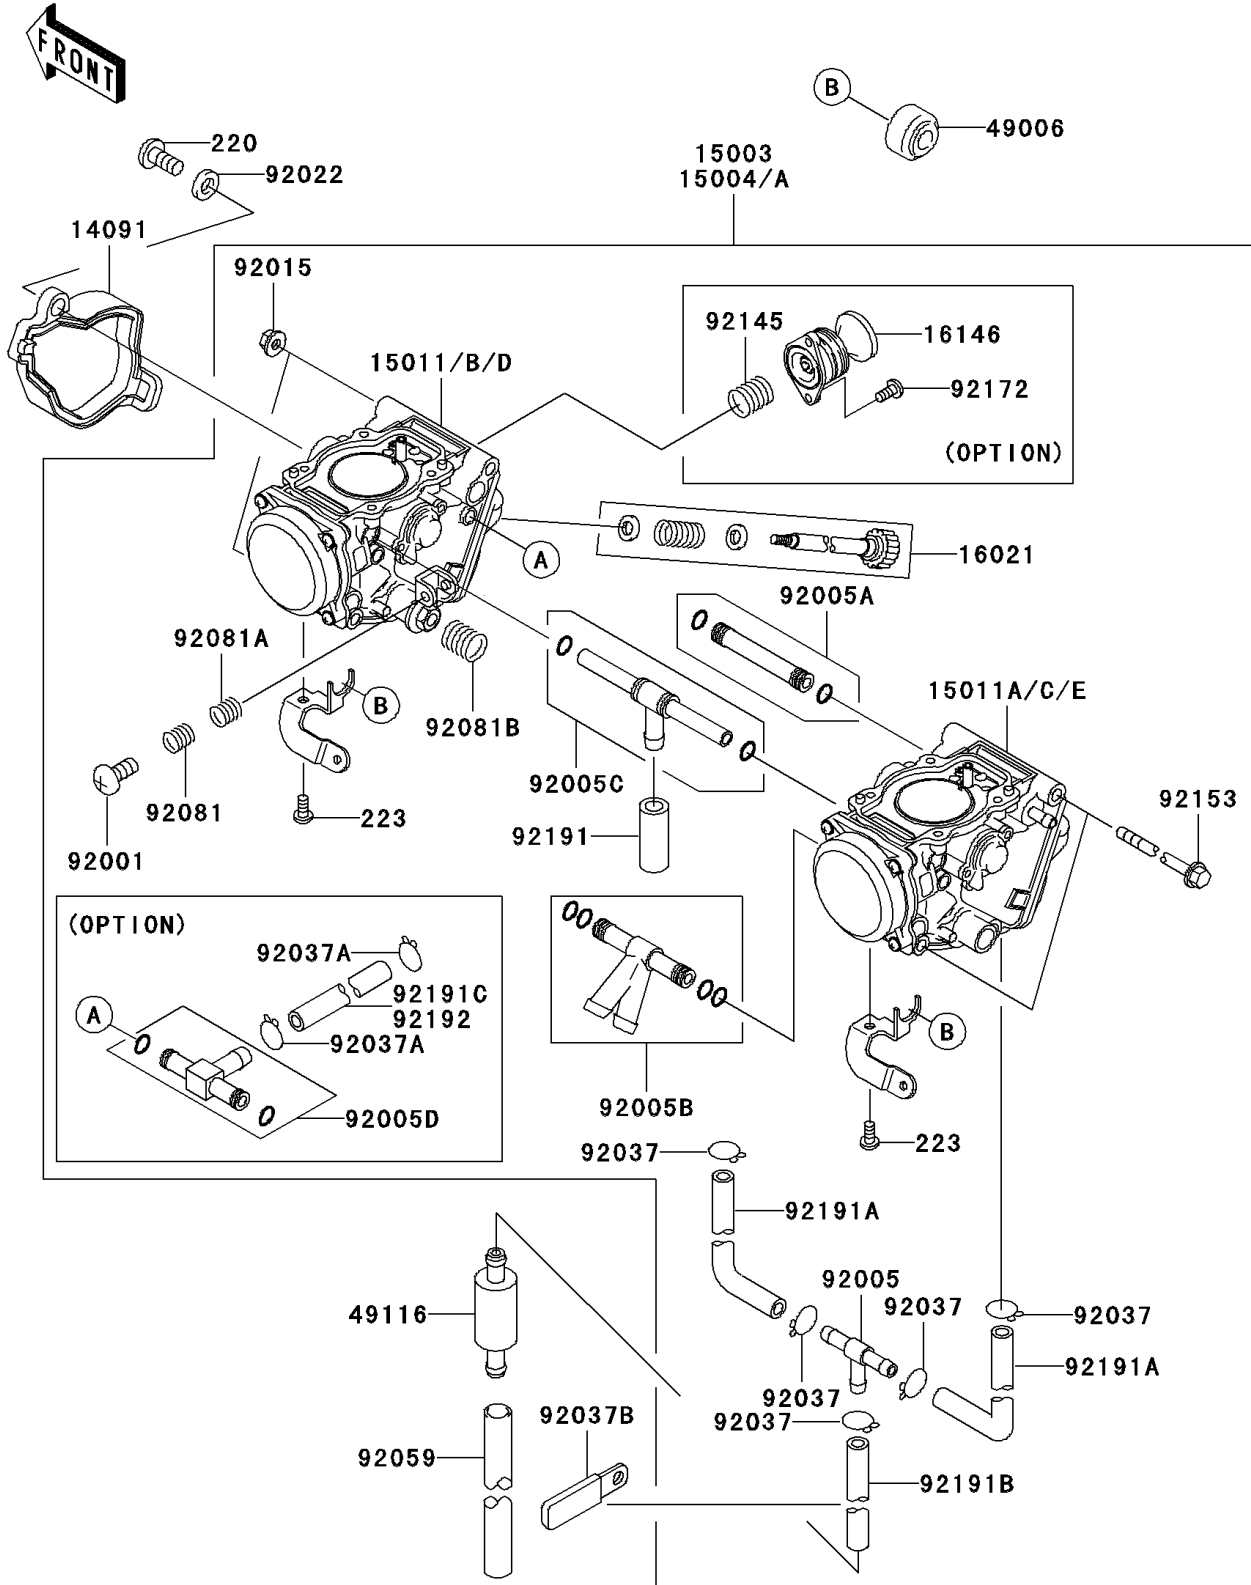

# 2008 Brute Force® 650 4x4 PARTS DIAGRAM

Carburetor(US)

E1611

## 2008 Brute Force® 650 4x4 PARTS LIST

Carburetor(US)

ITEM NAME	PART NUMBER	QUANTITY
CLAMP,TUBE (Ref # 92037A)	92037-1201	2
COVER,THROTTLE CABLE (Ref # 14091)	14091-1196	1
CARBURETOR-ASSY (Ref # 15003)	15003-0095	1
CARBURETOR-ASSY,CVKR32 (Ref # 15004A)	15004-0037	1
CARBURETOR,FR (Ref # 15011B)	15011-0100	1
CARBURETOR,RR (Ref # 15011C)	15011-0101	1
CARBURETOR,FR (Ref # 15011D)	15011-0116	1
CARBURETOR,RR (Ref # 15011E)	15011-0117	1
SCREW-THROTTLE STOP (Ref # 16021)	16021-1238	1
COVER-ASSY,PRIMING (Ref # 16146)	16146-1225	1
BOOT,STARTER CABLE (Ref # 49006)	49006-1353	2
VALVE-ASSY (Ref # 49116)	49116-1126	1
BOLT,THROTTLE ADJUST (Ref # 92001)	92001-1998	1
FITTING,FUEL,T-TYPE (Ref # 92005)	92005-1112	1
FITTING (Ref # 92005A)	92005-1375	1
FITTING (Ref # 92005B)	92005-1376	1
FITTING (Ref # 92005C)	92005-1385	1
SCREW-PAN-CROS,4X8 (Ref # 220)	220AA0408	1
SCREW-PAN-WS-CROS,4X8 (Ref # 223)	223AA0408	4
FITTING (Ref # 92005D)	92005-1393	1
NUT,FLANGED,5MM (Ref # 92015)	92015-1259	2
WASHER,5.2X13X1 (Ref # 92022)	92022-1380	1
CLAMP,TUBE (Ref # 92037)	92037-1201	5
CLAMP,L=45 (Ref # 92037B)	92037-1539	1
TUBE,7X10X100 (Ref # 92059)	92059-1736	1
SPRING (Ref # 92081)	92081-1620	1
SPRING,THROTTLE ADJUST LWR (Ref # 92081A)	92081-1621	1
SPRING,THROTTLE ADJUST CNT (Ref # 92081B)	92081-1622	1
SPRING,PRIMING (Ref # 92145)	92145-1451	1

## 2008 Brute Force® 650 4x4 PARTS LIST

Carburetor(US)

ITEM NAME	PART NUMBER	QUANTITY
BOLT,5X143 (Ref # 92153)	92153-1068	2
SCREW (Ref # 92172)	92172-0230	2
TUBE,7X11X25 (Ref # 92191)	92191-1672	1
TUBE,4.5X8X65 (Ref # 92191A)	92191-1673	2
TUBE,4.5X8X420 (Ref # 92191B)	92191-1674	1
TUBE,4.5X8.5X3.5 (Ref # 92192)	92192-0605	1