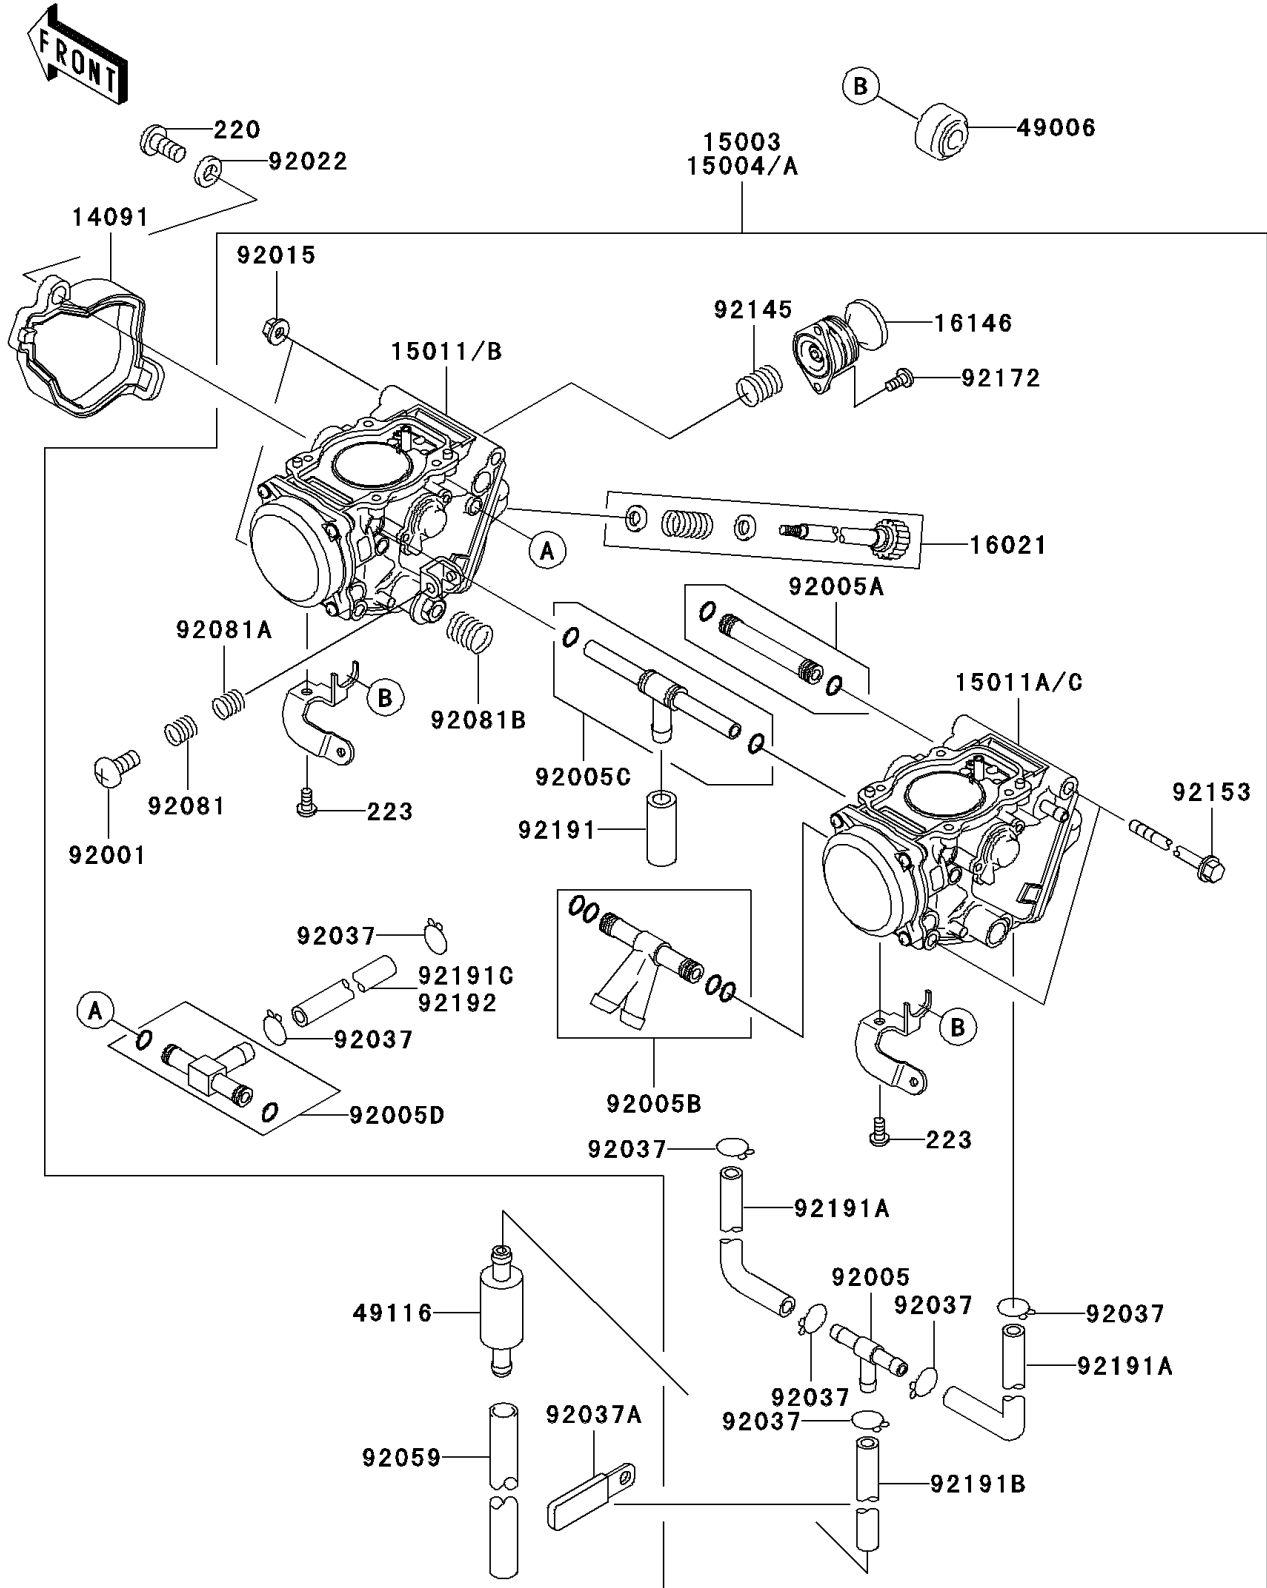

2008 Brute Force® 650 4x4 PARTS DIAGRAM

Carburetor(CN)

E1611A

2008 Brute Force® 650 4x4 PARTS LIST

Carburetor(CN)

ITEM NAME	PART NUMBER	QUANTITY
COVER,THROTTLE CABLE (Ref # 14091)	14091-1196	1
CARBURETOR-ASSY,CVKR32 (Ref # 15004A)	15004-0037	1
CARBURETOR,FR (Ref # 15011B)	15011-0116	1
CARBURETOR,RR (Ref # 15011C)	15011-0117	1
SCREW-THROTTLE STOP (Ref # 16021)	16021-1238	1
COVER-ASSY,PRIMING (Ref # 16146)	16146-1225	1
BOOT,STARTER CABLE (Ref # 49006)	49006-1353	2
VALVE-ASSY (Ref # 49116)	49116-1126	1
BOLT,THROTTLE ADJUST (Ref # 92001)	92001-1998	1
FITTING,FUEL,T-TYPE (Ref # 92005)	92005-1112	1
FITTING (Ref # 92005A)	92005-1375	1
FITTING (Ref # 92005B)	92005-1376	1
FITTING (Ref # 92005C)	92005-1385	1
FITTING (Ref # 92005D)	92005-1393	1
NUT,FLANGED,5MM (Ref # 92015)	92015-1259	2
WASHER,5.2X13X1 (Ref # 92022)	92022-1380	1
CLAMP,TUBE (Ref # 92037)	92037-1201	7
CLAMP,L=45 (Ref # 92037A)	92037-1539	1
SCREW-PAN-CROS,4X8 (Ref # 220)	220AA0408	1
SCREW-PAN-WS-CROS,4X8 (Ref # 223)	223AA0408	2
TUBE,7X10X100 (Ref # 92059)	92059-1736	1
SPRING (Ref # 92081)	92081-1620	1
SPRING,THROTTLE ADJUST LWR (Ref # 92081A)	92081-1621	1
SPRING,THROTTLE ADJUST CNT (Ref # 92081B)	92081-1622	1
SPRING,PRIMING (Ref # 92145)	92145-1451	1
BOLT,5X143 (Ref # 92153)	92153-1068	2
SCREW (Ref # 92172)	92172-0230	2
TUBE,7X11X25 (Ref # 92191)	92191-1672	1
TUBE,4.5X8X65 (Ref # 92191A)	92191-1673	2

2008 Brute Force® 650 4x4 PARTS LIST

Carburetor(CN)

ITEM NAME	PART NUMBER	QUANTITY
TUBE,4.5X8X420 (Ref # 92191B)	92191-1674	1
TUBE,4.5X8.5X3.5 (Ref # 92192)	92192-0605	1