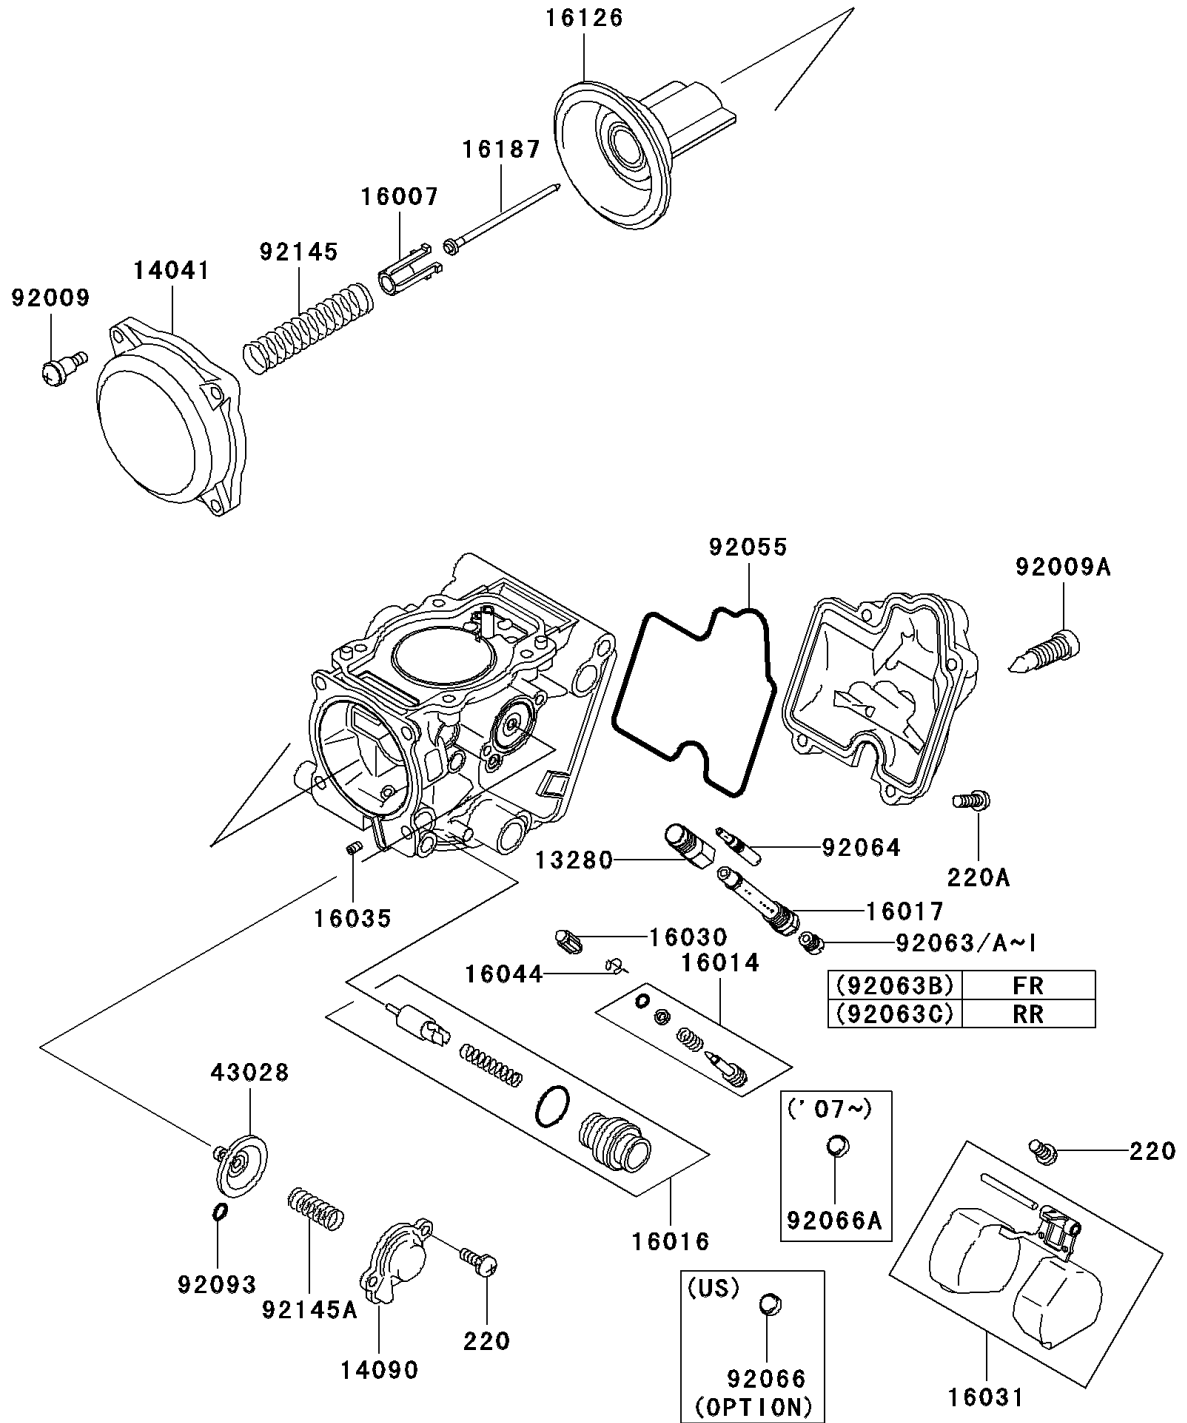

2009 Brute Force® 650 4x4 PARTS DIAGRAM

Carburetor Parts

E1612

2009 Brute Force® 650 4x4 PARTS LIST

Carburetor Parts

ITEM NAME	PART NUMBER	QUANTITY
HOLDER,JET (Ref # 13280)	13280-1096	2
CAP-CHAMBER,MIXING (Ref # 14041)	14041-1090	2
COVER,AIR CUT VALVE (Ref # 14090)	14090-1984	2
SEAT-SPRING,THROTTLE VALVE (Ref # 16007)	16007-1120	2
SCREW-PILOT AIR (Ref # 16014)	16014-1105	2
PLUNGER (Ref # 16016)	16016-1117	2
JET-NEEDLE (Ref # 16017)	16017-1441	2
VALVE-FLOAT (Ref # 16030)	16030-1007	2
FLOAT (Ref # 16031)	16031-1097	2
JET-AIR,LEAK (Ref # 16035)	16035-1055	2
CLAMP,FLOAT VALVE (Ref # 16044)	16044-007	2
VALVE,VACUUM (Ref # 16126)	16126-1226	2
NEEDLE-JET,NAZH (Ref # 16187)	16187-1199	2
DIAPHRAGM,AIR CUT VALVE (Ref # 43028)	43028-1085	2
SCREW,4X4.4 (Ref # 92009)	92009-1549	8
SCREW,DRAIN,6X0.75 (Ref # 92009A)	92009-1551	2
RING-O,FLOAT CHAMBER (Ref # 92055)	92055-1589	2
JET-MAIN,#140 (Ref # 92063)	92063-1013	AR
JET-MAIN,#135 (Ref # 92063A)	92063-1014	AR
JET-MAIN,#138 (Ref # 92063B)	92063-1015	1
JET-MAIN,#142 (Ref # 92063C)	92063-1016	1
JET-MAIN,#145 (Ref # 92063D)	92063-1017	AR
JET-MAIN,#125 (Ref # 92063E)	92063-1069	AR
JET-MAIN,#128 (Ref # 92063F)	92063-1074	AR
JET-MAIN,#130 (Ref # 92063G)	92063-1075	AR
JET-MAIN,#132 (Ref # 92063H)	92063-1076	AR
JET-MAIN,#148 (Ref # 92063I)	92063-1324	AR
JET-PILOT,#40 (Ref # 92064)	92064-1232	2
PLUG,PILOT AIR SCREW (Ref # 92066A)	92066-3769	2

2009 Brute Force® 650 4x4 PARTS LIST

Carburetor Parts

ITEM NAME	PART NUMBER	QUANTITY
SEAL,"U"RING (Ref # 92093)	92093-1046	2
SPRING,VACUUM VALVE (Ref # 92145)	92145-1227	2
SPRING,AIR CUT VALVE (Ref # 92145A)	92145-1450	2
SCREW-PAN-CROS,4X8 (Ref # 220)	220AA0408	6
SCREW-PAN-CROS,4X14 (Ref # 220A)	220AA0414	8
PLUG,PILOT AIR SCREW (Ref # 92066)	92066-3769	2