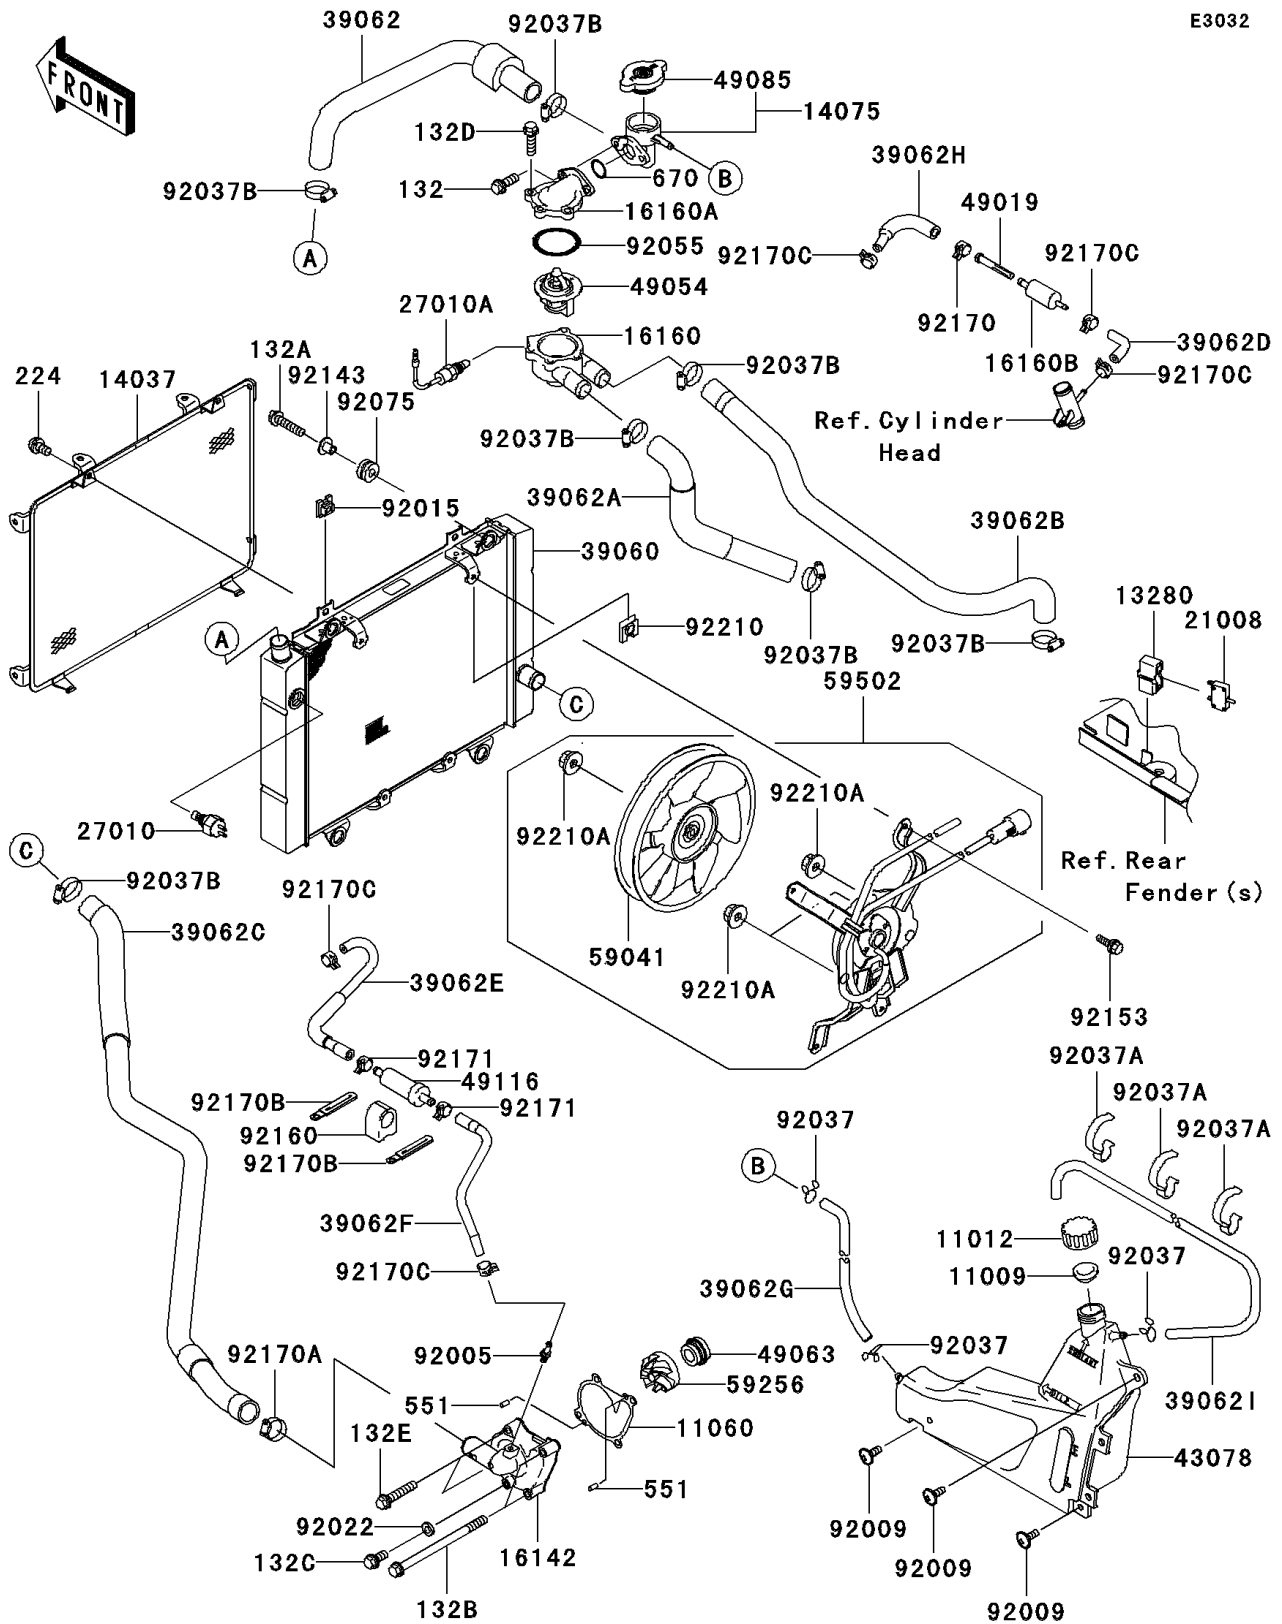

2008 Brute Force® 650 4x4 PARTS DIAGRAM

Radiator

E3032

2008 Brute Force® 650 4x4 PARTS LIST

Radiator

ITEM NAME	PART NUMBER	QUANTITY
GASKET,RESERVOIR TANK CAP (Ref # 11009)	11009-1145	1
CAP (Ref # 11012)	11012-1084	1
GASKET,WATER PUMP (Ref # 11060)	11060-1964	1
HOLDER,BREAKER (Ref # 13280)	13280-0082	1
SCREEN,RADIATOR (Ref # 14037)	14037-1283	1
CAP-ASSY,RADIATOR (Ref # 14075)	14075-1085	1
COVER-PUMP,WATER (Ref # 16142)	16142-0002	1
BODY,THERMOSTAT,LWR (Ref # 16160)	16160-1112	1
BODY,THERMOSTAT,UPP (Ref # 16160A)	16160-1113	1
BODY (Ref # 16160B)	16160-1359	1
BREAKER,FAN MOTOR (Ref # 21008)	21008-0001	1
SWITCH,FAN (Ref # 27010)	27010-1202	1
SWITCH,SENSOR WATER (Ref # 27010A)	27010-1346	1
RADIATOR (Ref # 39060)	39060-0011	1
HOSE-COOLING,THERMO-RADIATOR (Ref # 39062)	39062-0081	1
HOSE-COOLING,HEAD,FR-THERMO (Ref # 39062A)	39062-0181	1
HOSE-COOLING,HEAD,RR-THERMO (Ref # 39062B)	39062-0182	1
HOSE-COOLING,RADIATOR-PUMP (Ref # 39062C)	39062-0183	1
HOSE-COOLING,HEAD-FILTER (Ref # 39062D)	39062-1816	1
HOSE-COOLING,CARB-VALVE (Ref # 39062E)	39062-1817	1
HOSE-COOLING,VALVE-WATER PUMP (Ref # 39062F)	39062-1818	1
HOSE-COOLING,THERMO-RESERV (Ref # 39062G)	39062-1823	1
HOSE-COOLING,FILTER-CARB (Ref # 39062H)	39062-1858	1
HOSE-COOLING,5.5X10.5X1030 (Ref # 39062I)	39062-1872	1
RESERVOIR (Ref # 43078)	43078-1171	1
FILTER-WATER (Ref # 49019)	49019-1068	1
THERMOSTAT (Ref # 49054)	49054-1055	1
SEAL-MECHANICAL,WATER (Ref # 49063)	49063-1055	1
CAP-ASSY-PRESSURE (Ref # 49085)	49085-1066	1