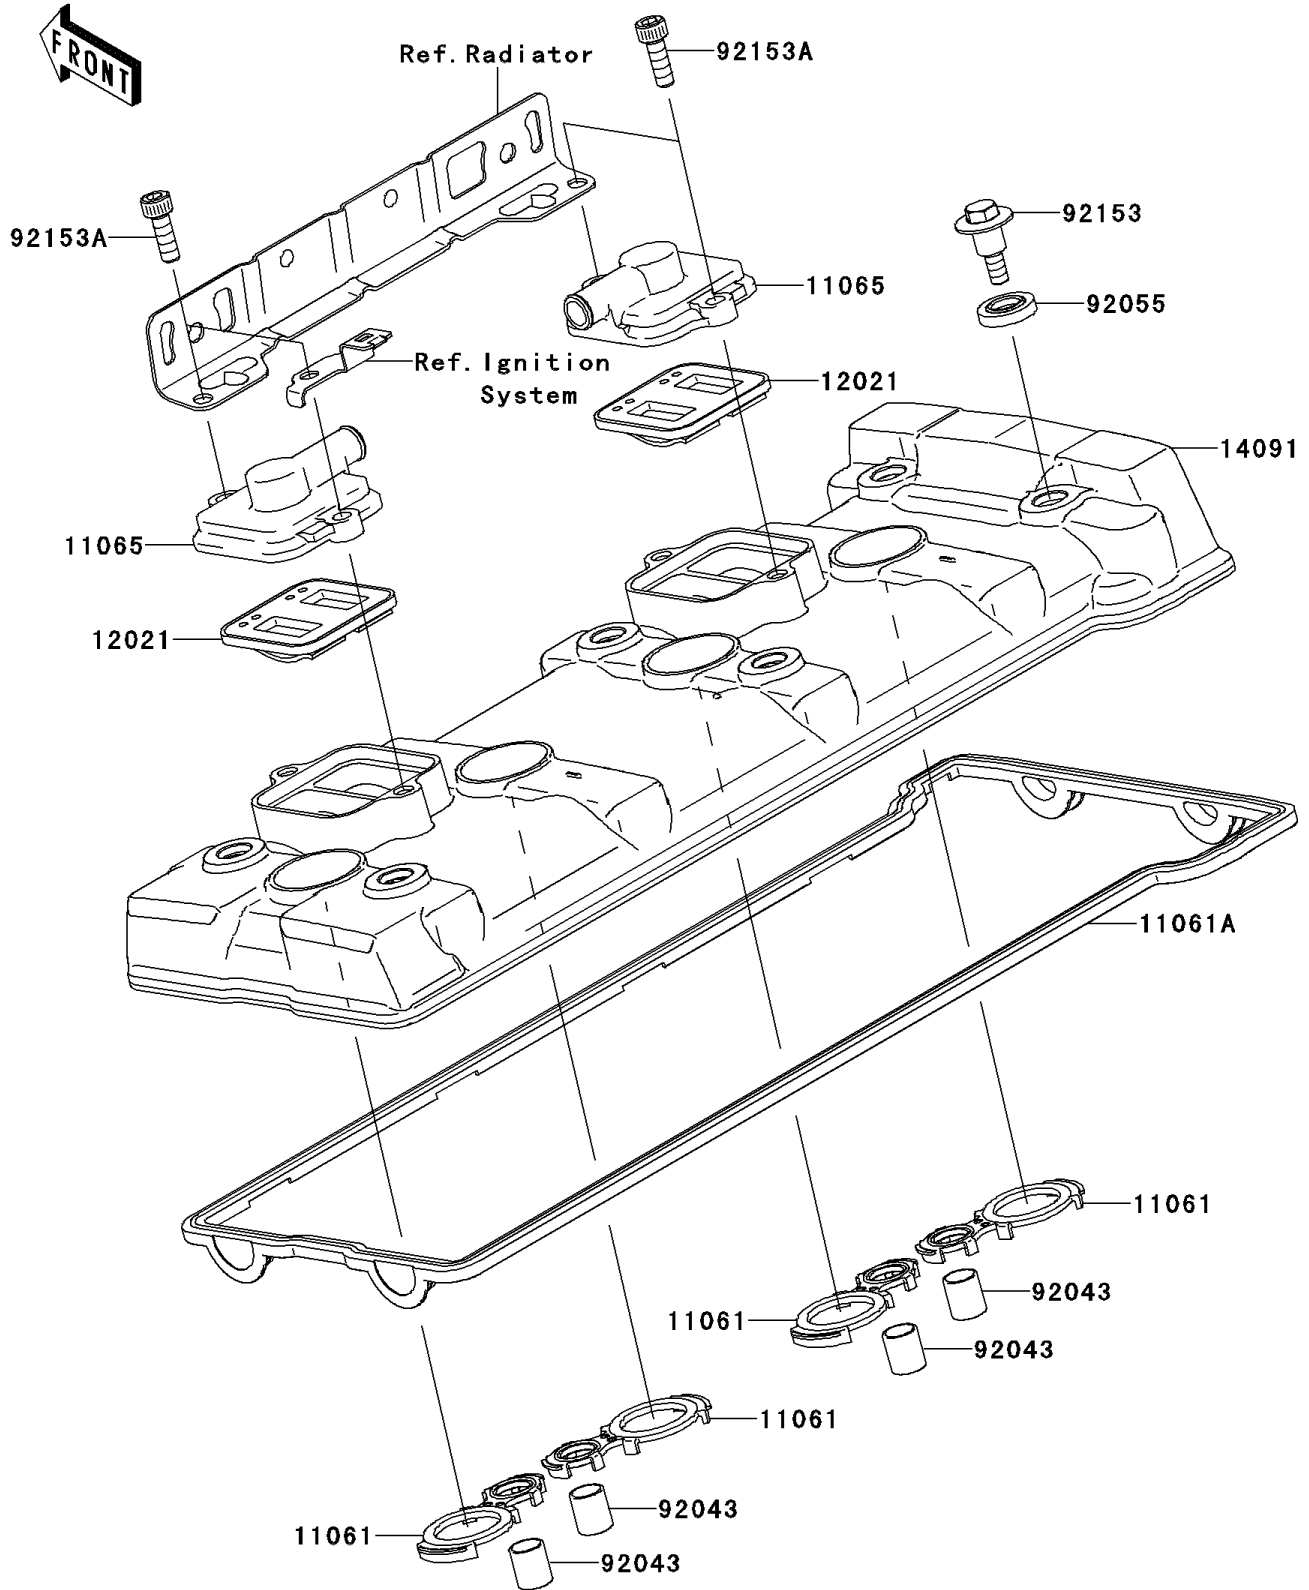

2013 NINJA® ZX™ -14R PARTS DIAGRAM

Cylinder Head Cover

E1112

2013 NINJA® ZX™ -14R PARTS LIST

Cylinder Head Cover

ITEM NAME	PART NUMBER	QUANTITY
GASKET,HEAD HOLE (Ref # 11061)	11061-0196	4
GASKET,HEAD COVER (Ref # 11061A)	11061-0738	1
CAP (Ref # 11065)	11065-1247	2
VALVE-ASSY-REED (Ref # 12021)	12021-1130	2
COVER,HEAD (Ref # 14091)	14091-1574	1
PIN,10.1X12X14 (Ref # 92043)	92043-4009	4
RING-O (Ref # 92055)	92055-0187	6
BOLT,FLANGED,6X22.5 (Ref # 92153)	92153-1016	6
BOLT,SOCKET,6X18 (Ref # 92153A)	92153-1284	4