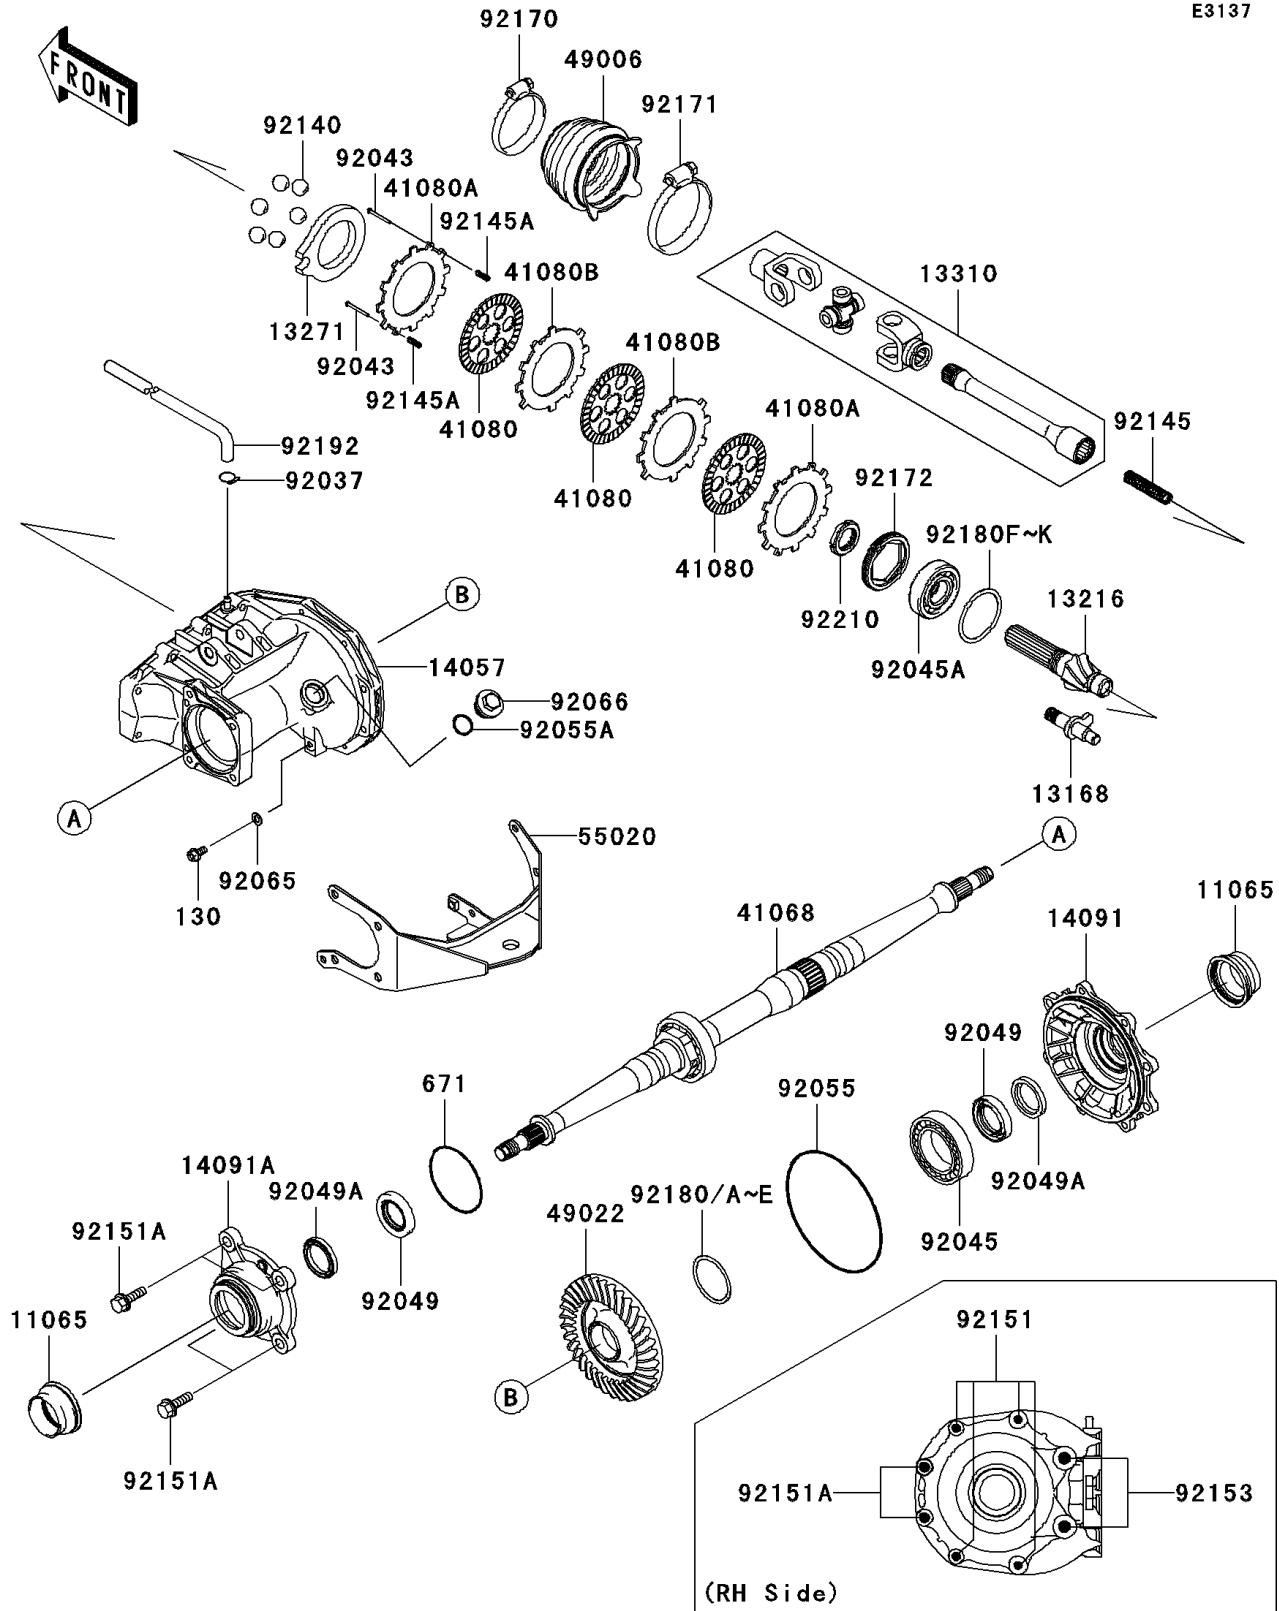

2007 Brute Force 650 4x4 PARTS DIAGRAM

Drive Shaft-Rear

E3137

2007 Brute Force 650 4x4 PARTS LIST

Drive Shaft-Rear

ITEM NAME	PART NUMBER	QUANTITY
CAP (Ref # 11065)	11065-1260	2
LEVER,BRAKE (Ref # 13168)	13168-1687	1
GEAR-COMP,RR,8T (Ref # 13216)	13216-0002	1
PLATE,CAM (Ref # 13271)	13271-0539	1
SHAFT-ASSY,RR DRIVE SHAFT (Ref # 13310)	13310-1026	1
CASE-COMP-GEAR (Ref # 14057)	14057-0001	1
COVER,RH (Ref # 14091)	14091-0028	1
COVER,LH (Ref # 14091A)	14091-1422	1
AXLE (Ref # 41068)	41068-1453	1
DISC,FRICITION (Ref # 41080)	41080-1482	3
DISC,PRESSURE (Ref # 41080A)	41080-1483	2
DISC,SEPARATER (Ref # 41080B)	41080-1484	2
BOOT,RR DRIVE SHAFT (Ref # 49006)	49006-1358	1
GEAR-BEVEL,RR,35T (Ref # 49022)	49022-0003	1
GUARD,RR CASE (Ref # 55020)	55020-0038	1
CLAMP,HOSE (Ref # 92037)	92037-1104	1
PIN,3X35 (Ref # 92043)	92043-1617	2
BEARING-BALL,55X90X18 (Ref # 92045)	92045-0078	1
BEARING-BALL,BX30-1C3 UR3 (Ref # 92045A)	92045-0099	1
SEAL-OIL,HTC40X58X8 (Ref # 92049)	92049-0012	2
SEAL-OIL,SC40X52X7 (Ref # 92049A)	92049-0013	2
RING-O,156.3X3.7 (Ref # 92055)	92055-0004	1
RING-O,25.7X2.4 (Ref # 92055A)	92055-1136	1
GASKET (Ref # 92065)	92065-023	1
PLUG (Ref # 92066)	92066-1303	1
BALL,D/O#12 (Ref # 92140)	92140-1064	6
SPRING,RR DRIVE SHAFT (Ref # 92145)	92145-1300	1
SPRING,RR BRAKE (Ref # 92145A)	92145-1301	2
BOLT,8X30 (Ref # 92151)	92151-1908	4