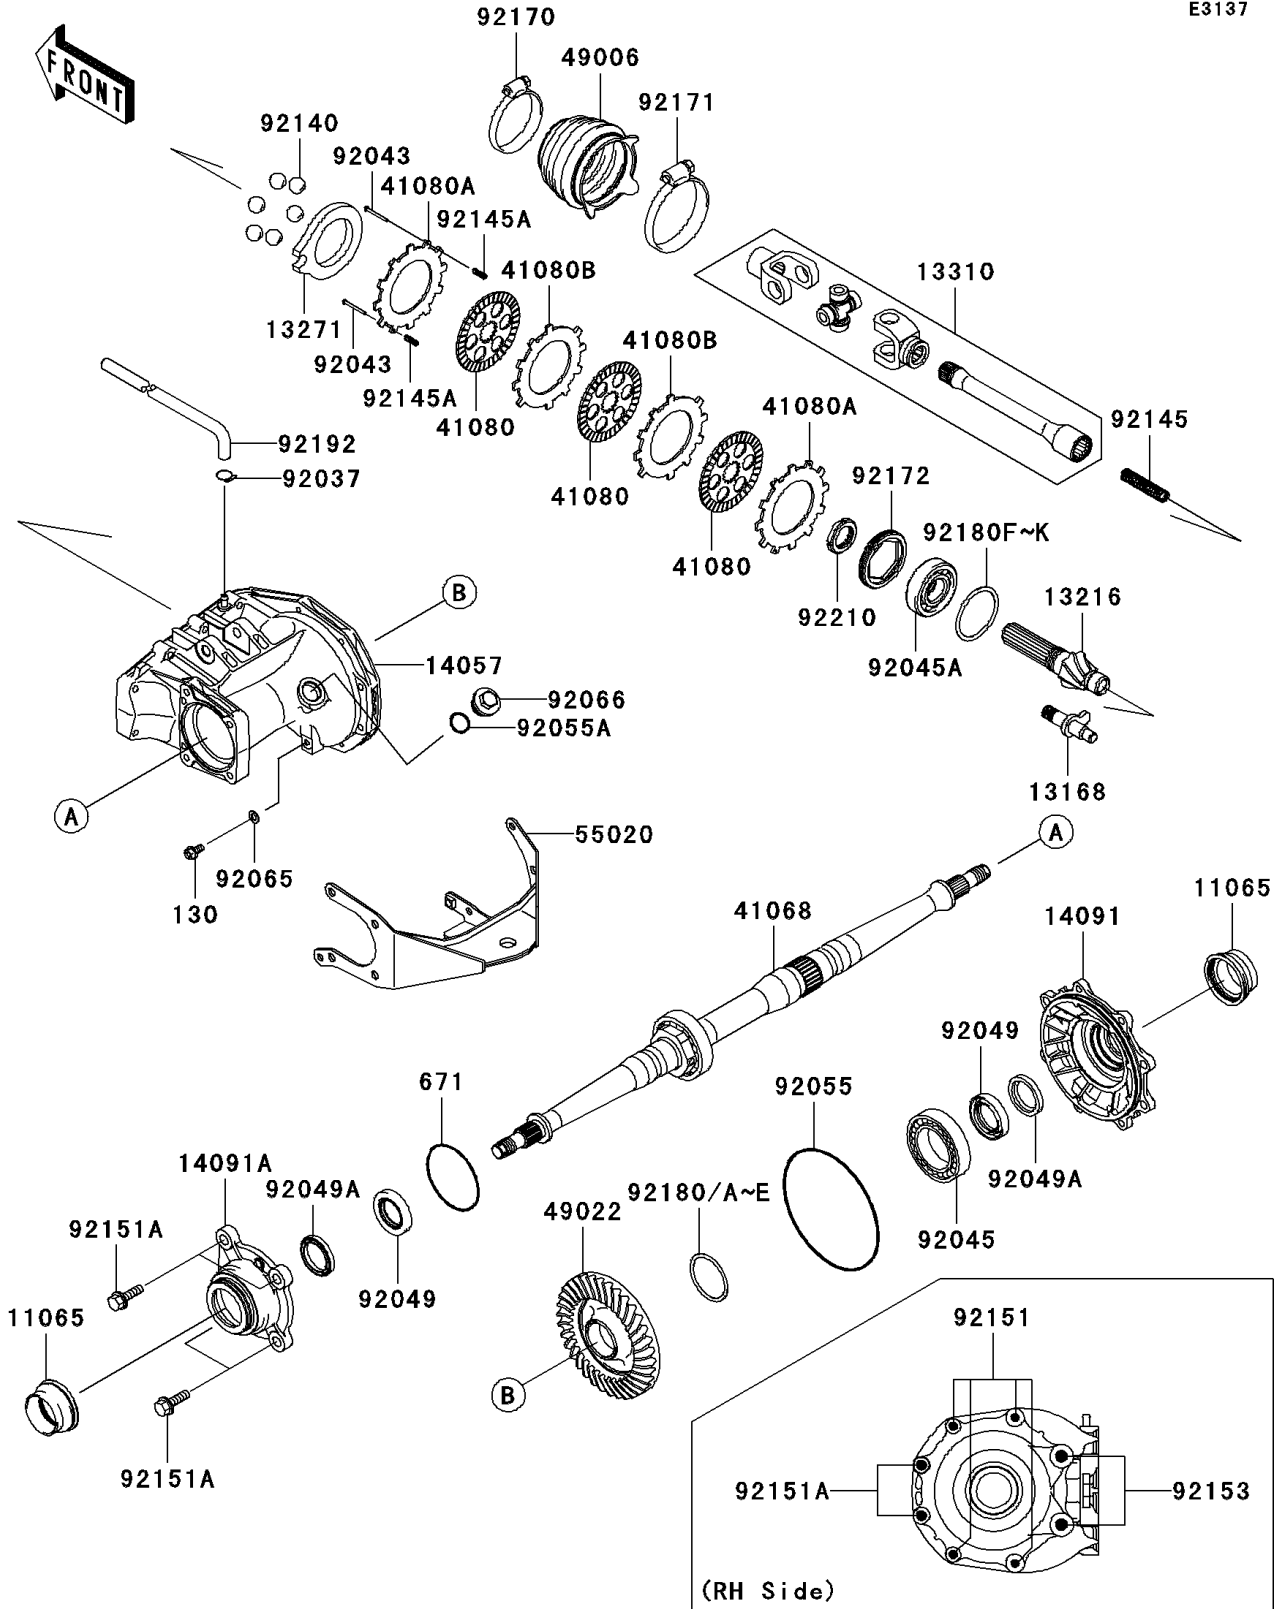

2008 Brute Force® 650 4x4 PARTS DIAGRAM

Drive Shaft-Rear

E3137

2008 Brute Force® 650 4x4 PARTS LIST

Drive Shaft-Rear

ITEM NAME	PART NUMBER	QUANTITY
CAP (Ref # 11065)	11065-1260	2
LEVER,BRAKE (Ref # 13168)	13168-1687	1
GEAR-COMP,RR,8T (Ref # 13216)	13216-0002	1
PLATE,CAM (Ref # 13271)	13271-0539	1
SHAFT-ASSY,RR DRIVE SHAFT (Ref # 13310)	13310-1026	1
CASE-COMP-GEAR (Ref # 14057)	14057-0001	1
COVER,RH (Ref # 14091)	14091-0028	1
COVER,LH (Ref # 14091A)	14091-1422	1
AXLE (Ref # 41068)	41068-1453	1
DISC,FRICITION (Ref # 41080)	41080-1482	3
DISC,PRESSURE (Ref # 41080A)	41080-1483	2
DISC,SEPARATER (Ref # 41080B)	41080-1484	2
BOOT,RR DRIVE SHAFT (Ref # 49006)	49006-1358	1
GEAR-BEVEL,RR,35T (Ref # 49022)	49022-0003	1
GUARD,RR CASE (Ref # 55020)	55020-0038	1
CLAMP,HOSE (Ref # 92037)	92037-1104	1
PIN,3X35 (Ref # 92043)	92043-1617	2
BEARING-BALL,55X90X18 (Ref # 92045)	92045-0078	1
BEARING-BALL,BX30-1C3 UR3 (Ref # 92045A)	92045-0099	1
SEAL-OIL,HTC40X58X8 (Ref # 92049)	92049-0012	2
SEAL-OIL,SC40X52X7 (Ref # 92049A)	92049-0013	2
RING-O,156.3X3.7 (Ref # 92055)	92055-0004	1
RING-O,25.7X2.4 (Ref # 92055A)	92055-1136	1
GASKET (Ref # 92065)	92065-023	1
PLUG (Ref # 92066)	92066-1303	1
BALL,D/O#12 (Ref # 92140)	92140-1064	6
SPRING,RR DRIVE SHAFT (Ref # 92145)	92145-1300	1
SPRING,RR BRAKE (Ref # 92145A)	92145-1301	2
BOLT,8X30 (Ref # 92151)	92151-1908	4