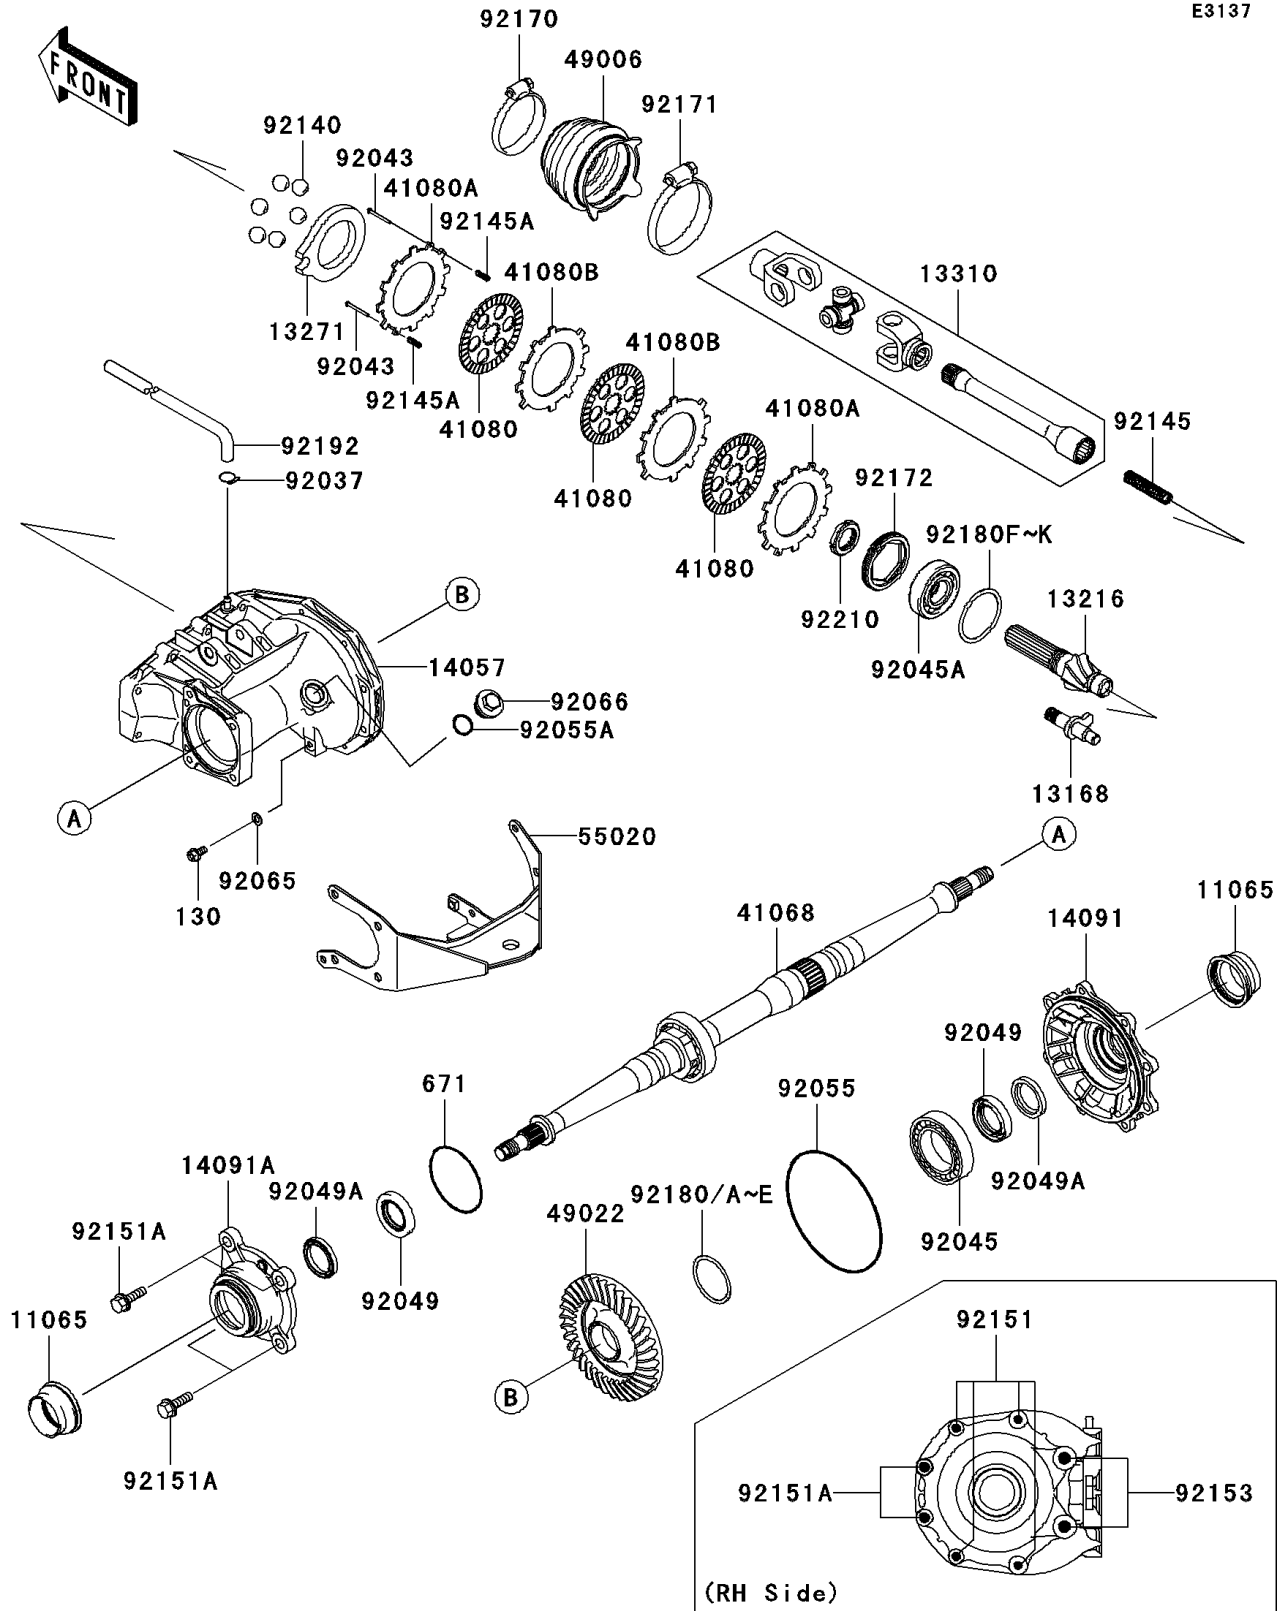

# 2009 Brute Force® 650 4x4 PARTS DIAGRAM

Drive Shaft-Rear

E3137

### Drive Shaft-Rear

ITEM NAME	PART NUMBER	QUANTITY
CAP (Ref # 11065)	11065-1260	2
LEVER,BRAKE (Ref # 13168)	13168-1687	1
GEAR-COMP,RR,8T (Ref # 13216)	13216-0002	1
PLATE,CAM (Ref # 13271)	13271-0539	1
SHAFT-ASSY,RR DRIVE SHAFT (Ref # 13310)	13310-1026	1
CASE-COMP-GEAR (Ref # 14057)	14057-0001	1
COVER,RH (Ref # 14091)	14091-0028	1
COVER,LH (Ref # 14091A)	14091-1422	1
AXLE (Ref # 41068)	41068-1453	1
DISC,FRICITION (Ref # 41080)	41080-1482	3
DISC,PRESSURE (Ref # 41080A)	41080-1483	2
DISC,SEPARATER (Ref # 41080B)	41080-1484	2
BOOT,RR DRIVE SHAFT (Ref # 49006)	49006-1358	1
GEAR-BEVEL,RR,35T (Ref # 49022)	49022-0003	1
GUARD,RR CASE (Ref # 55020)	55020-0038	1
CLAMP,HOSE (Ref # 92037)	92037-1104	1
PIN,3X35 (Ref # 92043)	92043-1617	2
BEARING-BALL,55X90X18 (Ref # 92045)	92045-0078	1
BEARING-BALL,BX30-1C3 UR3 (Ref # 92045A)	92045-0099	1
SEAL-OIL,HTC40X58X8 (Ref # 92049)	92049-0012	2
SEAL-OIL,SC40X52X7 (Ref # 92049A)	92049-0013	2
RING-O,156.3X3.7 (Ref # 92055)	92055-0004	1
RING-O,25.7X2.4 (Ref # 92055A)	92055-1136	1
GASKET (Ref # 92065)	92065-023	1
PLUG (Ref # 92066)	92066-1303	1
BALL,D/O#12 (Ref # 92140)	92140-1064	6
SPRING,RR DRIVE SHAFT (Ref # 92145)	92145-1300	1
SPRING,RR BRAKE (Ref # 92145A)	92145-1301	2
BOLT,8X30 (Ref # 92151)	92151-1908	4