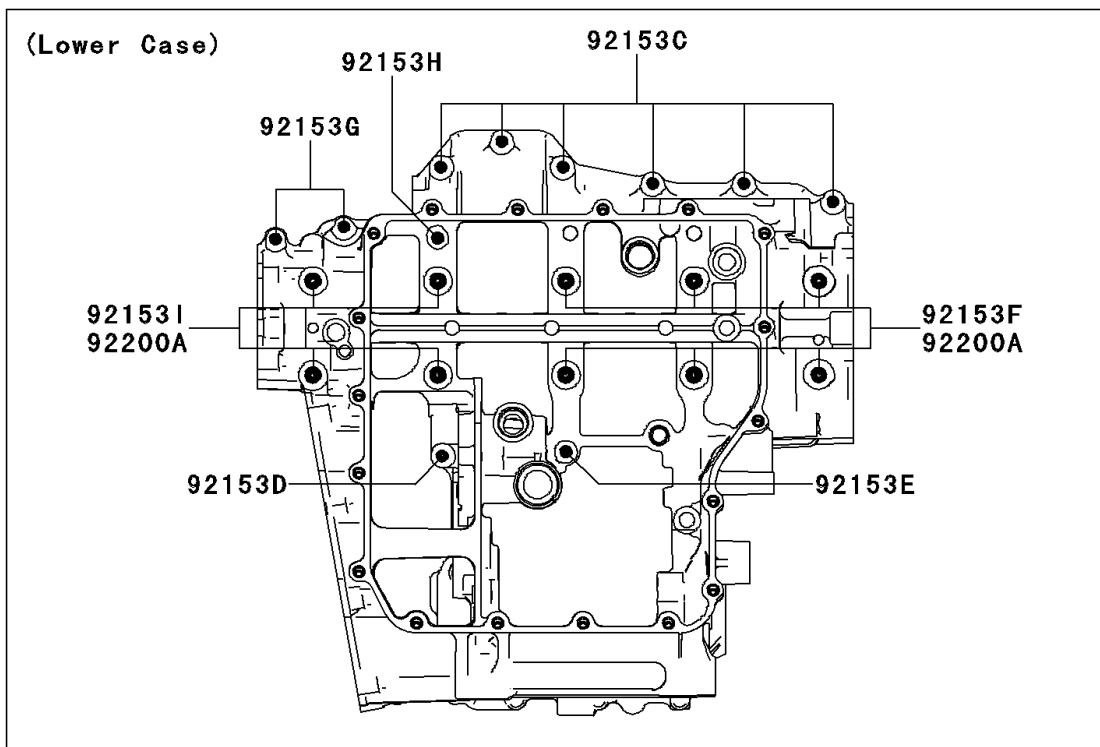

2013 NINJA[®] ZX[™] -14R PARTS DIAGRAM

Crankcase Bolt Pattern

E1412

2013 NINJA® ZX™ -14R PARTS LIST

Crankcase Bolt Pattern

ITEM NAME	PART NUMBER	QUANTITY
BOLT,FLANGED,8X80 (Ref # 92153)	92153-1035	2
BOLT,FLANGED,8X70 (Ref # 92153A)	92153-1036	2
BOLT,FLANGED,7X65 (Ref # 92153B)	92153-1040	2
BOLT,FLANGED,7X45 (Ref # 92153C)	92153-1041	6
BOLT,FLANGED,7X50 (Ref # 92153D)	92153-1042	1
BOLT,FLANGED,7X85 (Ref # 92153E)	92153-1043	1
BOLT,FLANGED,10X90 (Ref # 92153F)	92153-1044	6
BOLT,FLANGED,7X60 (Ref # 92153G)	92153-1045	2
BOLT,FLANGED,7X110 (Ref # 92153H)	92153-1046	1
BOLT,FLANGED,10X120 (Ref # 92153I)	92153-1047	4
BOLT,FLANGED,6X65 (Ref # 92153J)	92153-1567	1
BOLT,FLANGED,6X50 (Ref # 92153K)	92153-1568	1
BOLT,FLANGED,6X25 (Ref # 92153L)	92153-1569	2
BOLT,FLANGED,6X40 (Ref # 92153M)	92153-1570	3
WASHER,8.2X16X1.6 (Ref # 92200)	92200-0047	4
WASHER,10.5X19X2.3 (Ref # 92200A)	92200-0257	10