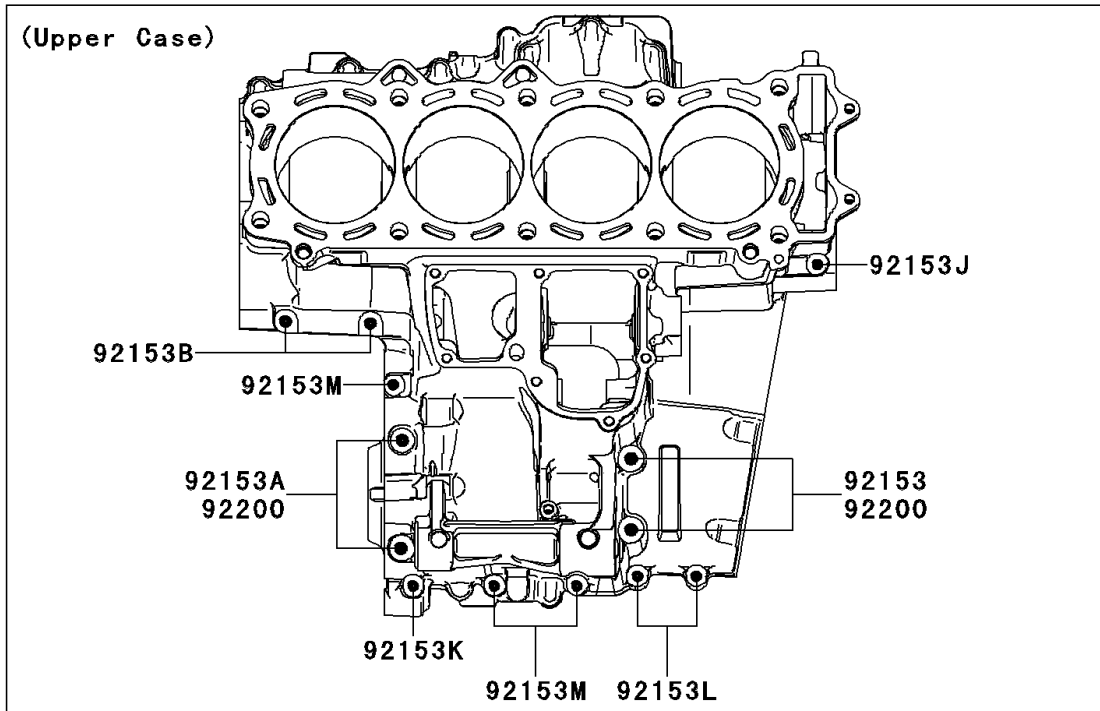

2013 NINJA[®] ZX[™] -14R PARTS DIAGRAM

Crankcase Bolt Pattern

E1412

2013 NINJA® ZX™ -14R PARTS LIST

Crankcase Bolt Pattern

ITEM NAME	PART NUMBER	QUANTITY
BOLT,FLANGED,8X80 (Ref # 92153)	92153-1035	2
BOLT,FLANGED,8X70 (Ref # 92153A)	92153-1036	2
BOLT,FLANGED,7X65 (Ref # 92153B)	92153-1040	2
BOLT,FLANGED,7X45 (Ref # 92153C)	92153-1041	6
BOLT,FLANGED,7X50 (Ref # 92153D)	92153-1042	1
BOLT,FLANGED,7X85 (Ref # 92153E)	92153-1043	1
BOLT,FLANGED,10X90 (Ref # 92153F)	92153-1044	6
BOLT,FLANGED,7X60 (Ref # 92153G)	92153-1045	2
BOLT,FLANGED,7X110 (Ref # 92153H)	92153-1046	1
BOLT,FLANGED,10X120 (Ref # 92153I)	92153-1047	4
BOLT,FLANGED,6X65 (Ref # 92153J)	92153-1567	1
BOLT,FLANGED,6X50 (Ref # 92153K)	92153-1568	1
BOLT,FLANGED,6X25 (Ref # 92153L)	92153-1569	2
BOLT,FLANGED,6X40 (Ref # 92153M)	92153-1570	3
WASHER,8.2X16X1.6 (Ref # 92200)	92200-0047	4
WASHER,10.5X19X2.3 (Ref # 92200A)	92200-0257	10