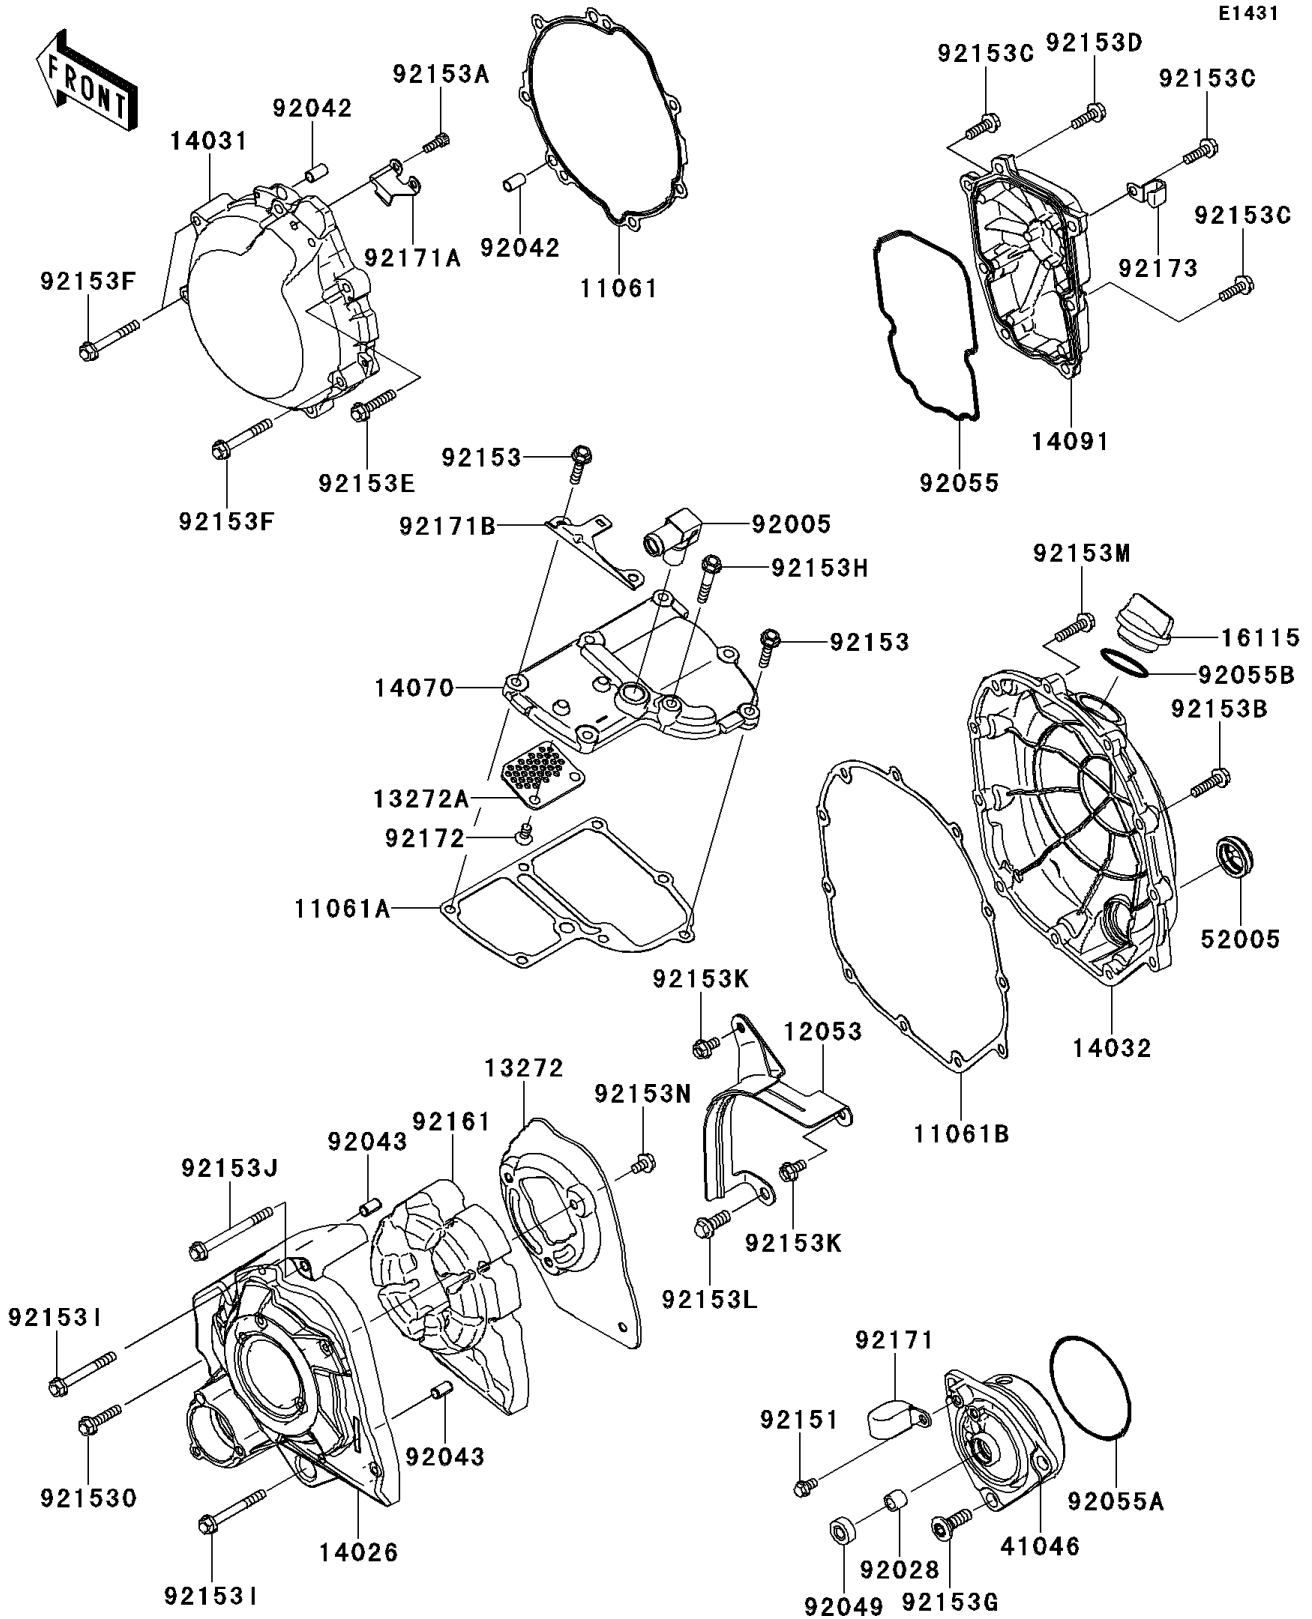

2013 NINJA® ZX™ -14R PARTS DIAGRAM

Engine Cover(s)

2013 NINJA® ZX™ -14R PARTS LIST

Engine Cover(s)

ITEM NAME	PART NUMBER	QUANTITY
GASKET,GENERATOR COVER (Ref # 11061)	11061-0197	1
GASKET,BREATHER BODY (Ref # 11061A)	11061-0808	1
GASKET,CLUTCH COVER (Ref # 11061B)	11061-0810	1
GUIDE-CHAIN (Ref # 12053)	12053-0097	1
PLATE (Ref # 13272)	13272-0037	1
PLATE (Ref # 13272A)	13272-1311	1
COVER-CHAIN (Ref # 14026)	14026-0094	1
COVER-GENERATOR (Ref # 14031)	14031-0083	1
COVER-CLUTCH (Ref # 14032)	14032-0570	1
BODY-BREATHER (Ref # 14070)	14070-0061	1
COVER,PULSER (Ref # 14091)	14091-0896	1
CAP-OIL FILLER (Ref # 16115)	16115-1009	1
HOUSING-BEARING (Ref # 41046)	41046-0574	1
GAUGE (Ref # 52005)	52005-0024	1
FITTING (Ref # 92005)	92005-0044	1
BUSHING,8X12X10 (Ref # 92028)	92028-1750	1
PIN,DOWEL,6.3X8X14 (Ref # 92042)	92042-007	2
PIN,6.2X8X14 (Ref # 92043)	92043-1263	2
SEAL-OIL (Ref # 92049)	92049-1566	1
RING-O,PULSER COVER (Ref # 92055)	92055-0086	1
RING-O,75X2.5 (Ref # 92055A)	92055-0087	1
RING-O,31.5X2.6 (Ref # 92055B)	92055-049	1
BOLT,FLANGED,6X10 (Ref # 92151)	92151-1233	1
BOLT,6X25 (Ref # 92153)	92153-1071	6
BOLT,SOCKET,5X14 (Ref # 92153A)	92153-1286	2
BOLT,FLANGED,6X25 (Ref # 92153B)	92153-1569	10
BOLT,FLANGED,6X20 (Ref # 92153C)	92153-1572	6
BOLT,FLANGED,6X20 (Ref # 92153D)	92153-1573	1
BOLT,FLANGED,6X30 (Ref # 92153E)	92153-1574	4