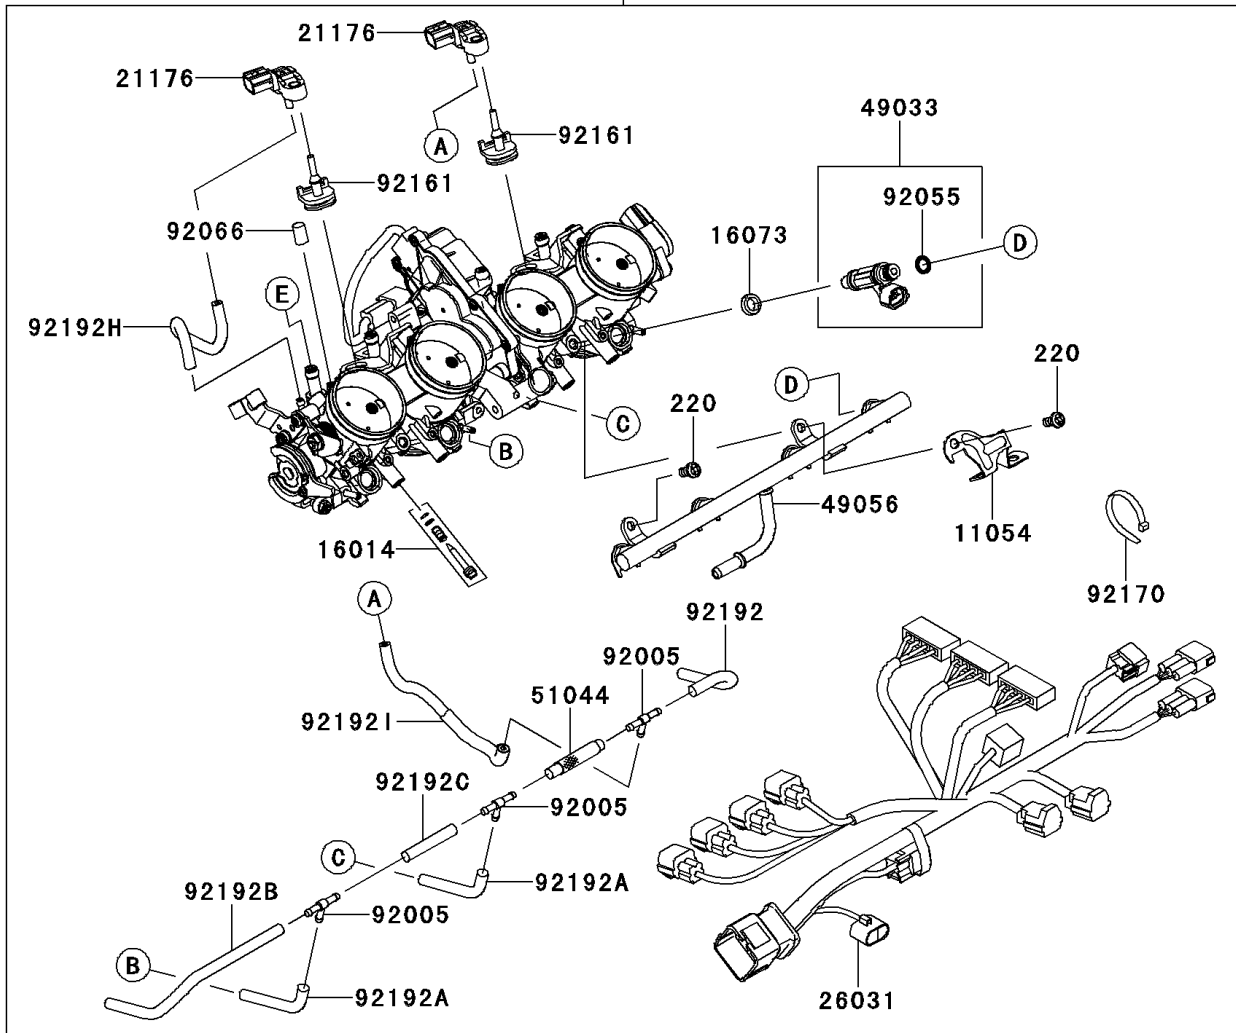

# 2013 NINJA® ZX™ -14R PARTS DIAGRAM

Throttle

## 2013 NINJA® ZX™ -14R PARTS LIST

### Throttle

ITEM NAME	PART NUMBER	QUANTITY
BOLT-SOCKET,5X12 (Ref # 120)	120CA0512	2
BOLT-FLANGED,6X12 (Ref # 130)	130BA0612	1
SCREW-PAN-CROS,6X12 (Ref # 220)	220AA0612	2
BRACKET (Ref # 11054)	11054-0554	1
BRACKET,ISCV (Ref # 11056)	11056-1175	1
SCREW-PILOT AIR (Ref # 16014)	16014-0005	4
INSULATOR,INJECTER (Ref # 16073)	16073-1123	4
THROTTLE-ASSY (Ref # 16163)	16163-0780	1
SENSOR,PRESSURE (Ref # 21176)	21176-0111	2
HARNESS (Ref # 26031)	26031-1425	1
NOZZLE-INJECTION (Ref # 49033)	49033-0557	4
PIPE-INJECTION (Ref # 49056)	49056-0017	1
VALVE-ASSY,ISC (Ref # 49116)	49116-0706	1
TUBE-ASSY (Ref # 51044)	51044-0727	1
FITTING (Ref # 92005)	92005-1380	3
RING-O,INJECTION NOZZLE (Ref # 92055)	92055-1622	4
PLUG,FITTING (Ref # 92066)	92066-1549	4
DAMPER (Ref # 92161)	92161-0673	2
CLAMP (Ref # 92170)	92170-3749	6
TUBE (Ref # 92192)	92192-0131	1
TUBE,3.2X7.4X60 (Ref # 92192A)	92192-0576	2
TUBE,3.2X7.4X175 (Ref # 92192B)	92192-0577	1
TUBE,3.2X7.4X50 (Ref # 92192C)	92192-0578	1
TUBE,THROTTLE #1-ISCV (Ref # 92192D)	92192-1009	1
TUBE,THROTTLE #2-ISCV (Ref # 92192E)	92192-1010	1
TUBE,THROTTLE #3-ISCV (Ref # 92192F)	92192-1011	1
TUBE,THROTTLE #4-ISCV (Ref # 92192G)	92192-1012	1
TUBE,BODY LH-SENSOR (Ref # 92192H)	92192-1088	1
TUBE,FITTING-SENSOR (Ref # 92192I)	92192-1089	1