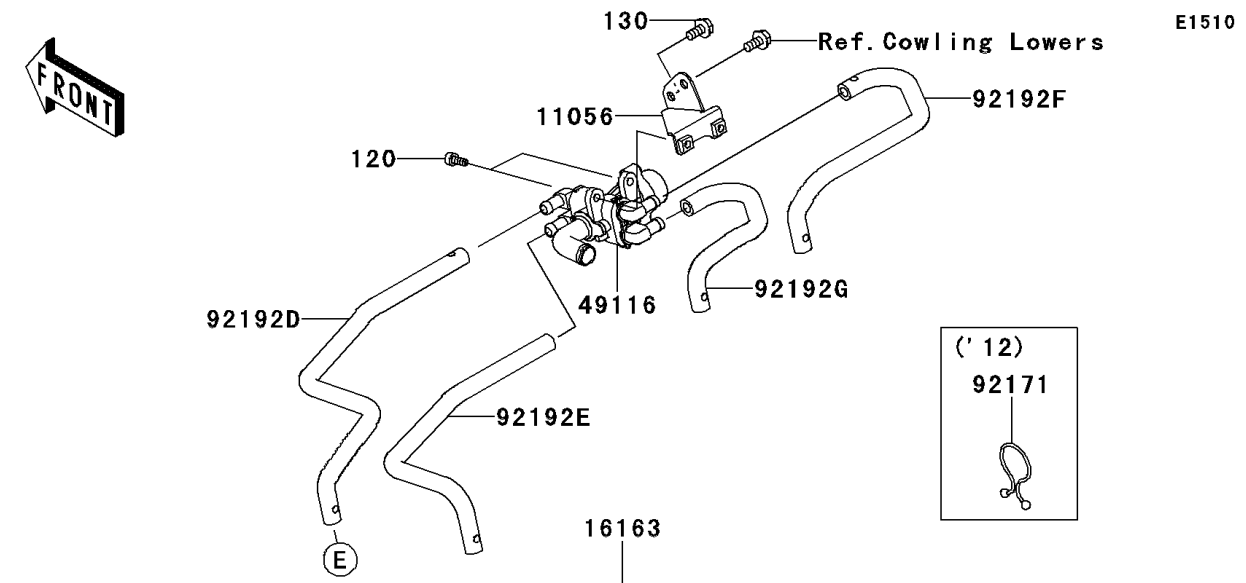

# 2013 NINJA® ZX™ -14R PARTS DIAGRAM

Throttle

## 2013 NINJA® ZX™ -14R PARTS LIST

### Throttle

ITEM NAME	PART NUMBER	QUANTITY
BOLT-SOCKET,5X12 (Ref # 120)	120CA0512	2
BOLT-FLANGED,6X12 (Ref # 130)	130BA0612	1
SCREW-PAN-CROS,6X12 (Ref # 220)	220AA0612	2
BRACKET (Ref # 11054)	11054-0554	1
BRACKET,ISCV (Ref # 11056)	11056-1175	1
SCREW-PILOT AIR (Ref # 16014)	16014-0005	4
INSULATOR,INJECTER (Ref # 16073)	16073-1123	4
THROTTLE-ASSY (Ref # 16163)	16163-0780	1
SENSOR,PRESSURE (Ref # 21176)	21176-0111	2
HARNESS (Ref # 26031)	26031-1425	1
NOZZLE-INJECTION (Ref # 49033)	49033-0557	4
PIPE-INJECTION (Ref # 49056)	49056-0017	1
VALVE-ASSY,ISC (Ref # 49116)	49116-0706	1
TUBE-ASSY (Ref # 51044)	51044-0727	1
FITTING (Ref # 92005)	92005-1380	3
RING-O,INJECTION NOZZLE (Ref # 92055)	92055-1622	4
PLUG,FITTING (Ref # 92066)	92066-1549	4
DAMPER (Ref # 92161)	92161-0673	2
CLAMP (Ref # 92170)	92170-3749	6
TUBE (Ref # 92192)	92192-0131	1
TUBE,3.2X7.4X60 (Ref # 92192A)	92192-0576	2
TUBE,3.2X7.4X175 (Ref # 92192B)	92192-0577	1
TUBE,3.2X7.4X50 (Ref # 92192C)	92192-0578	1
TUBE,THROTTLE #1-ISCV (Ref # 92192D)	92192-1009	1
TUBE,THROTTLE #2-ISCV (Ref # 92192E)	92192-1010	1
TUBE,THROTTLE #3-ISCV (Ref # 92192F)	92192-1011	1
TUBE,THROTTLE #4-ISCV (Ref # 92192G)	92192-1012	1
TUBE,BODY LH-SENSOR (Ref # 92192H)	92192-1088	1
TUBE,FITTING-SENSOR (Ref # 92192I)	92192-1089	1