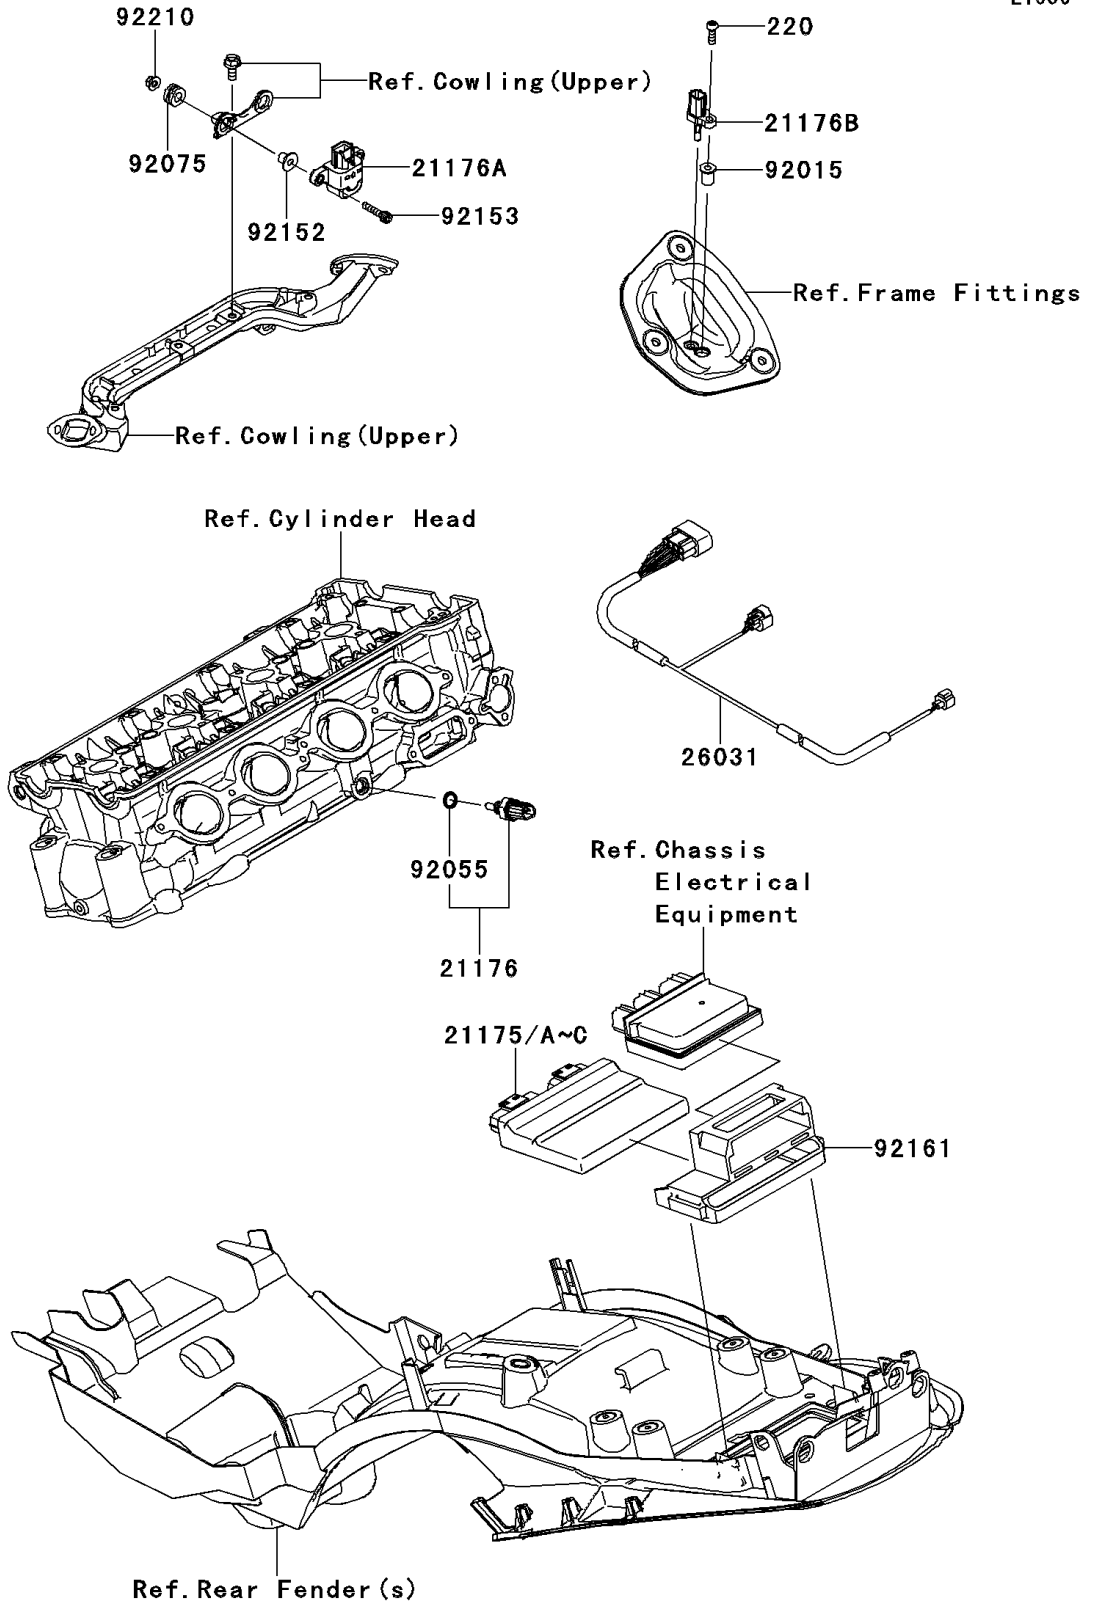

2013 NINJA® ZX™ -14R PARTS DIAGRAM

Fuel Injection

E1530

2013 NINJA® ZX™ -14R PARTS LIST

Fuel Injection

ITEM NAME	PART NUMBER	QUANTITY
SCREW-PAN-CROS,5X18 (Ref # 220)	220AB0518	1
SENSOR,WATER TEMP (Ref # 21176)	21176-0009	1
SENSOR,VEHICLE-DOWN (Ref # 21176A)	21176-0026	1
SENSOR,AIR TEMPERATURE (Ref # 21176B)	21176-0048	1
HARNESS (Ref # 26031)	26031-1221	1
NUT,WELL,5MM (Ref # 92015)	92015-1757	1
RING-O,9.5X1.9 (Ref # 92055)	92055-0016	1
DAMPER (Ref # 92075)	92075-1912	2
COLLAR (Ref # 92152)	92152-0329	2
BOLT,SOCKET,5X22 (Ref # 92153)	92153-1597	2
DAMPER,ECU (Ref # 92161)	92161-1395	1
NUT,FLANGED,5MM (Ref # 92210)	92210-0007	2
CONTROL UNIT-ELECTRONIC (Ref # 21175B)	21175-0838	1
CONTROL UNIT-ELECTRONIC (Ref # 21175C)	21175-0839	1