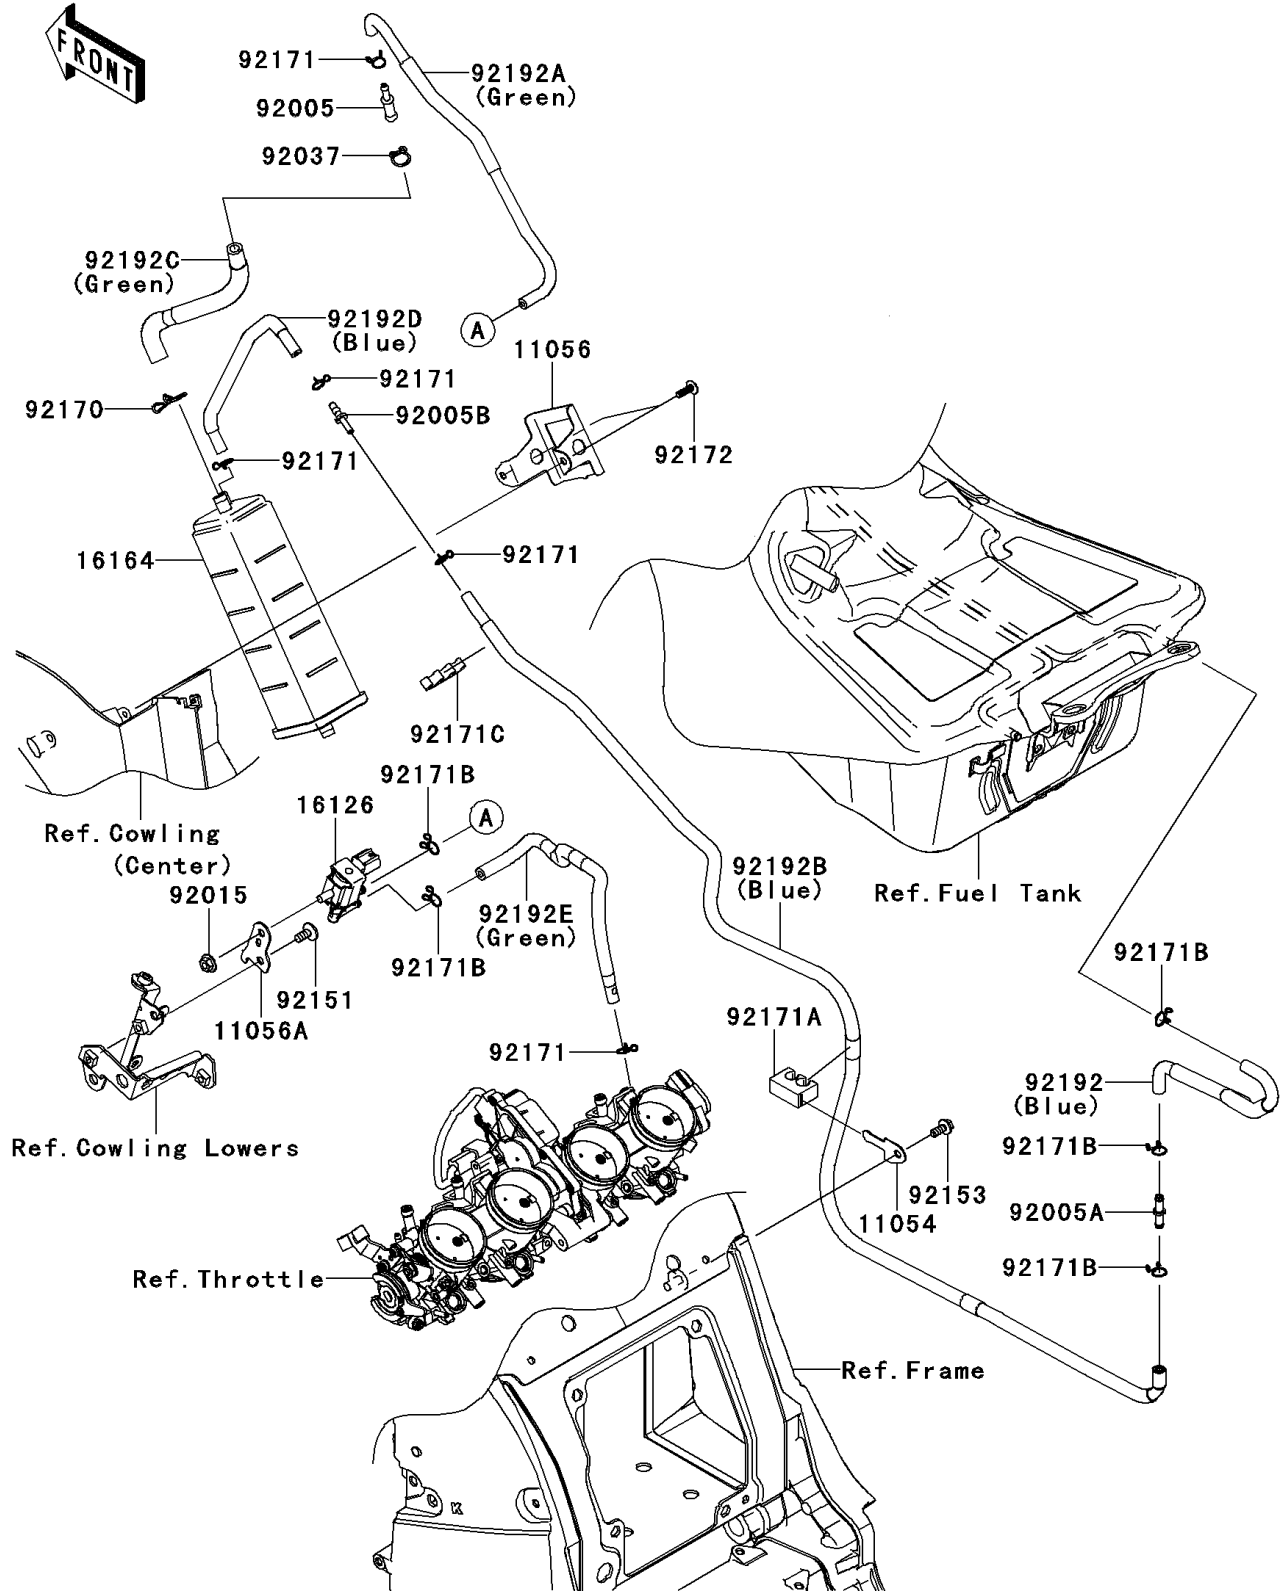

# 2012 NINJA® ZX™ -14R PARTS DIAGRAM

Fuel Evaporative System(CA)

E1650

## 2012 NINJA® ZX™ -14R PARTS LIST

### Fuel Evaporative System(CA)

ITEM NAME	PART NUMBER	QUANTITY
BRACKET (Ref # 11054)	11054-0464	1
BRACKET,CANISTER (Ref # 11056)	11056-1176	1
BRACKET,SOLENOID VALVE (Ref # 11056A)	11056-1739	1
VALVE,SOLENOID (Ref # 16126)	16126-0705	1
CANISTER (Ref # 16164)	16164-0009	1
FITTING (Ref # 92005)	92005-0032	1
FITTING (Ref # 92005A)	92005-0721	1
FITTING (Ref # 92005B)	92005-1206	1
NUT,FLANGED,6MM (Ref # 92015)	92015-1367	1
CLAMP,12.5MM (Ref # 92037)	92037-1271	1
BOLT,SOCKET,6X14 (Ref # 92151)	92151-1654	1
BOLT,FLANGED,6X14 (Ref # 92153)	92153-1571	1
CLAMP (Ref # 92170)	92170-1695	1
CLAMP (Ref # 92171)	92171-0576	5
CLAMP (Ref # 92171A)	92171-0693	1
CLAMP (Ref # 92171B)	92171-0718	5
CLAMP (Ref # 92171C)	92171-1213	1
SCREW,TAPPING,5X16 (Ref # 92172)	92172-0175	2
TUBE,TANK-CANISTER,BLUE (Ref # 92192)	92192-0512	1
TUBE,5X9.7X331,GREEN (Ref # 92192A)	92192-1056	1
TUBE,4X9.2X1105,BLUE (Ref # 92192B)	92192-1058	1
TUBE,CANISTER-VALVE,GREEN (Ref # 92192C)	92192-1152	1
TUBE,4X9.2X240,BLUE (Ref # 92192D)	92192-1153	1
TUBE,VALVE-THROTTLE,GREEN (Ref # 92192E)	92192-1166	1